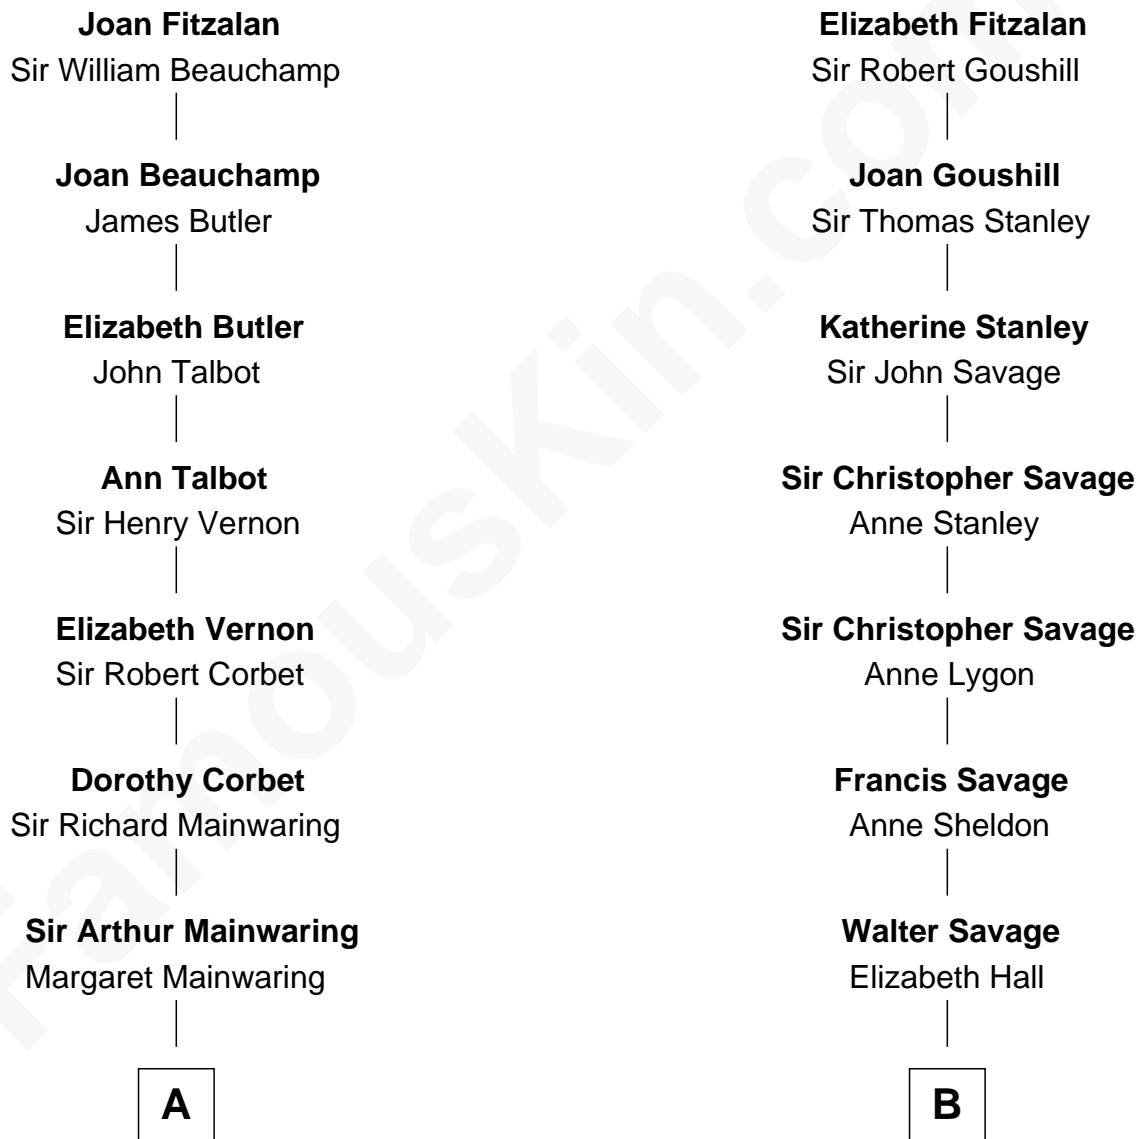

FamousKin.com Relationship Chart of

Lizzie Borden

Accused Murderess

17th cousin 1 time removed of

Adlai Stevenson II

31st Governor of Illinois

Sir Richard Fitzalan

Elizabeth de Bohun

C

—
Sarah Anthony Morse
Andrew Jackson Borden

—
Lizzie Borden
Accused Murderess

FamousKin.com