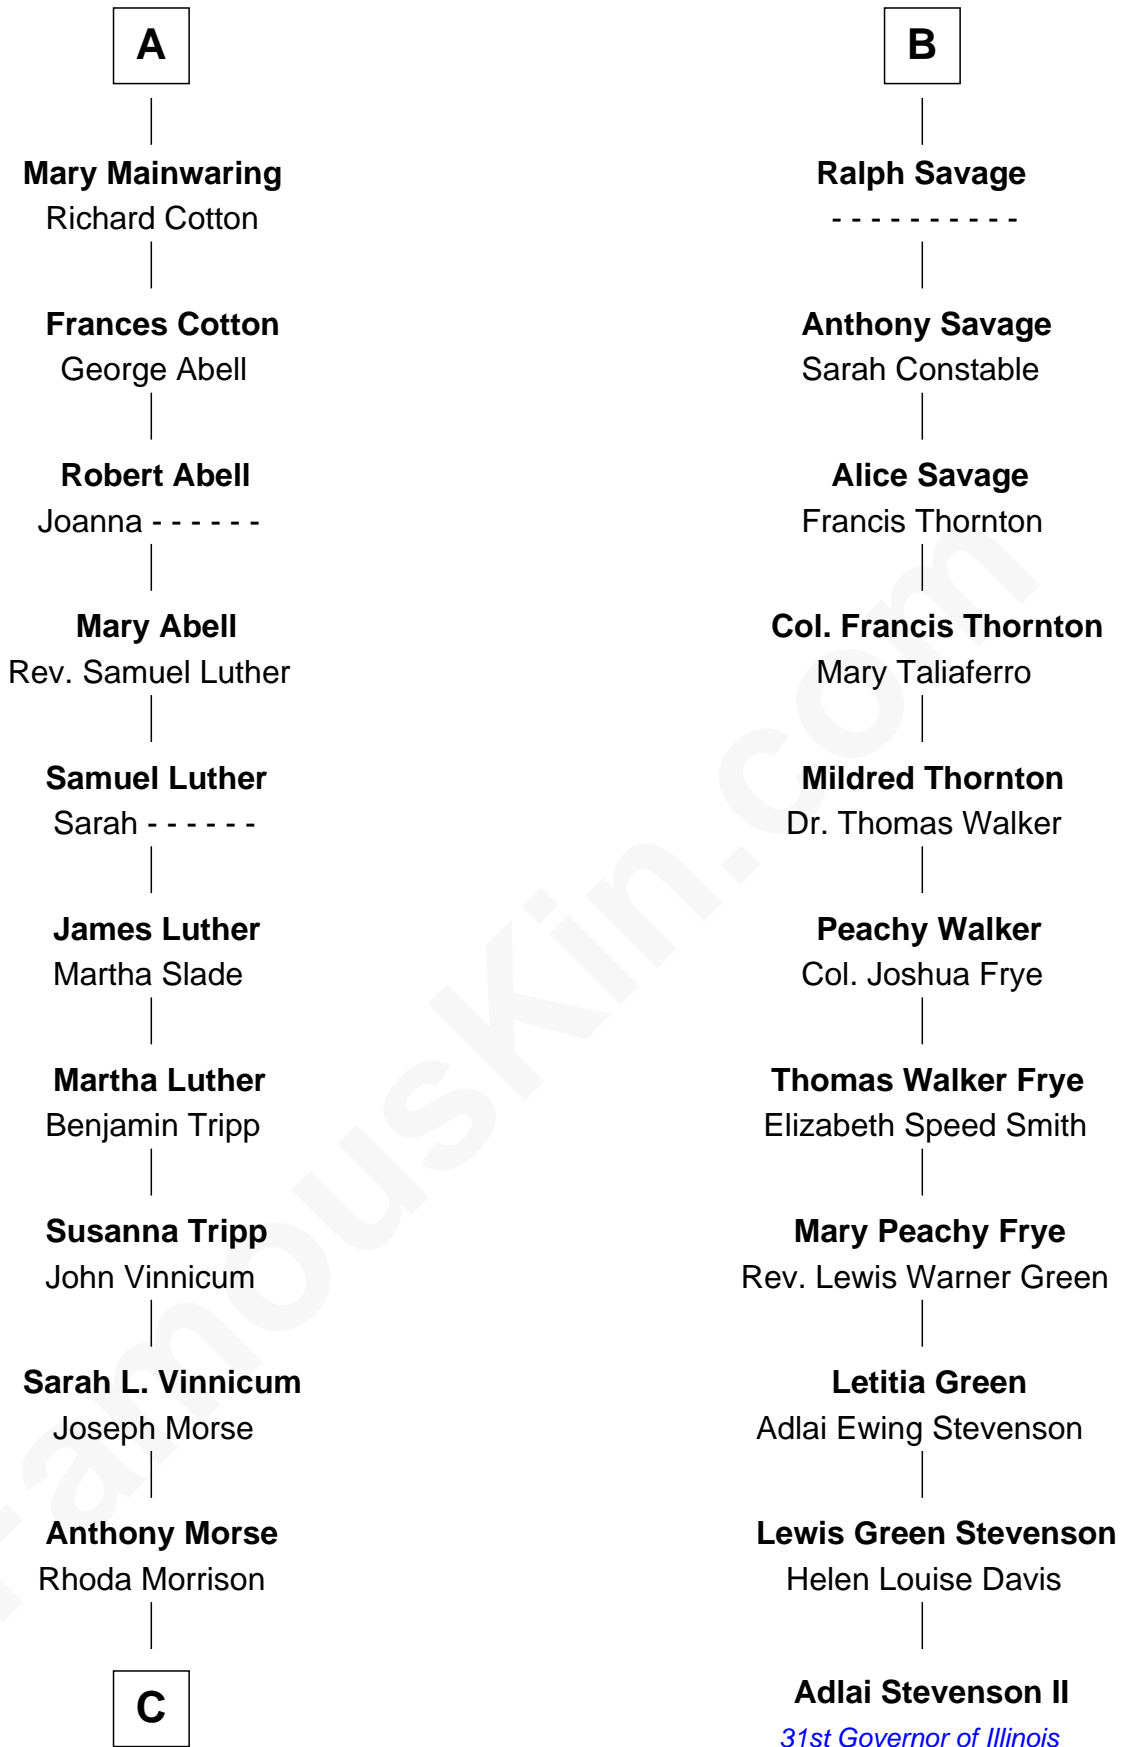

FamousKin.com Relationship Chart of

Lizzie Borden

Accused Murderess

17th cousin 1 time removed of

Adlai Stevenson II

31st Governor of Illinois

Sir Richard Fitzalan

Elizabeth de Bohun

C

—
Sarah Anthony Morse
Andrew Jackson Borden

—
Lizzie Borden
Accused Murderess

FamousKin.com