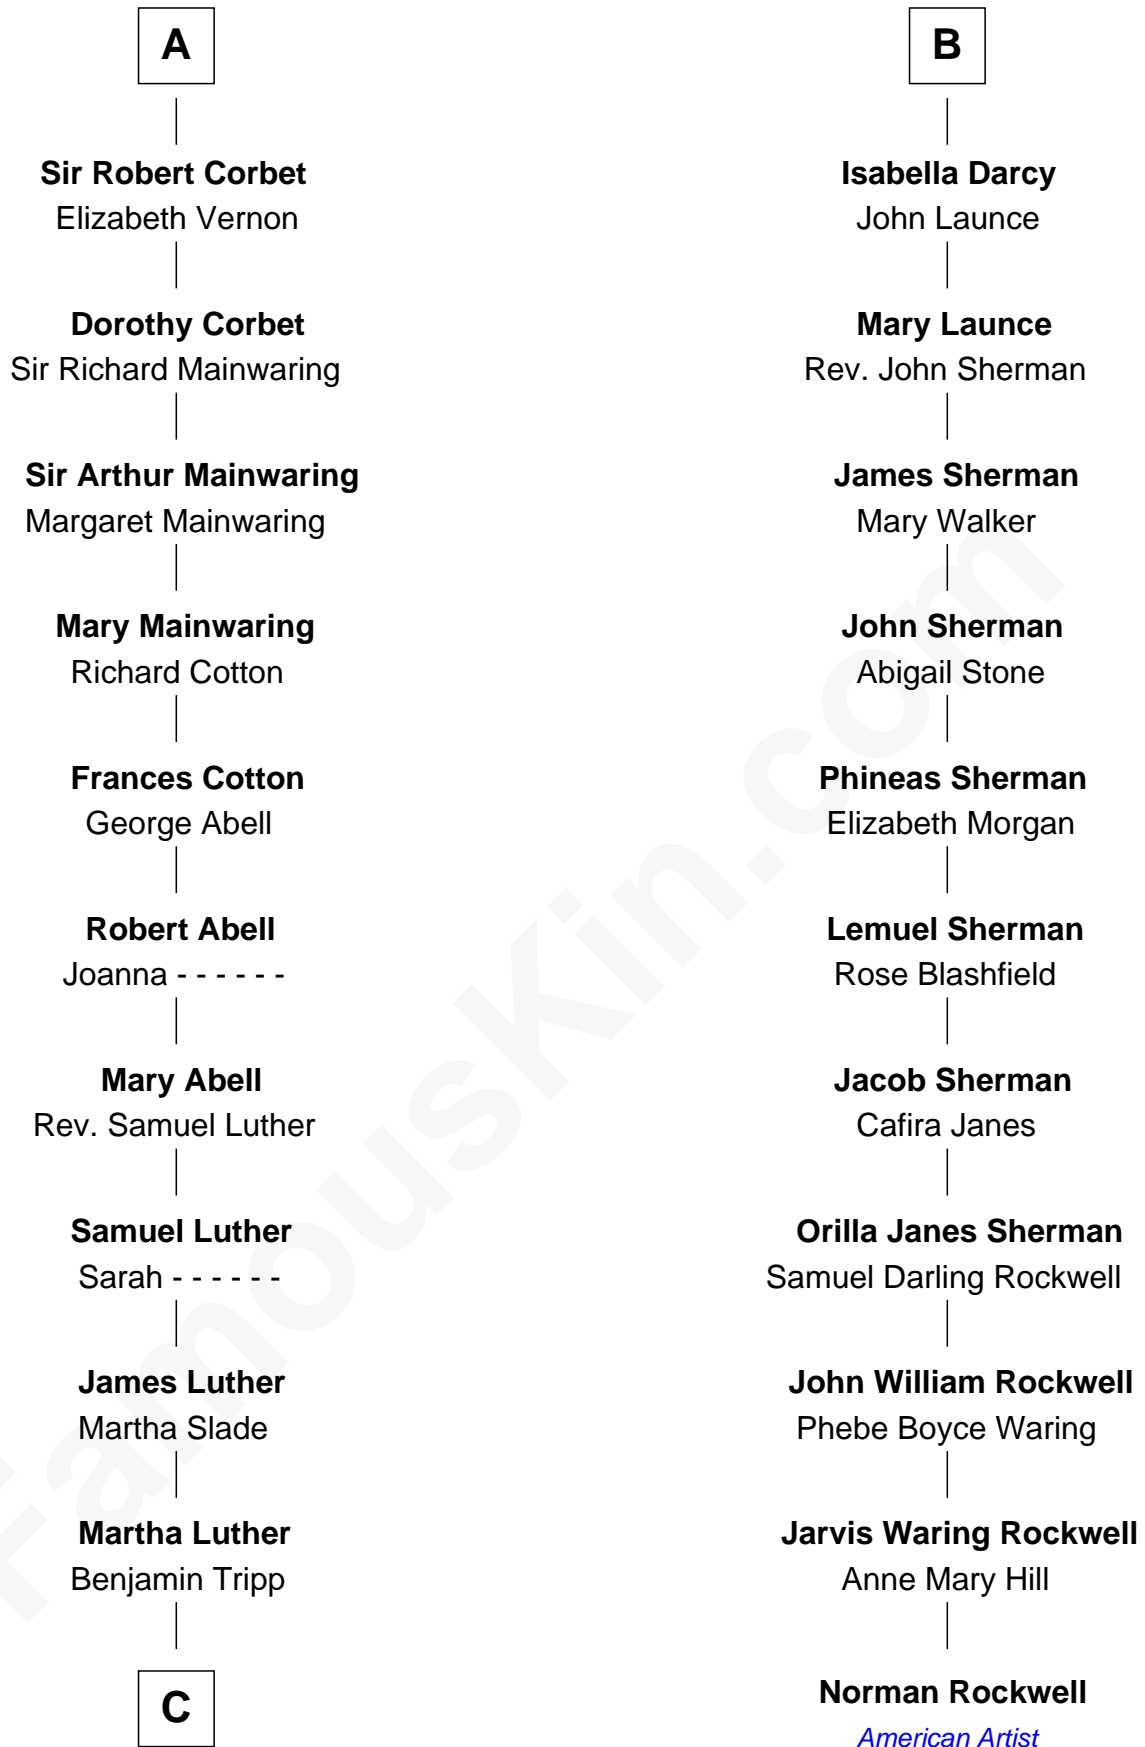

FamousKin.com Relationship Chart of

Lizzie Borden

Accused Murderess

17th cousin 4 times removed of

Norman Rockwell

American Artist

Sir Henry de Grey

Elizabeth Talbot

C

—
Susanna Tripp

John Vinnicum

—
Sarah L. Vinnicum

Joseph Morse

—
Anthony Morse

Rhoda Morrison

—
Sarah Anthony Morse

Andrew Jackson Borden

—
Lizzie Borden

Accused Murderess

FamousKin.com