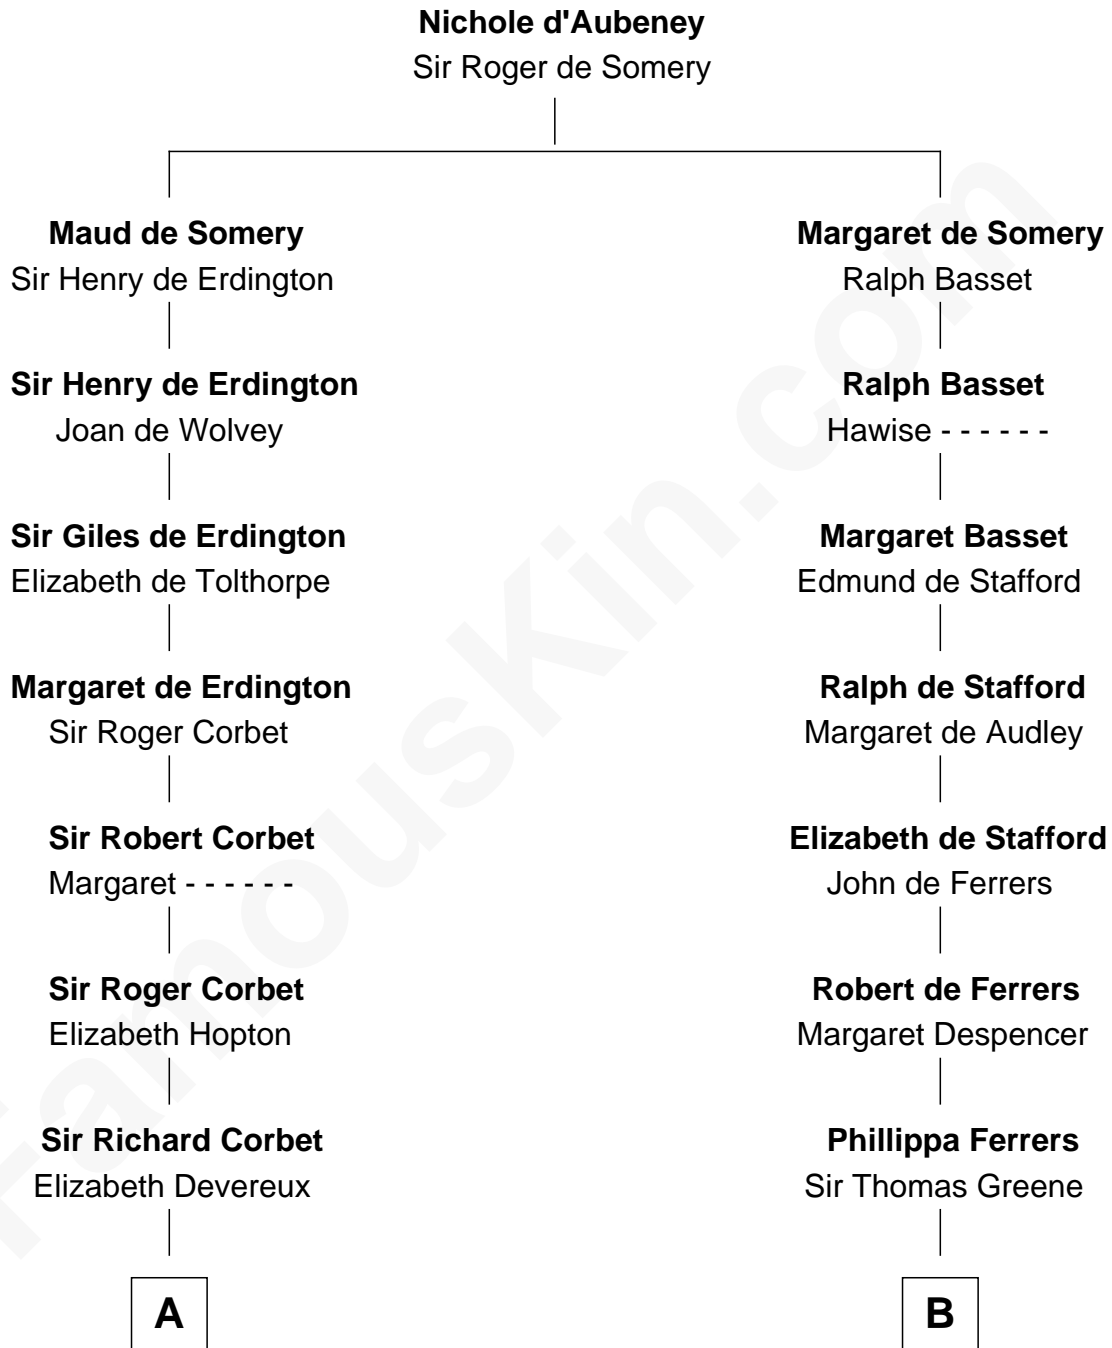

FamousKin.com Relationship Chart of

Lizzie Borden

Accused Murderess

19th cousin 2 times removed of

Nicholas Gilman

Signer of the U.S. Constitution

C

Susanna Tripp
John Vinnicum

Sarah L. Vinnicum
Joseph Morse

Anthony Morse
Rhoda Morrison

Sarah Anthony Morse
Andrew Jackson Borden

Lizzie Borden
Accused Murderess

D

Rev. John Taylor
Elizabeth Rogers

Ann Taylor
Nicholas Gilman

Nicholas Gilman
Signer of the U.S. Constitution