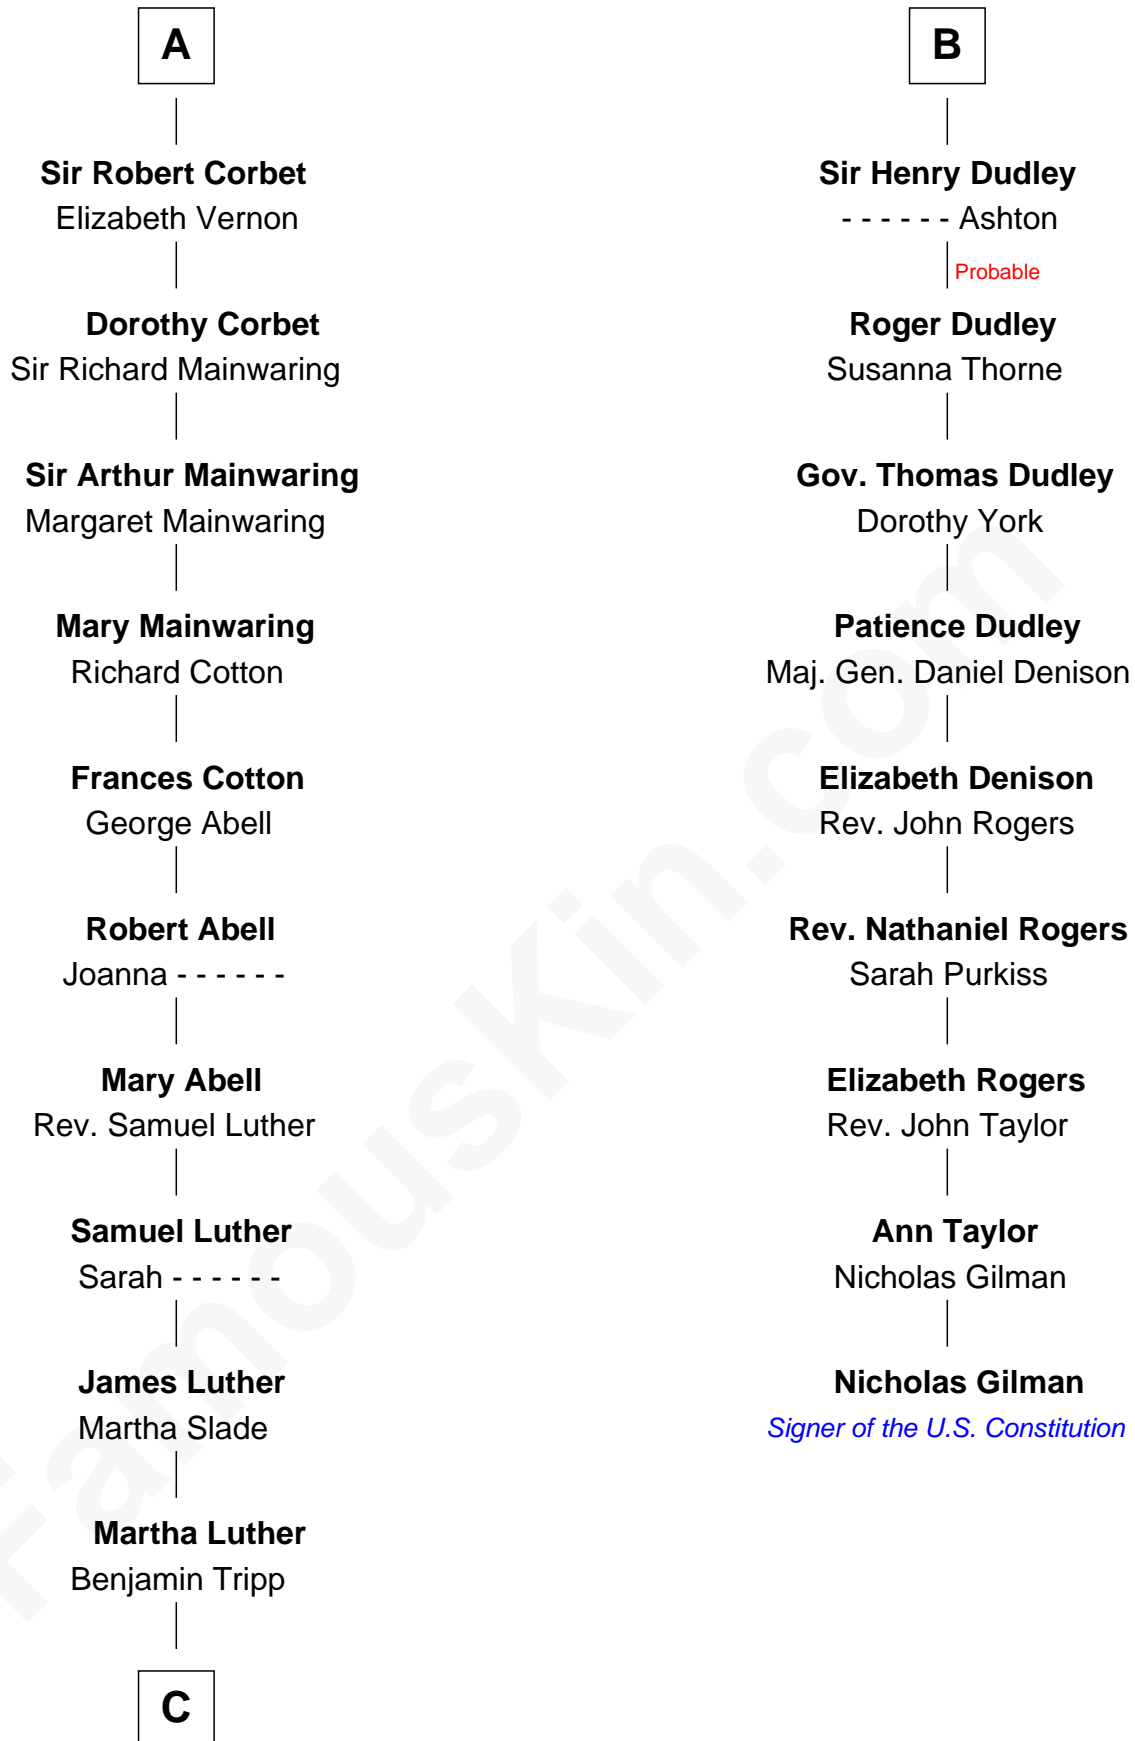

# FamousKin.com Relationship Chart of

**Lizzie Borden**

*Accused Murderess*

15th cousin 6 times removed of

**Nicholas Gilman**

*Signer of the U.S. Constitution*

**C**

—  
**Susanna Tripp**

John Vinnicum

—  
**Sarah L. Vinnicum**

Joseph Morse

—  
**Anthony Morse**

Rhoda Morrison

—  
**Sarah Anthony Morse**

Andrew Jackson Borden

—  
**Lizzie Borden**

*Accused Murderess*