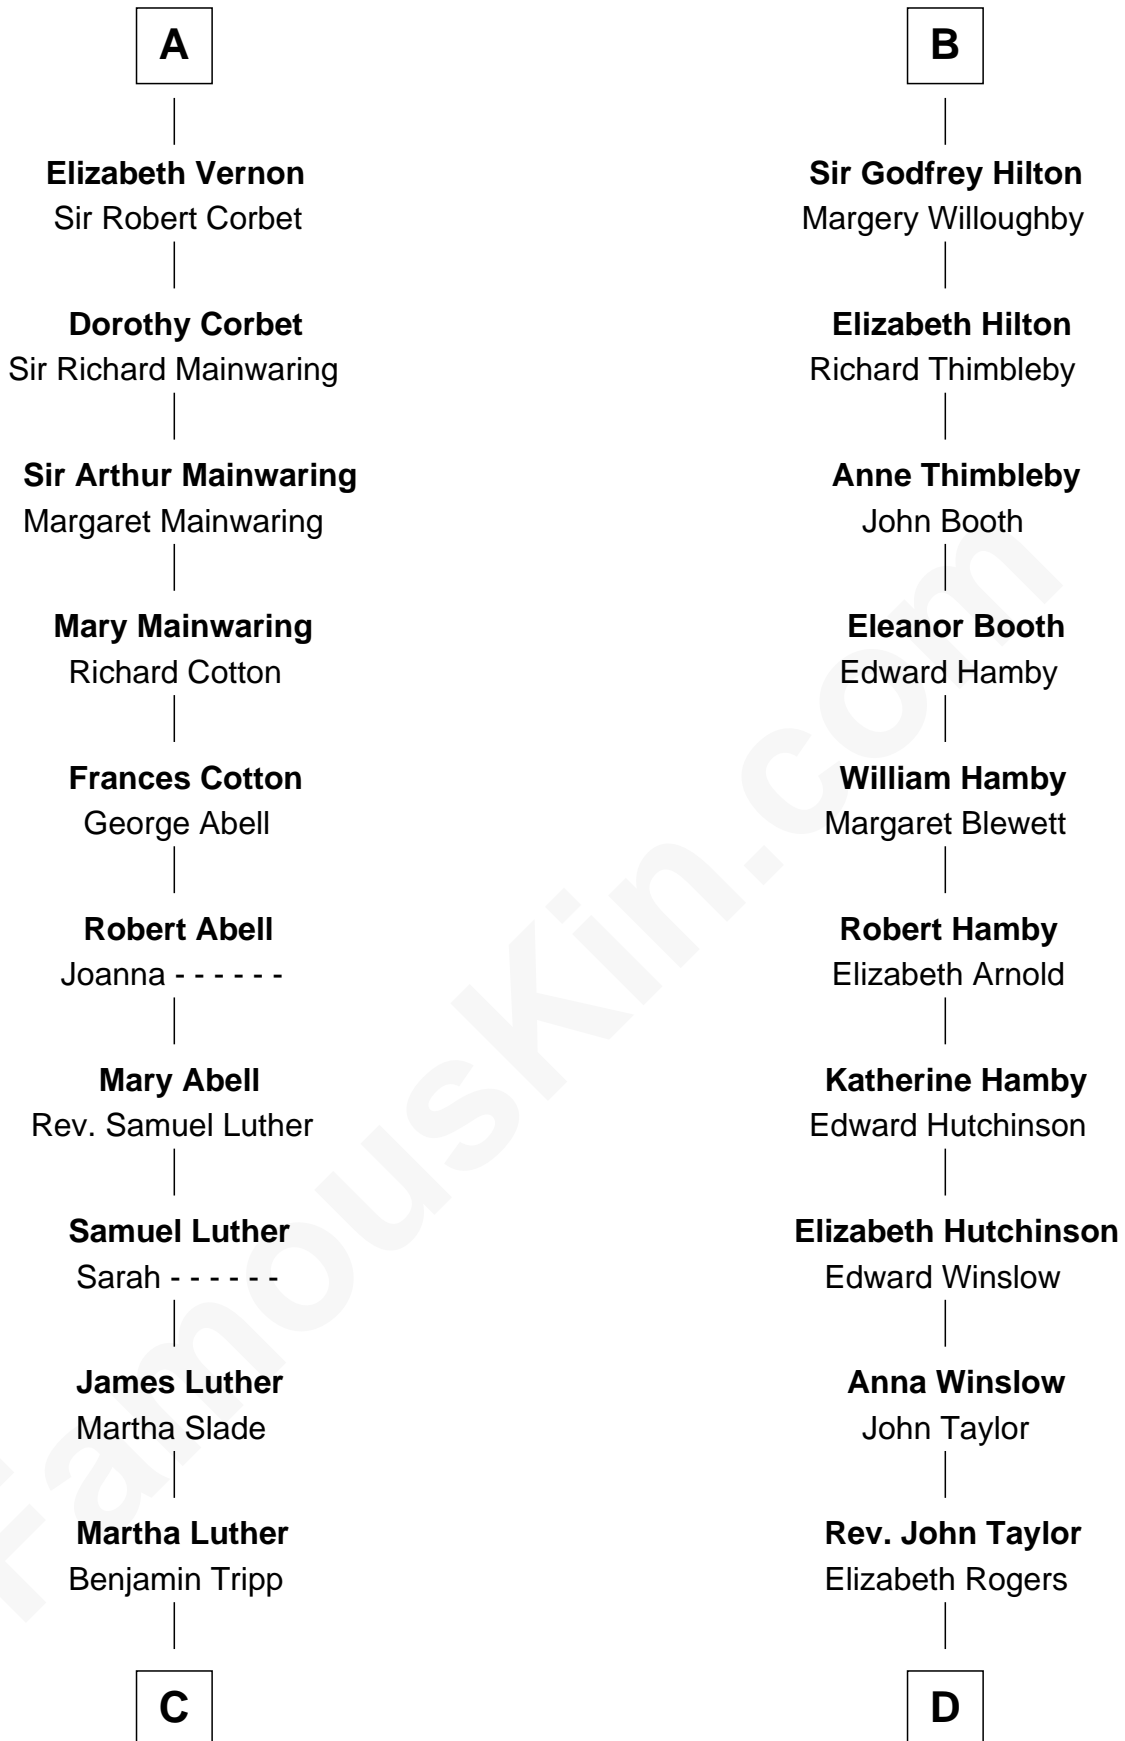

# FamousKin.com Relationship Chart of

**Lizzie Borden**

*Accused Murderess*

18th cousin 3 times removed of

**Nicholas Gilman**

*Signer of the U.S. Constitution*

**C**

**Susanna Tripp**  
John Vinnicum

**Sarah L. Vinnicum**  
Joseph Morse

**Anthony Morse**  
Rhoda Morrison

**Sarah Anthony Morse**  
Andrew Jackson Borden

**Lizzie Borden**  
*Accused Murderess*

**D**

**Ann Taylor**  
Nicholas Gilman

**Nicholas Gilman**  
*Signer of the U.S. Constitution*