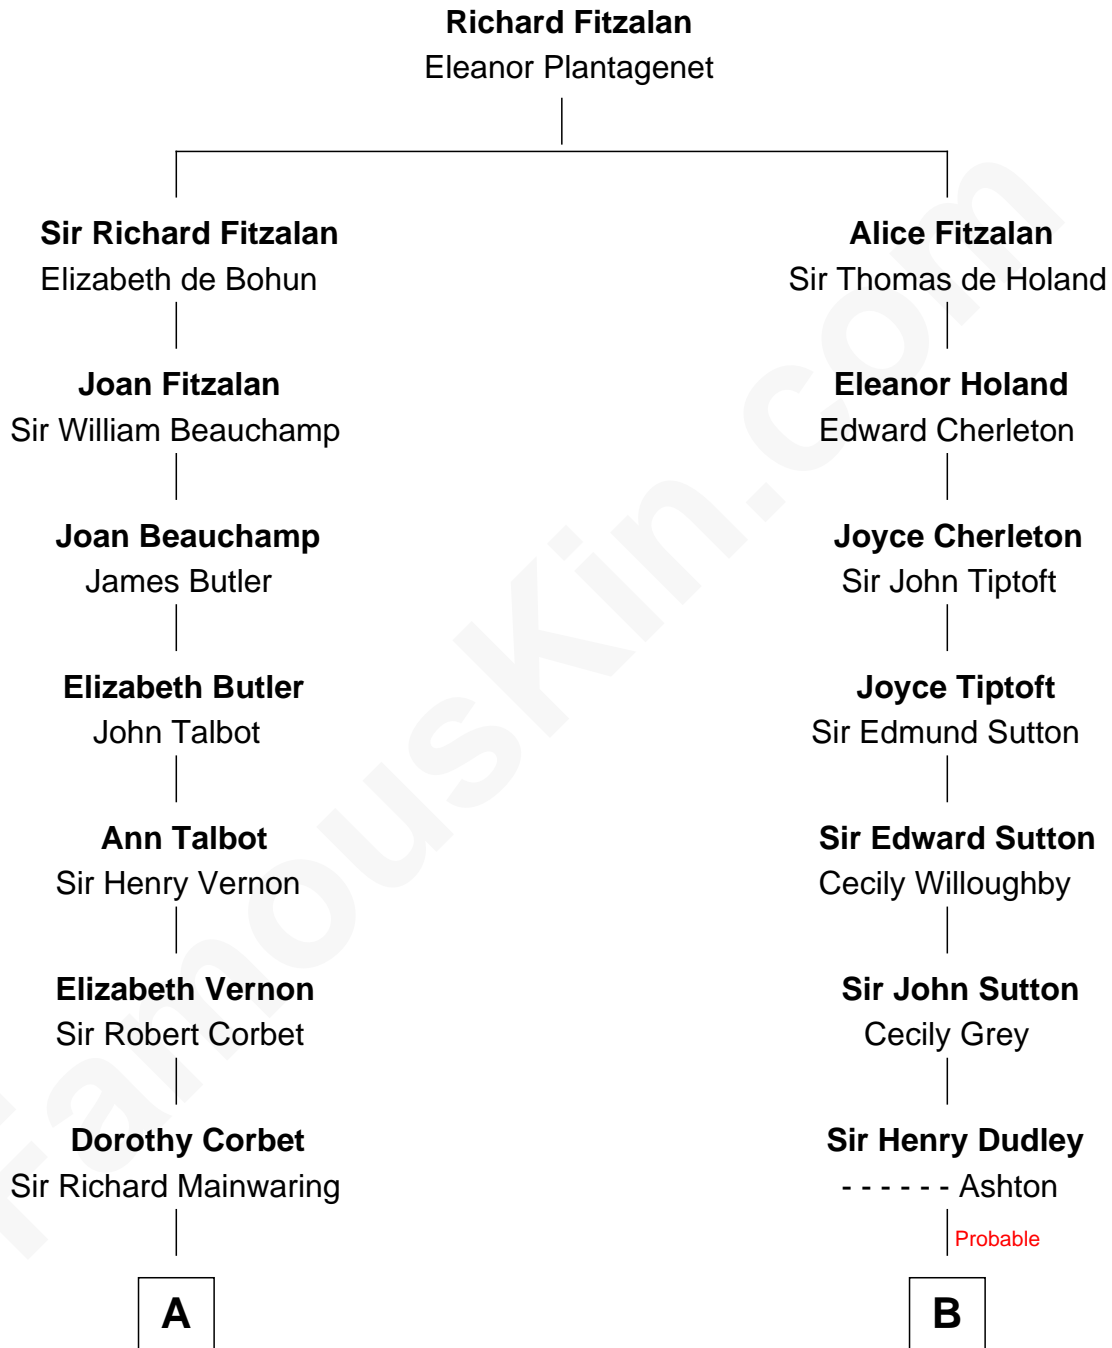

# FamousKin.com Relationship Chart of

**Lizzie Borden**

*Accused Murderess*

14th cousin 5 times removed of

**Nicholas Gilman**

*Signer of the U.S. Constitution*

**C**

—  
**Anthony Morse**  
Rhoda Morrison

—  
**Sarah Anthony Morse**  
Andrew Jackson Borden

—  
**Lizzie Borden**  
*Accused Murderess*

FamousKin.com