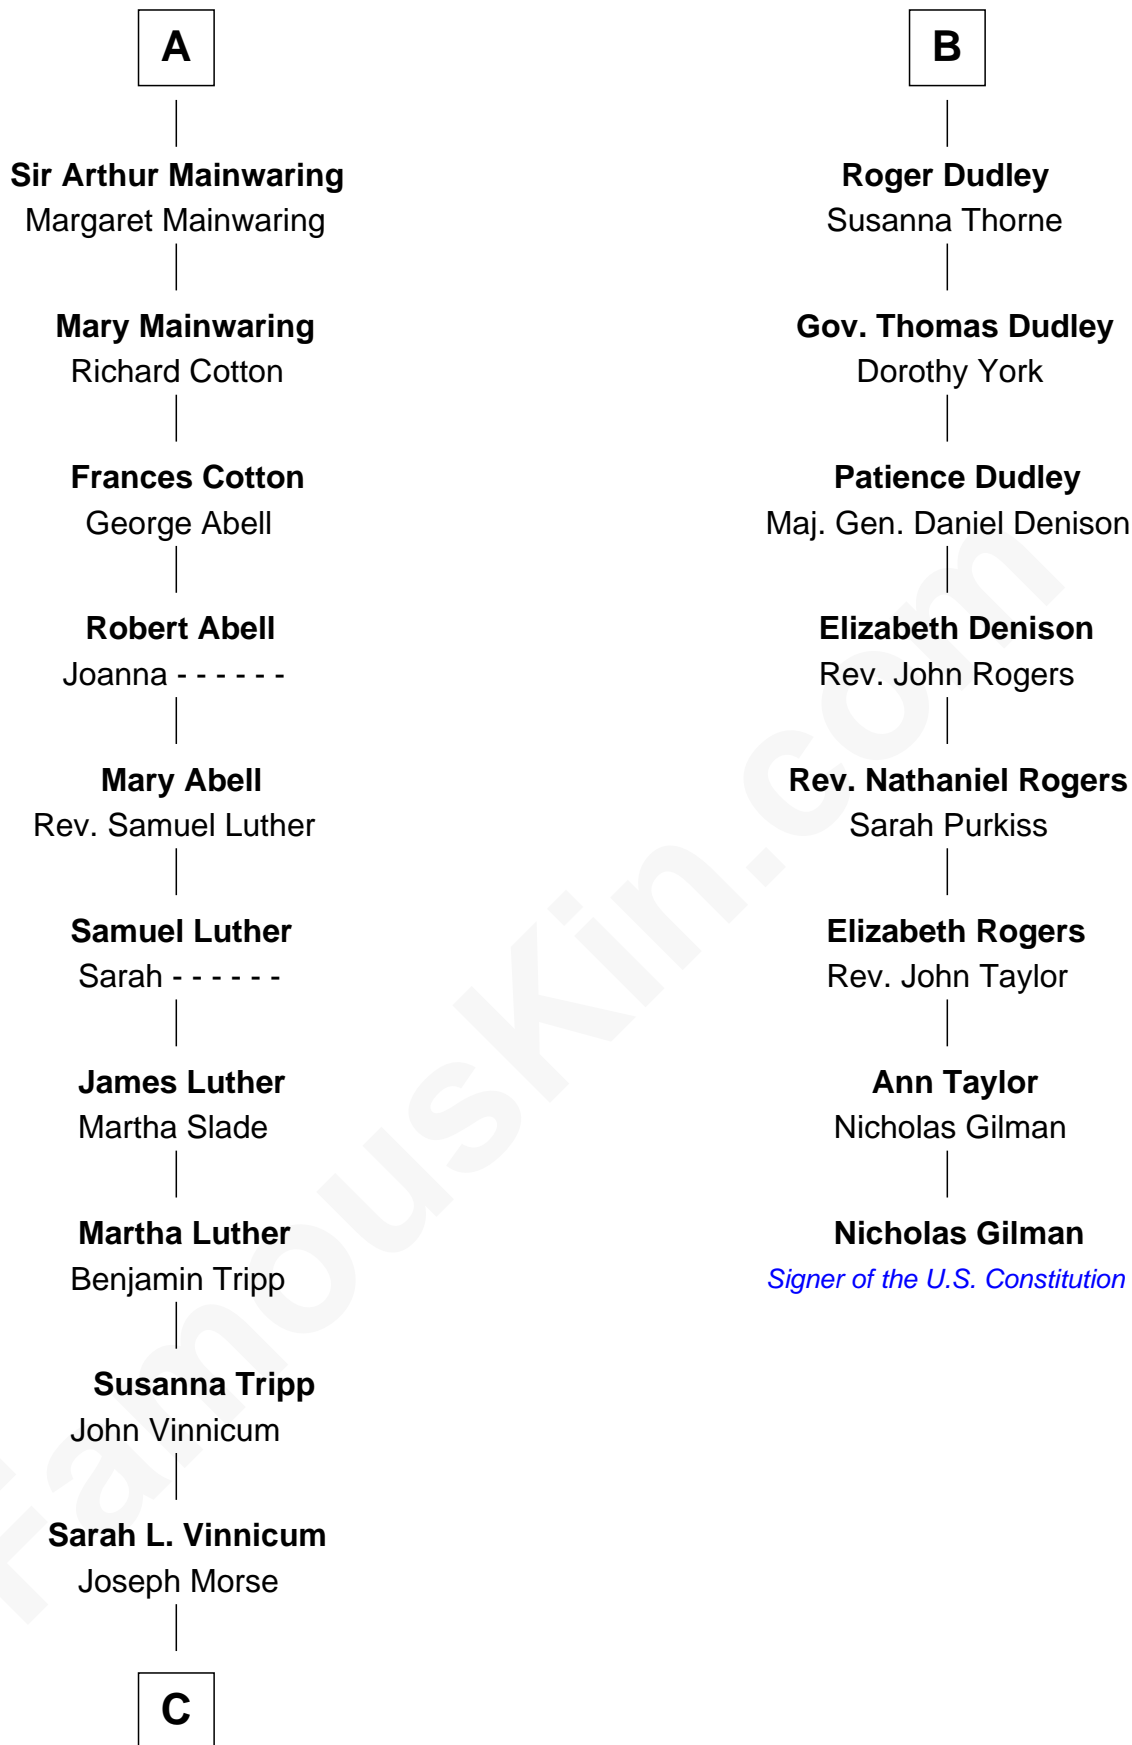

# FamousKin.com Relationship Chart of

**Lizzie Borden**

*Accused Murderess*

14th cousin 5 times removed of

**Nicholas Gilman**

*Signer of the U.S. Constitution*

**C**

—  
**Anthony Morse**  
Rhoda Morrison

—  
**Sarah Anthony Morse**  
Andrew Jackson Borden

—  
**Lizzie Borden**  
*Accused Murderess*

FamousKin.com