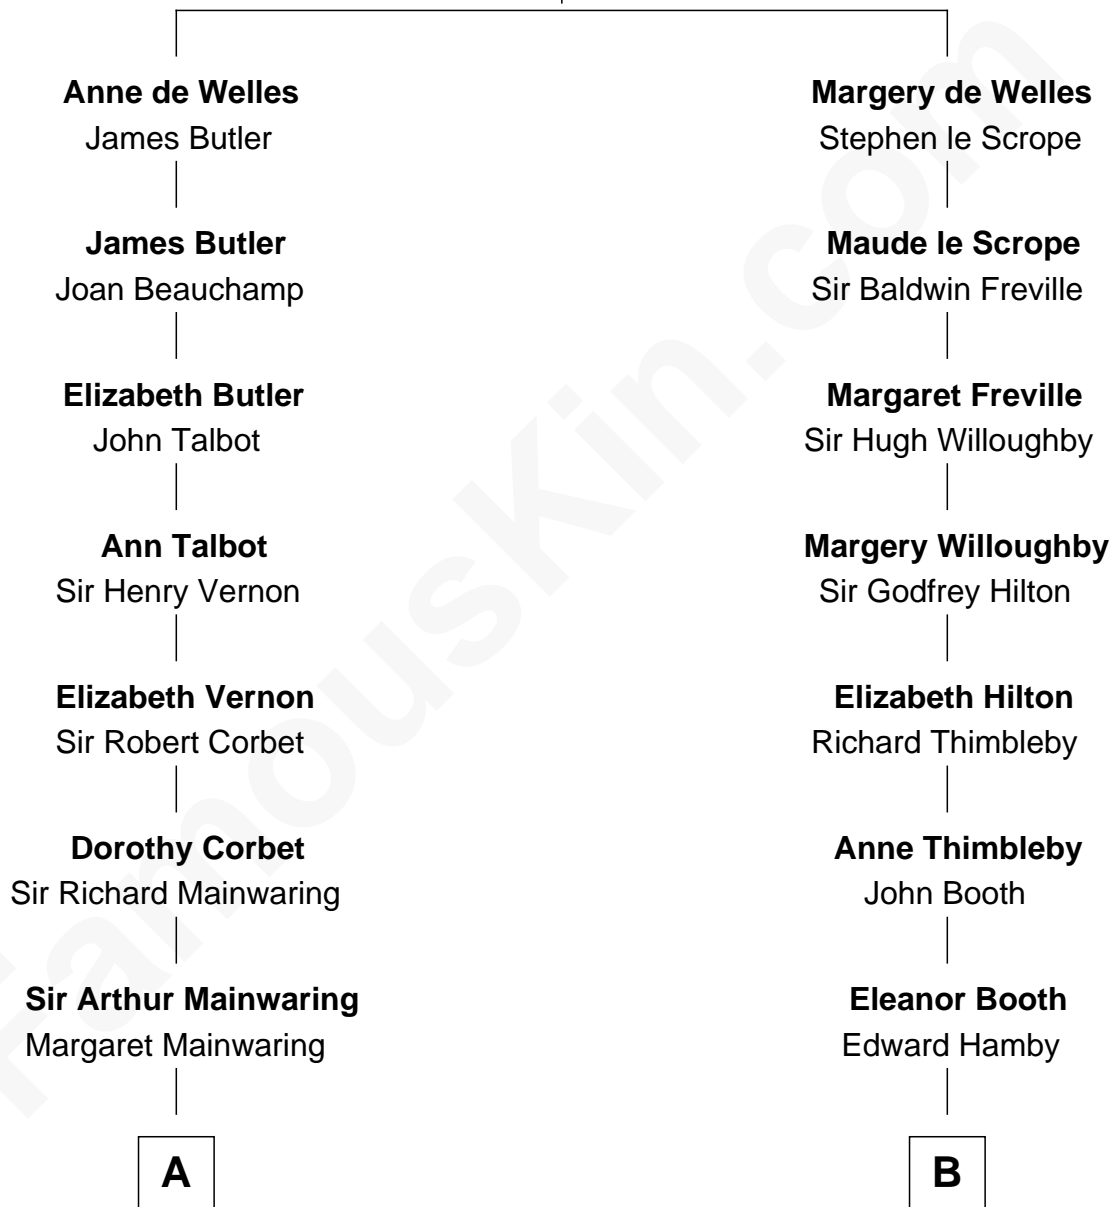

# FamousKin.com Relationship Chart of

**Lizzie Borden**

*Accused Murderess*

14th cousin 4 times removed of

**Nicholas Gilman**

*Signer of the U.S. Constitution*

**John de Welles**

Maud de Roos

**C**

—  
**Sarah Anthony Morse**  
Andrew Jackson Borden

—  
**Lizzie Borden**  
*Accused Murderess*

FamousKin.com