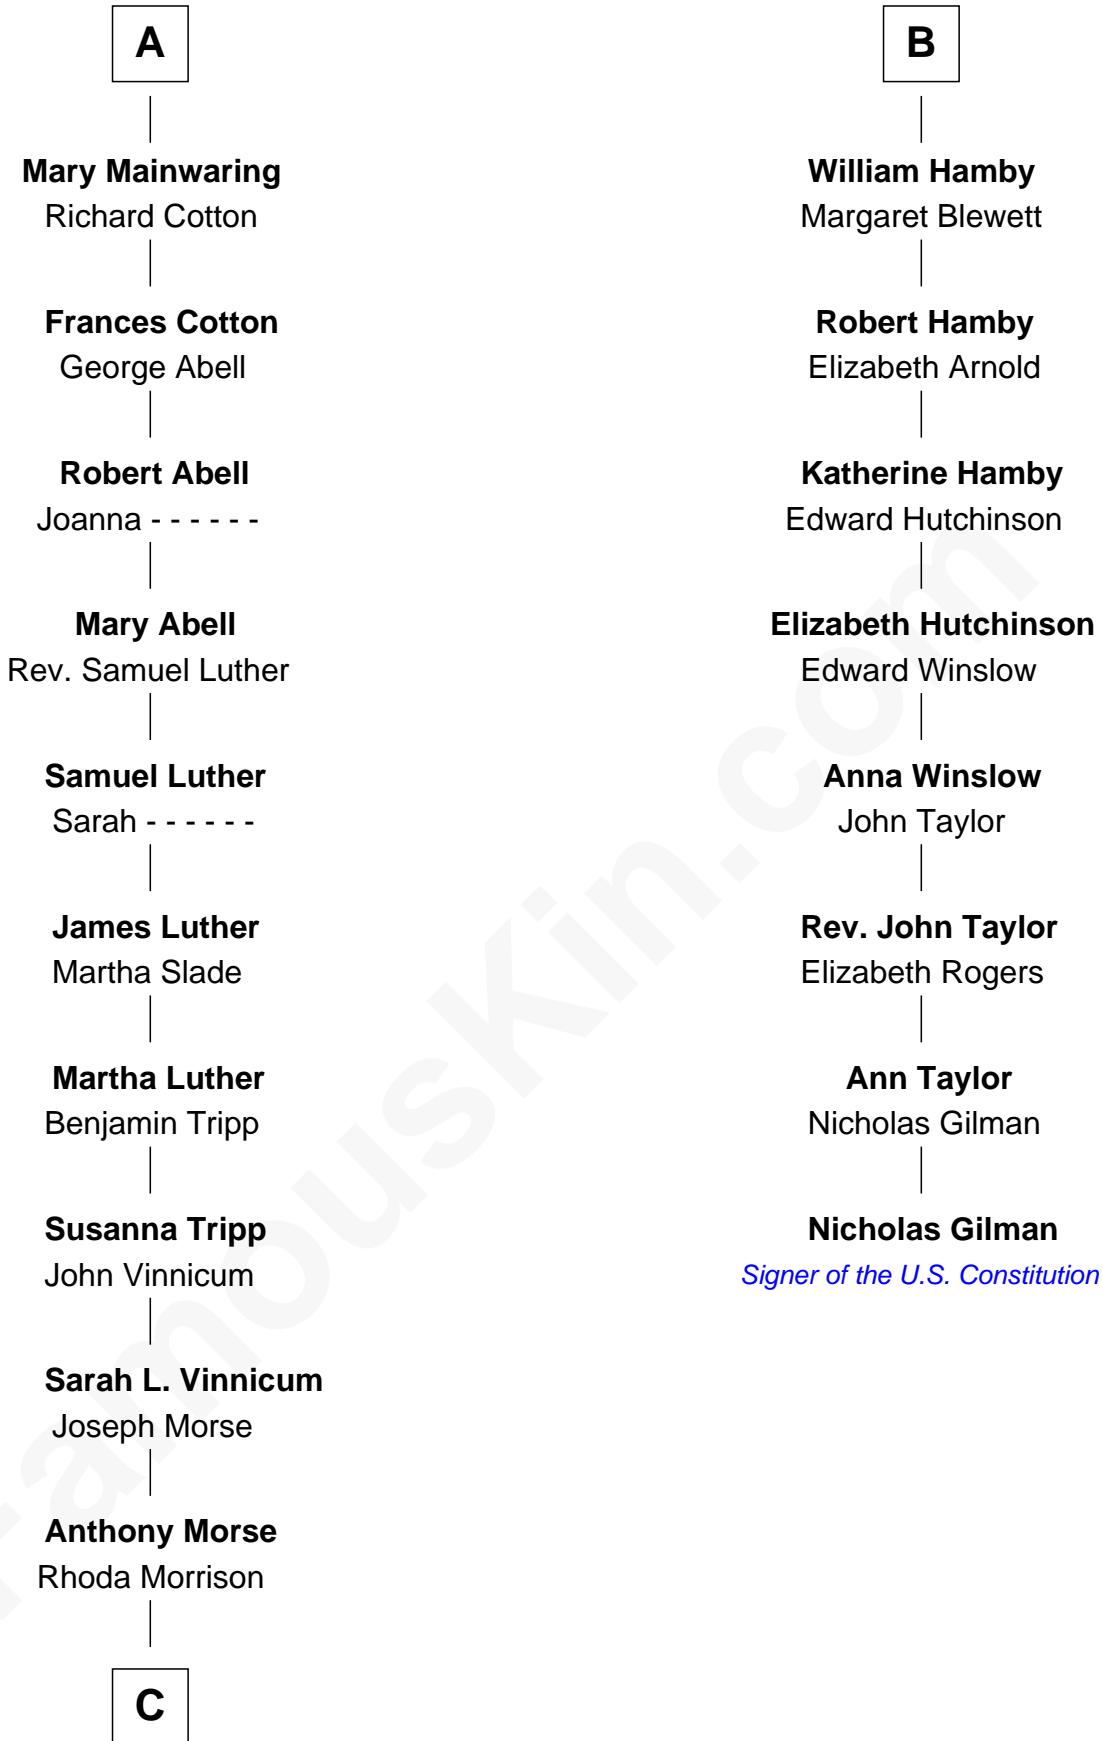

# FamousKin.com Relationship Chart of

**Lizzie Borden**

*Accused Murderess*

14th cousin 4 times removed of

**Nicholas Gilman**

*Signer of the U.S. Constitution*

**John de Welles**

Maud de Roos

**C**

—  
**Sarah Anthony Morse**  
Andrew Jackson Borden

—  
**Lizzie Borden**  
*Accused Murderess*

FamousKin.com