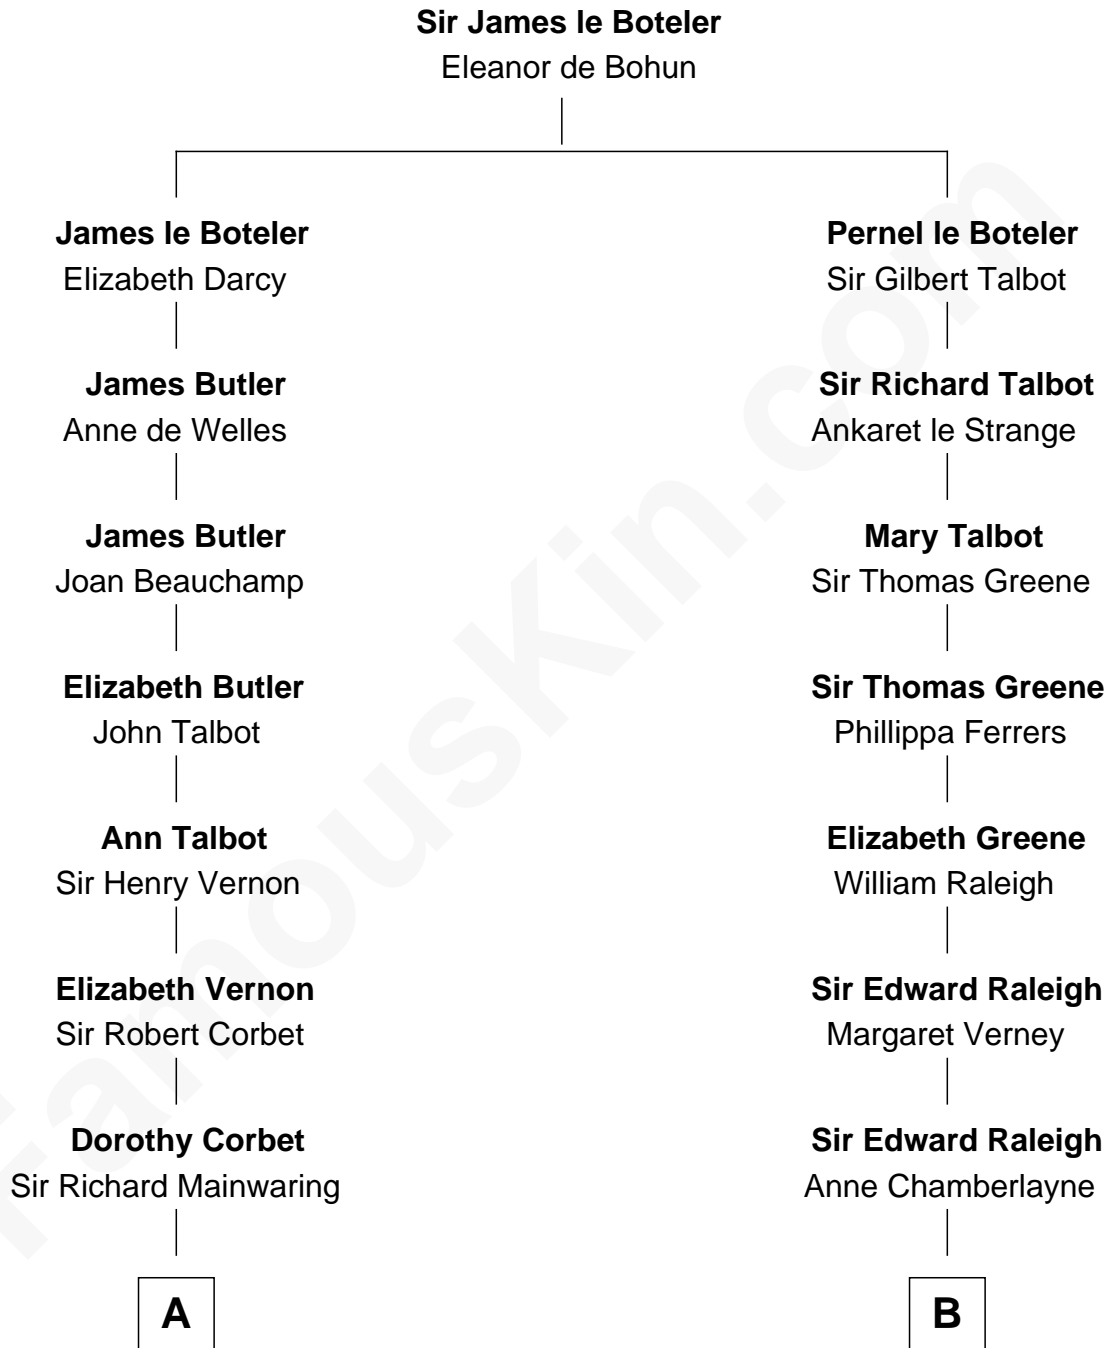

# FamousKin.com Relationship Chart of

**Lizzie Borden**

*Accused Murderess*

16th cousin 3 times removed of

**Nicholas Gilman**

*Signer of the U.S. Constitution*

**C**

—  
**Anthony Morse**

Rhoda Morrison

—  
**Sarah Anthony Morse**

Andrew Jackson Borden

—  
**Lizzie Borden**

*Accused Murderess*

FamousKin.com