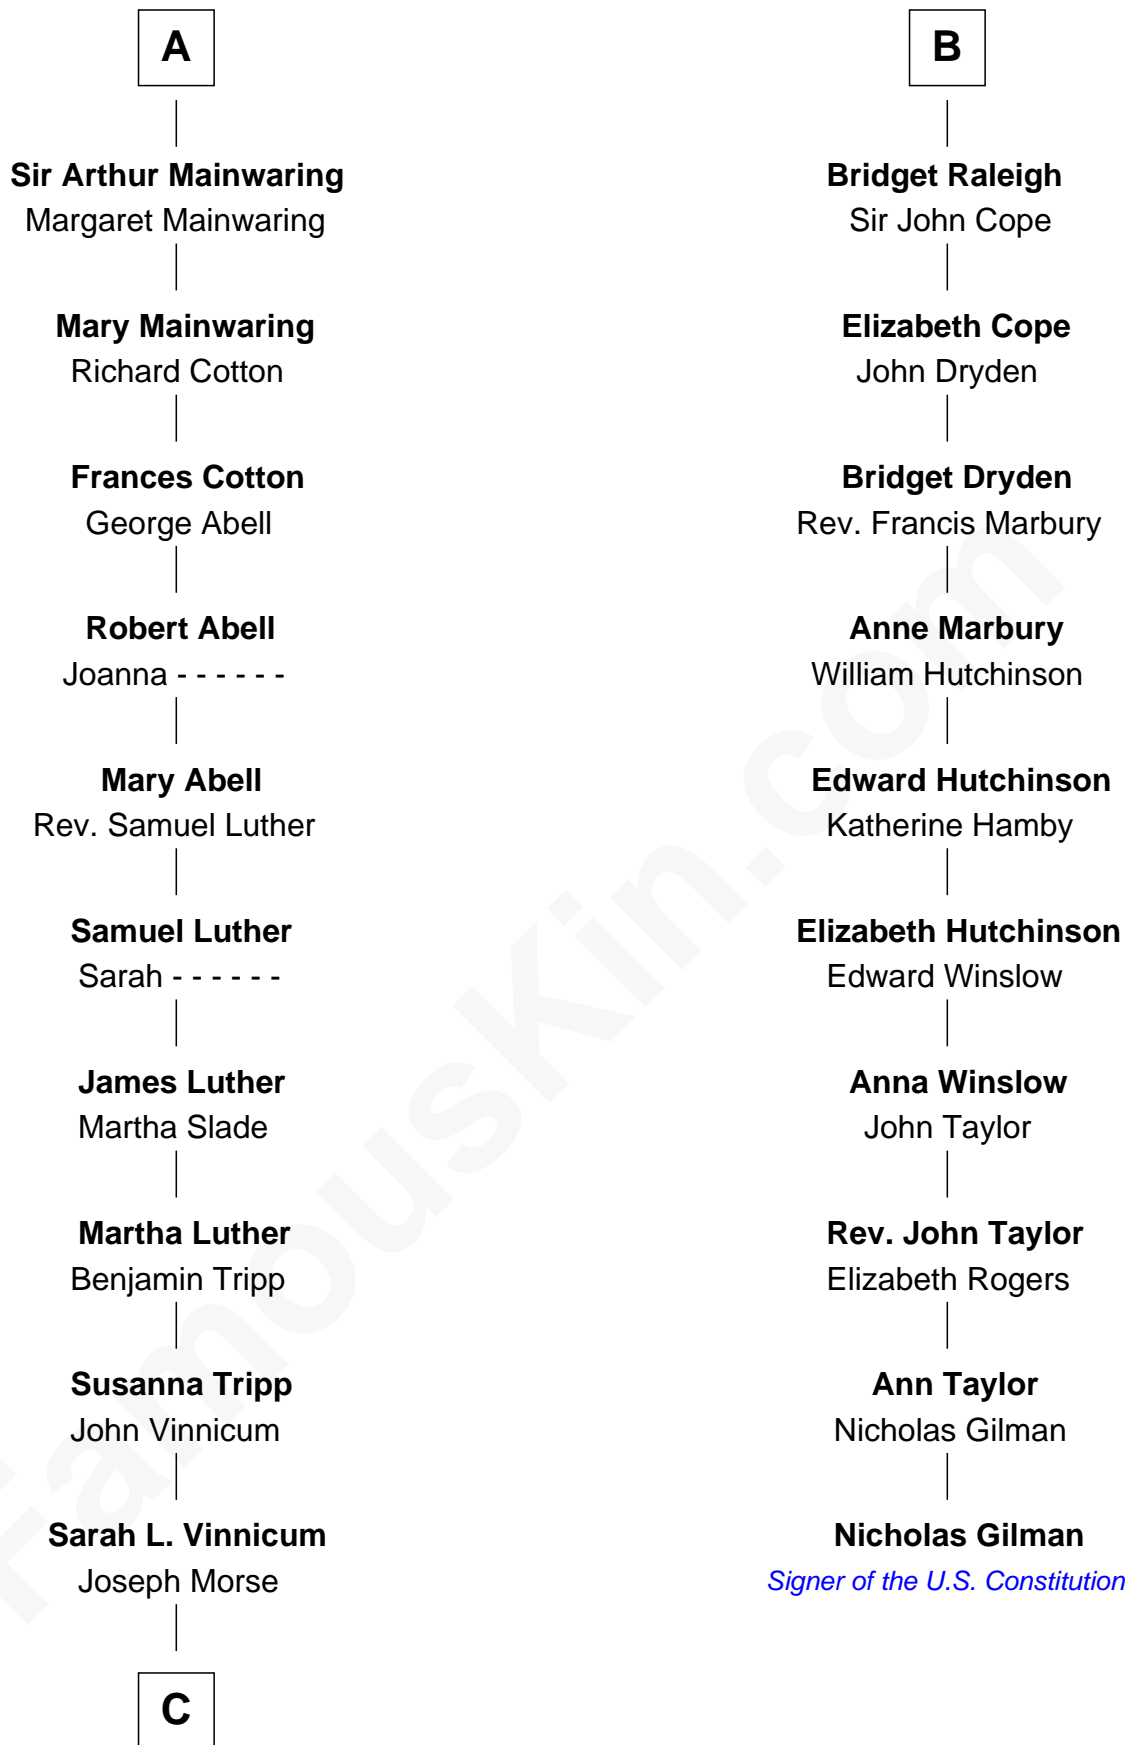

# FamousKin.com Relationship Chart of

**Lizzie Borden**

*Accused Murderess*

16th cousin 3 times removed of

**Nicholas Gilman**

*Signer of the U.S. Constitution*

**C**

—  
**Anthony Morse**

Rhoda Morrison

—  
**Sarah Anthony Morse**

Andrew Jackson Borden

—  
**Lizzie Borden**

*Accused Murderess*

FamousKin.com