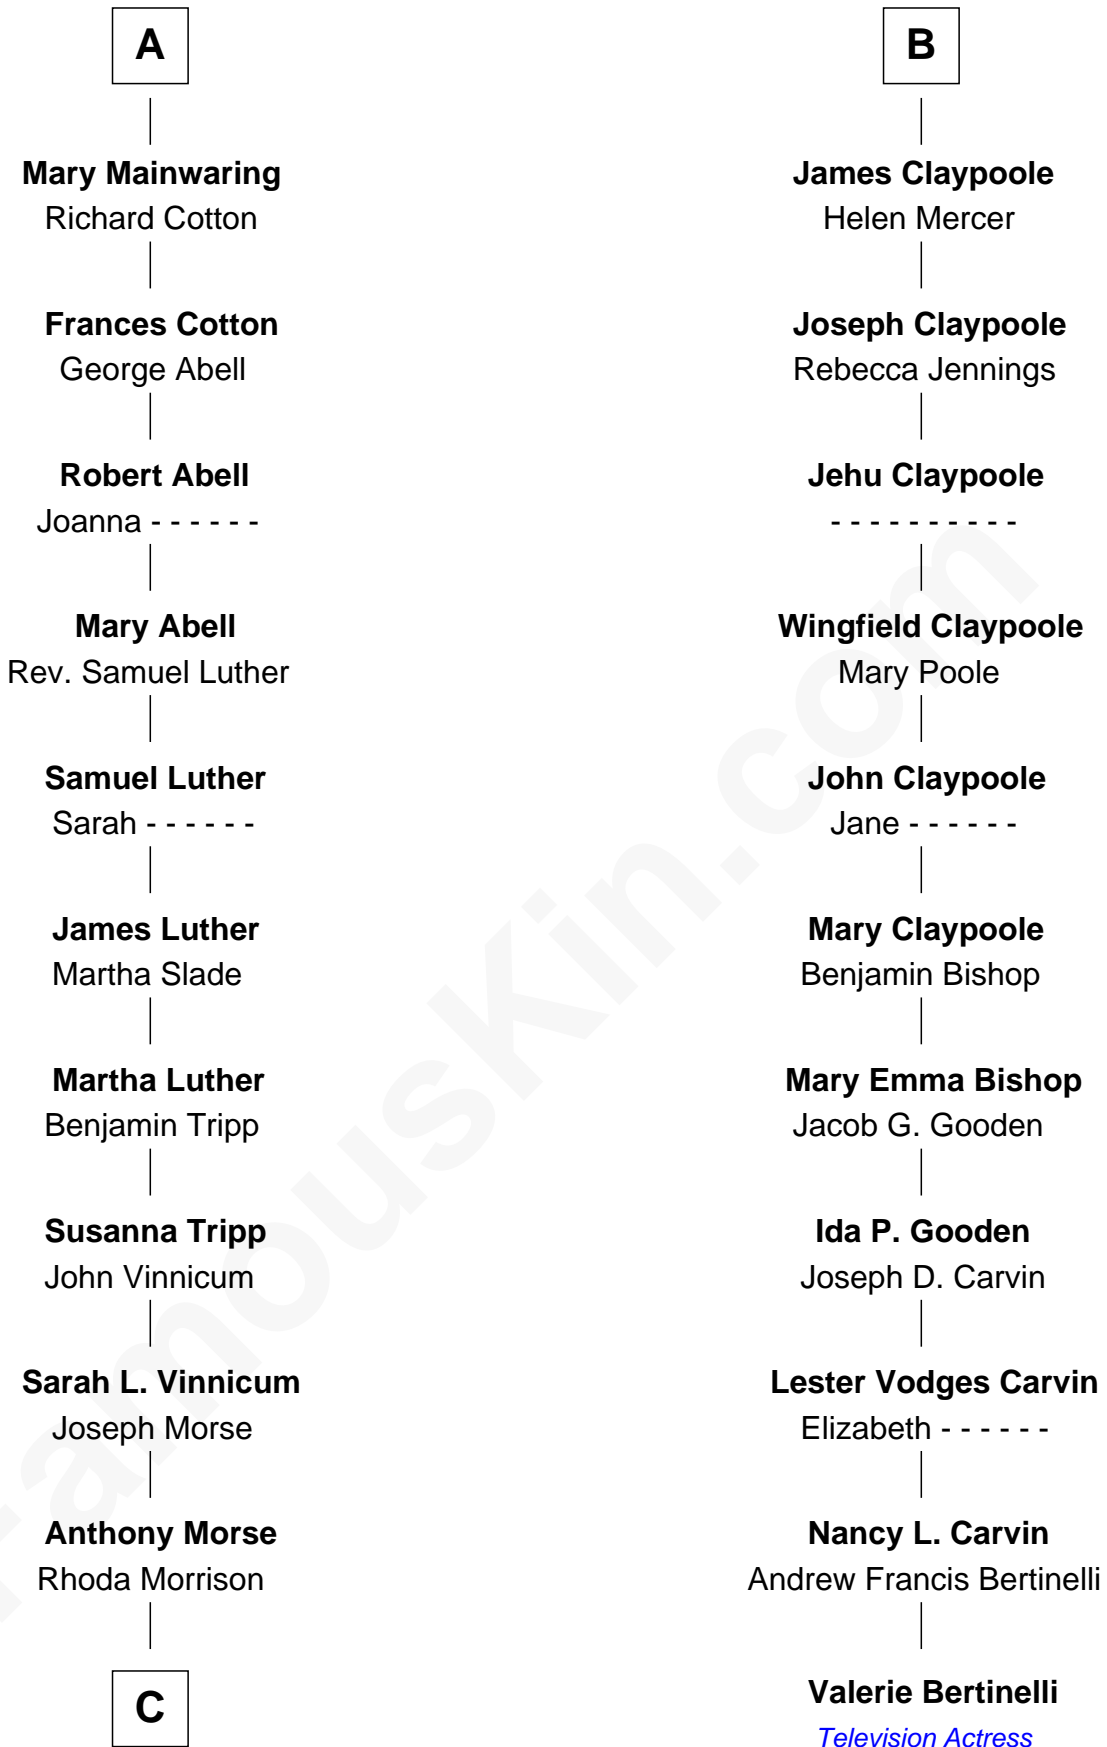

FamousKin.com Relationship Chart of

Lizzie Borden

Accused Murderess

17th cousin 1 time removed of

Valerie Bertinelli

Television Actress

Sir Richard Fitzalan

Elizabeth de Bohun

Joan Fitzalan
Sir William Beauchamp

Joan Beauchamp
James Butler

Elizabeth Butler
John Talbot

Ann Talbot
Sir Henry Vernon

Elizabeth Vernon
Sir Robert Corbet

Dorothy Corbet
Sir Richard Mainwaring

Sir Arthur Mainwaring
Margaret Mainwaring

A

Elizabeth Fitzalan
Sir Robert Goushill

Elizabeth Goushill
Sir Robert Wingfield

Sir Henry Wingfield
Elizabeth Rookes

Robert Wingfield
Margery Quarles

Robert Wingfield
Elizabeth Cecil

Dorothy Wingfield
Adam Claypoole

John Claypoole
Mary Angell

B

C

—
Sarah Anthony Morse
Andrew Jackson Borden

—
Lizzie Borden
Accused Murderess

FamousKin.com