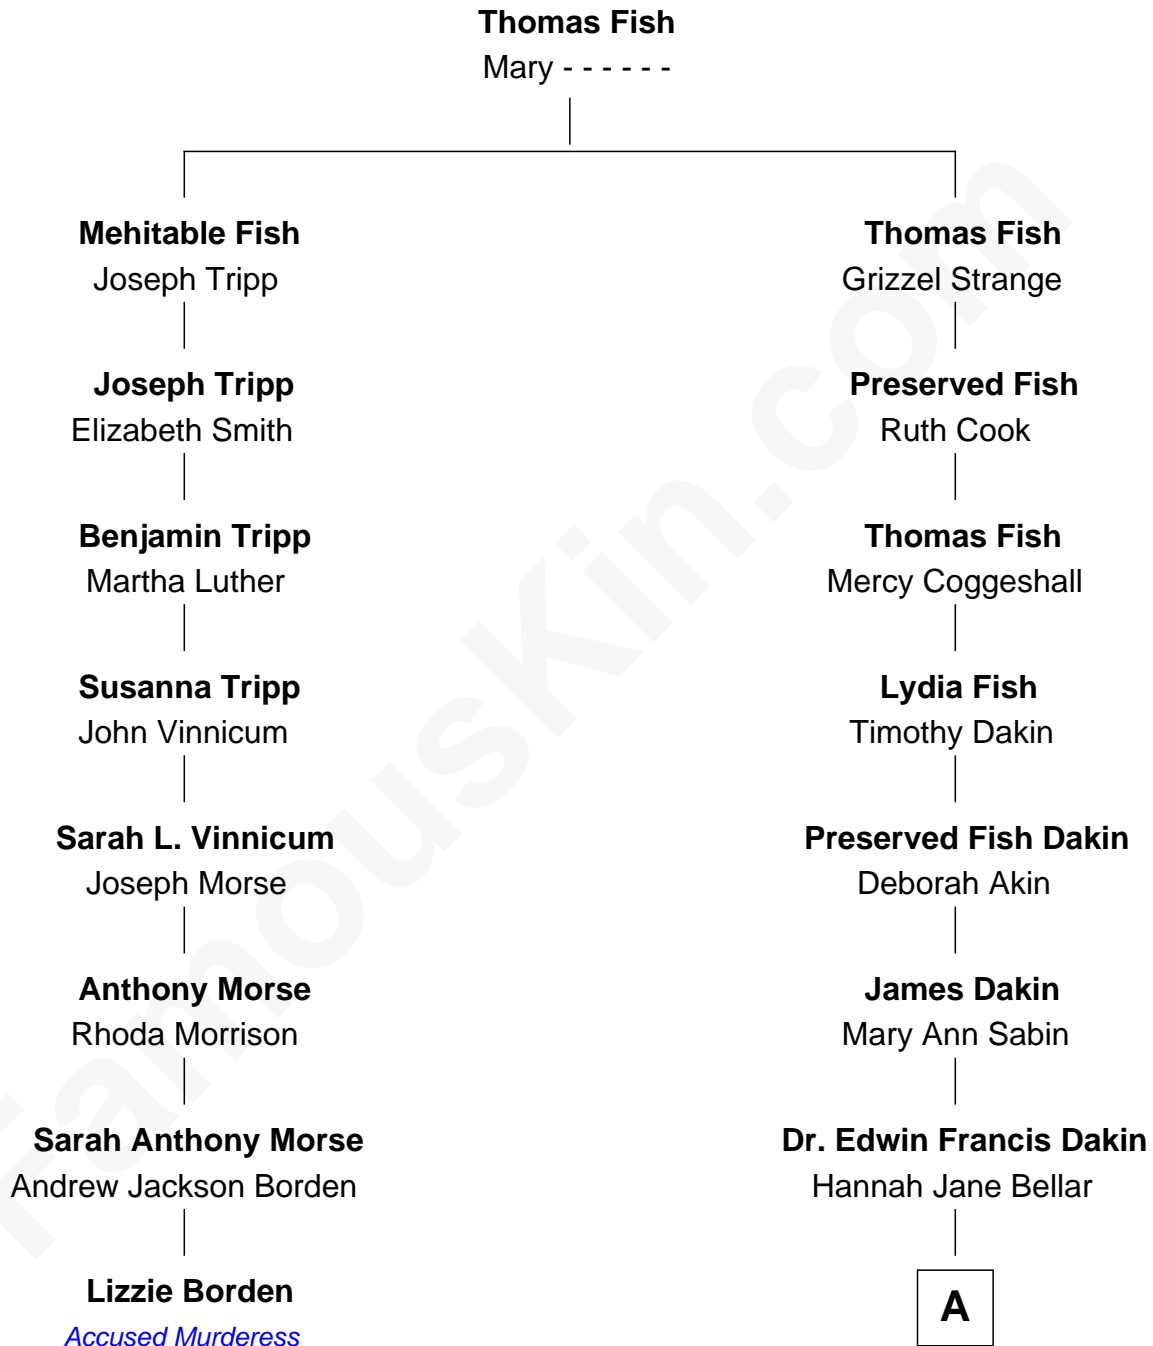

# FamousKin.com Relationship Chart of

**Lizzie Borden**

*Accused Murderess*

7th cousin 2 times removed of

**Tennessee Williams**

*Author of A Streetcar Named Desire*

**A**

Rev. Walter Edwin Dakin  
Rosina Maria Francesca Otte

Edwina Dakin  
Cornelius Coffin Williams

Tennessee Williams  
*Author of A Streetcar Named Desire*

FamousKin.com