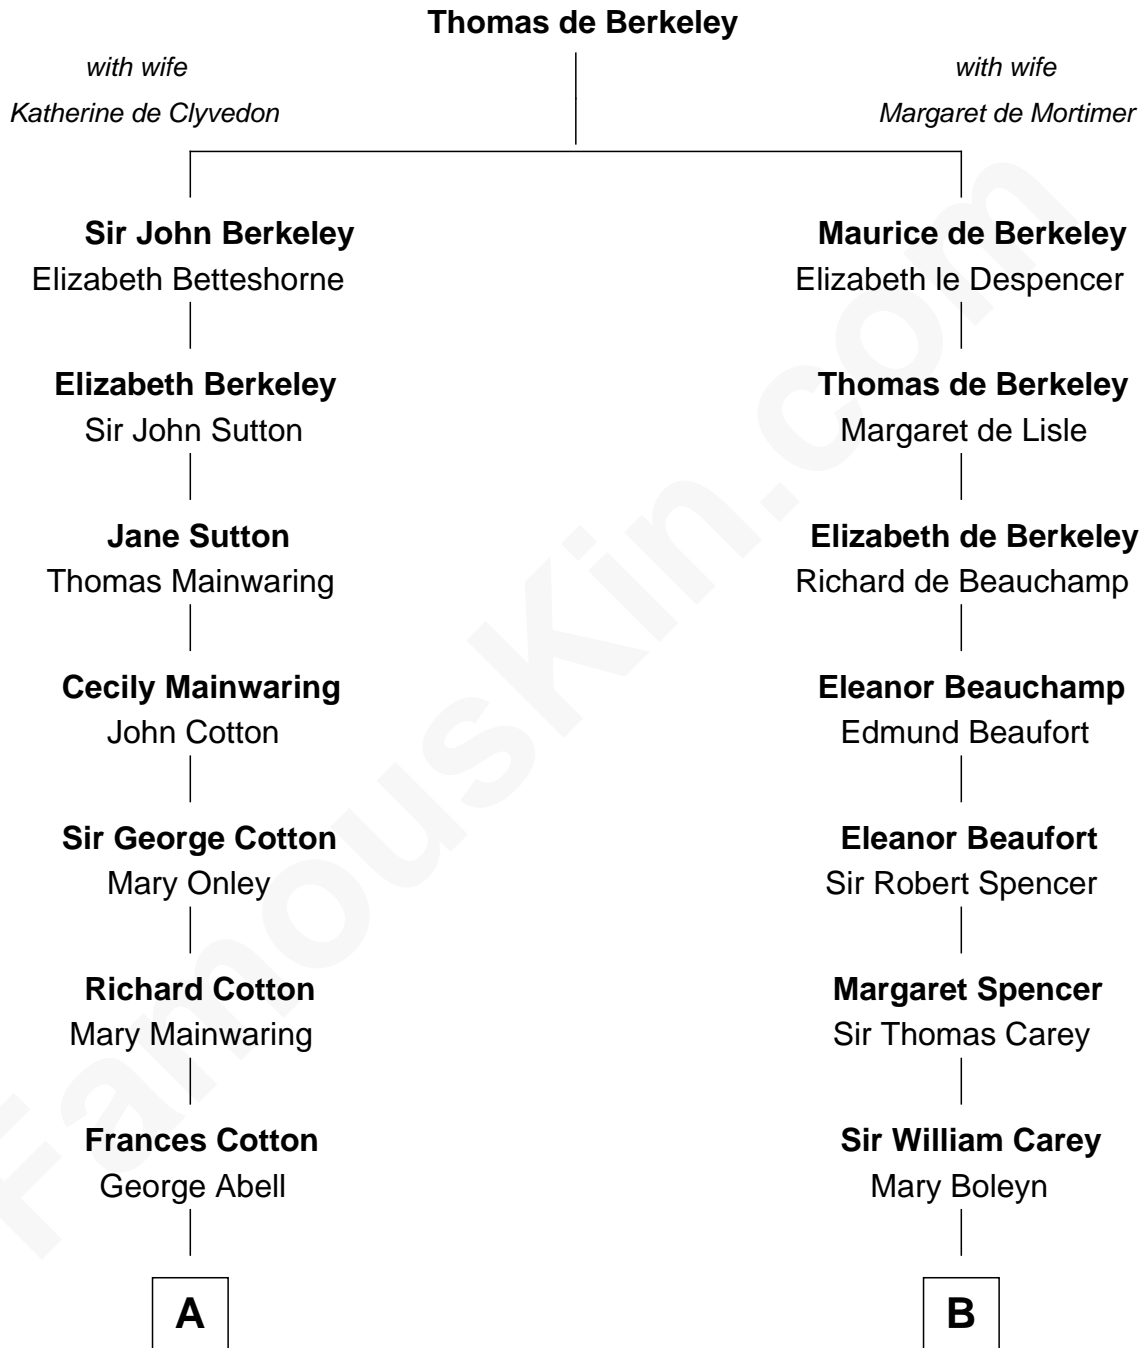

# FamousKin.com Relationship Chart of

**Lizzie Borden**

*Accused Murderess*

16th cousin 3 times removed of

**Liz Claiborne**

*Fashion Designer and Founder of Liz Claiborne Inc.*

**C**

—  
**Fernand Claiborne**  
Marie Louise Villeré

—  
**Omer Villere Claiborne**  
Carolyn Louise Fenner

—  
**Liz Claiborne**  
*Found of Liz Claiborne Inc.*

FamousKin.com