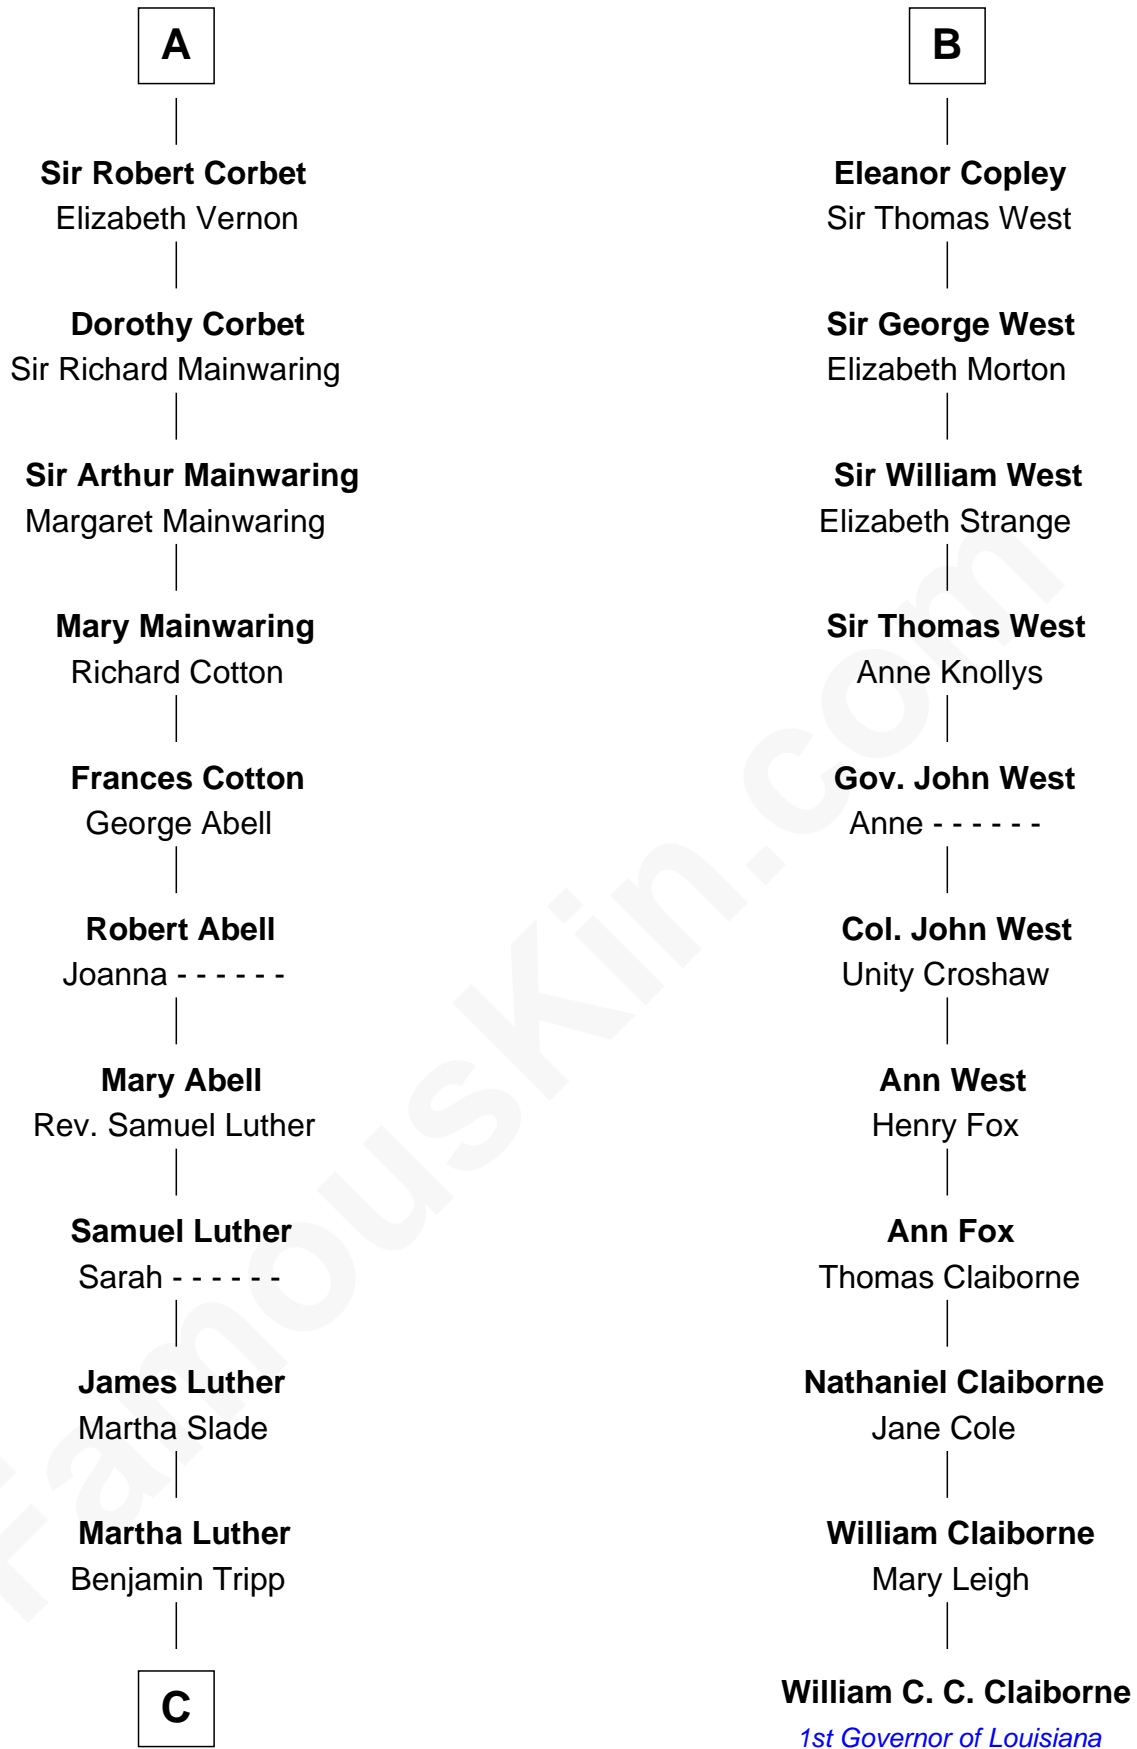

# FamousKin.com Relationship Chart of

**Lizzie Borden**

*Accused Murderess*

17th cousin 4 times removed of

**William C. C. Claiborne**

*1st Governor of Louisiana*

**C**

—  
**Susanna Tripp**

John Vinnicum

—  
**Sarah L. Vinnicum**

Joseph Morse

—  
**Anthony Morse**

Rhoda Morrison

—  
**Sarah Anthony Morse**

Andrew Jackson Borden

—  
**Lizzie Borden**

*Accused Murderess*

FamousKin.com