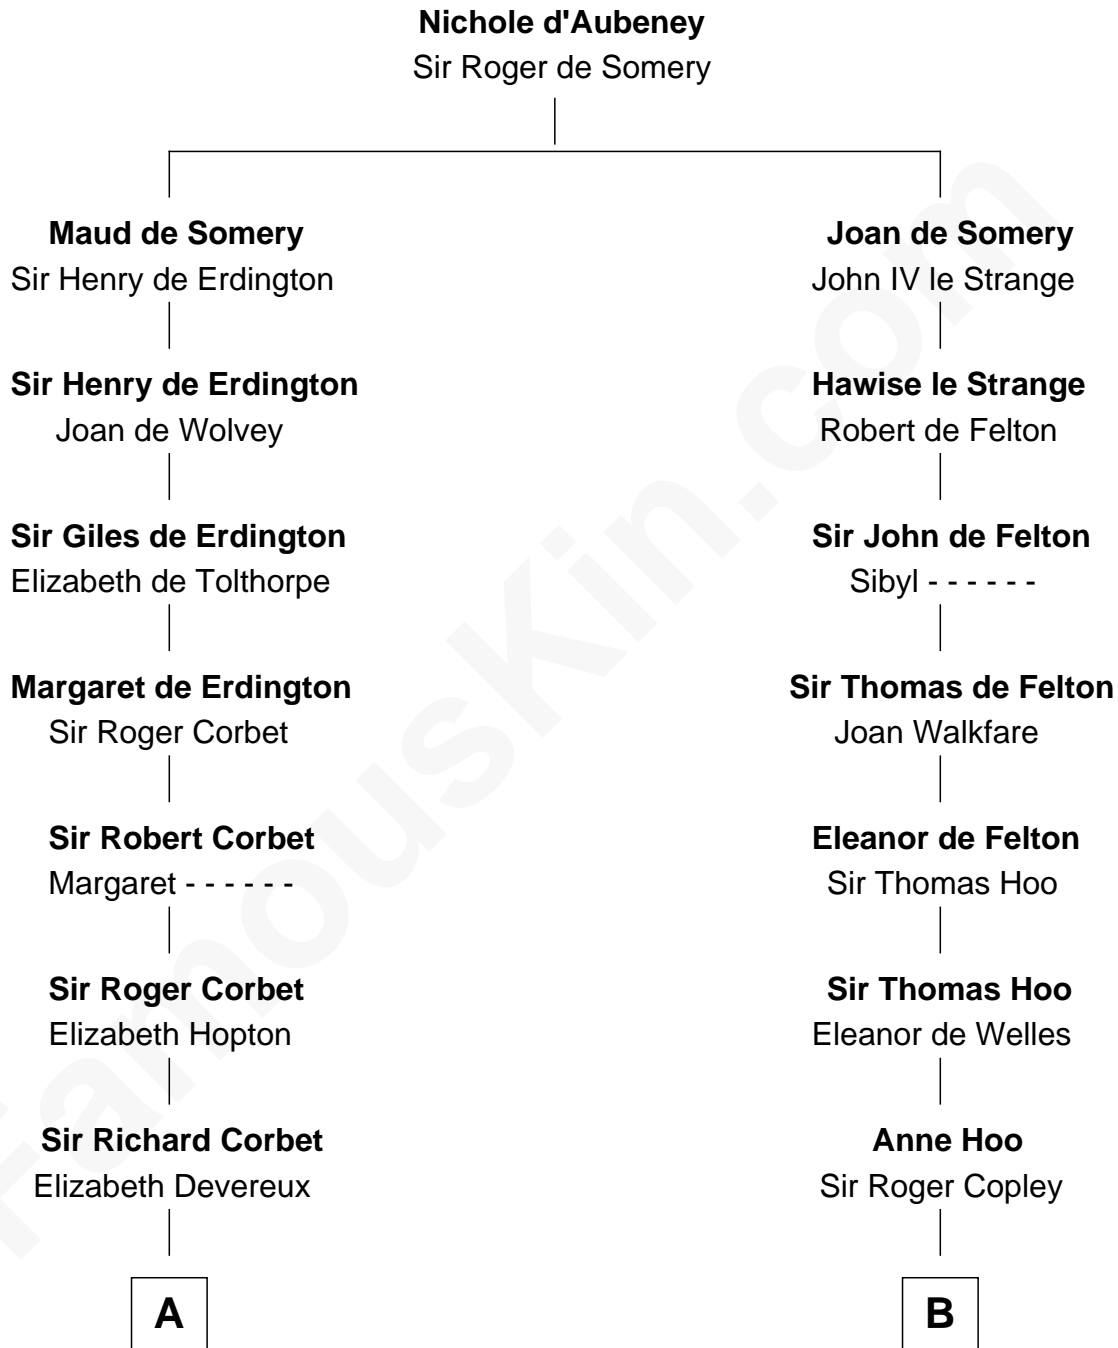

# FamousKin.com Relationship Chart of

**Lizzie Borden**

*Accused Murderess*

17th cousin 4 times removed of

**William C. C. Claiborne**

*1st Governor of Louisiana*

**C**

—  
**Susanna Tripp**

John Vinnicum

—  
**Sarah L. Vinnicum**

Joseph Morse

—  
**Anthony Morse**

Rhoda Morrison

—  
**Sarah Anthony Morse**

Andrew Jackson Borden

—  
**Lizzie Borden**

*Accused Murderess*

FamousKin.com