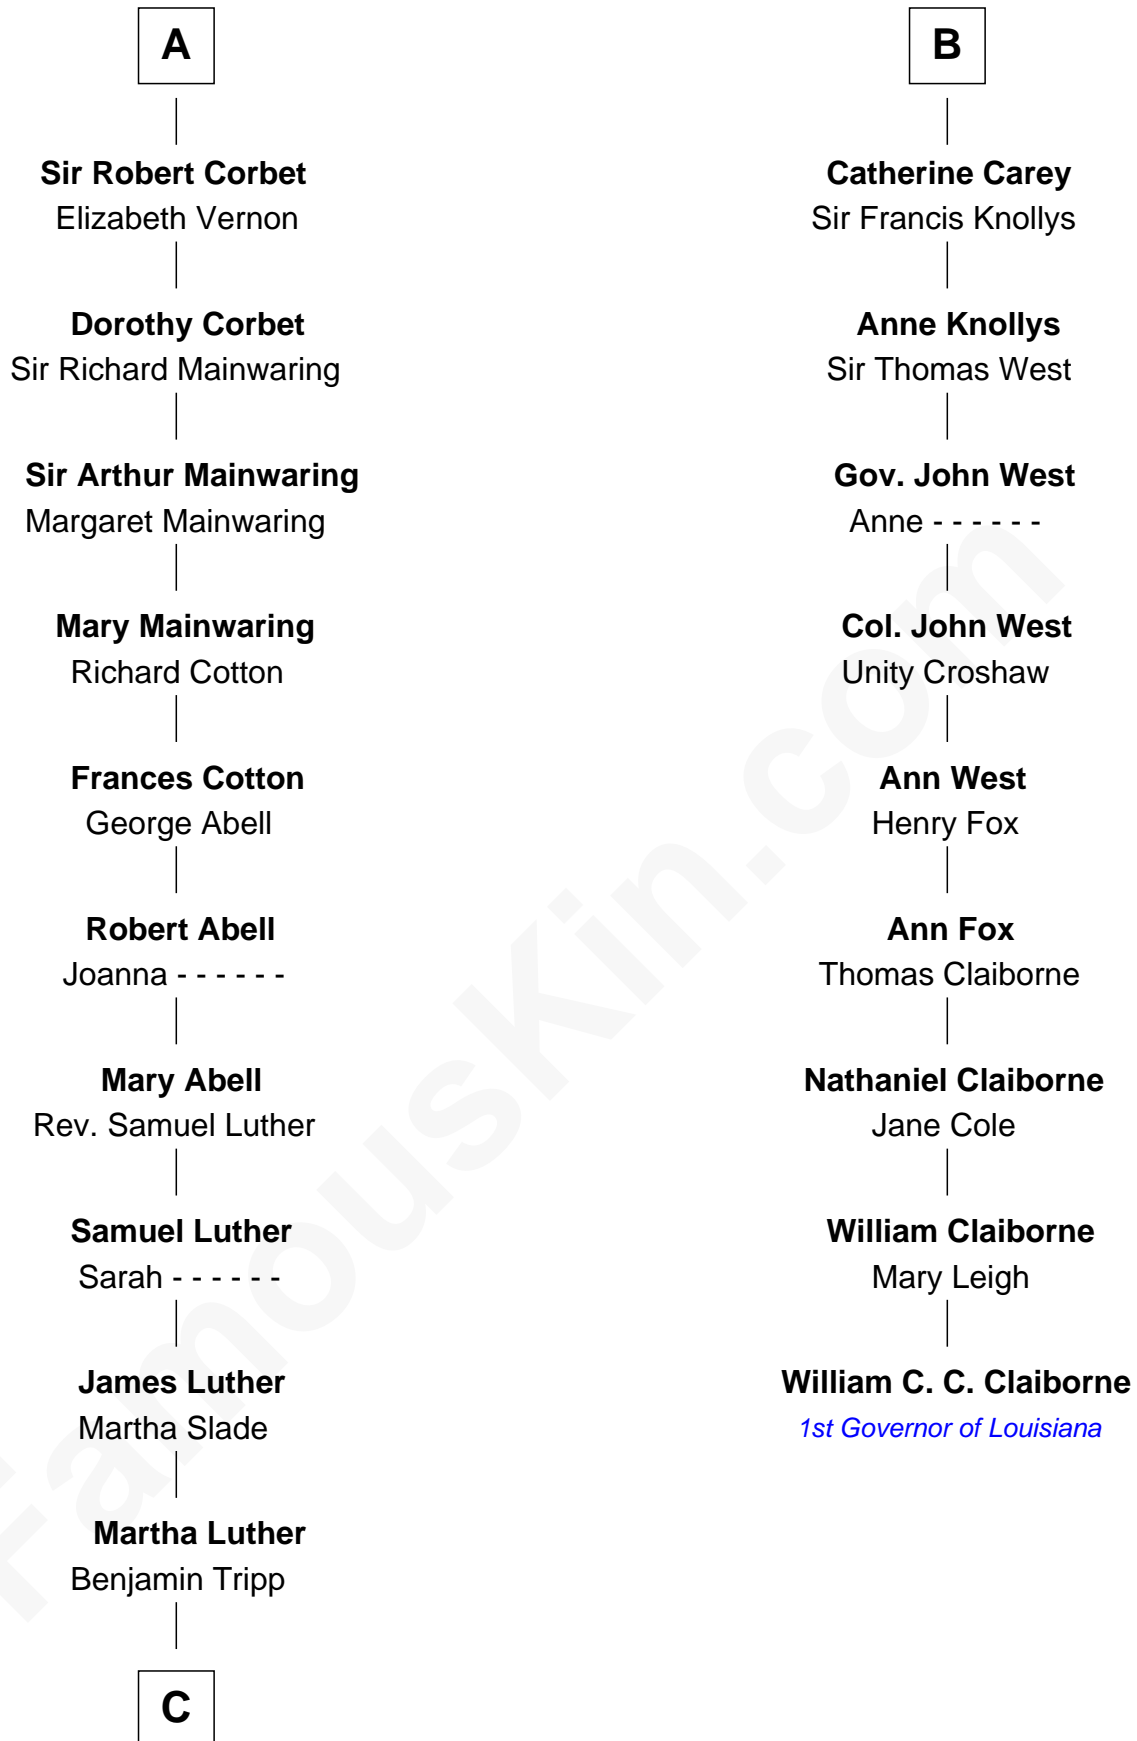

FamousKin.com Relationship Chart of

Lizzie Borden

Accused Murderess

15th cousin 6 times removed of

William C. C. Claiborne

1st Governor of Louisiana

C

—
Susanna Tripp

John Vinnicum

—
Sarah L. Vinnicum

Joseph Morse

—
Anthony Morse

Rhoda Morrison

—
Sarah Anthony Morse

Andrew Jackson Borden

—
Lizzie Borden

Accused Murderess

FamousKin.com