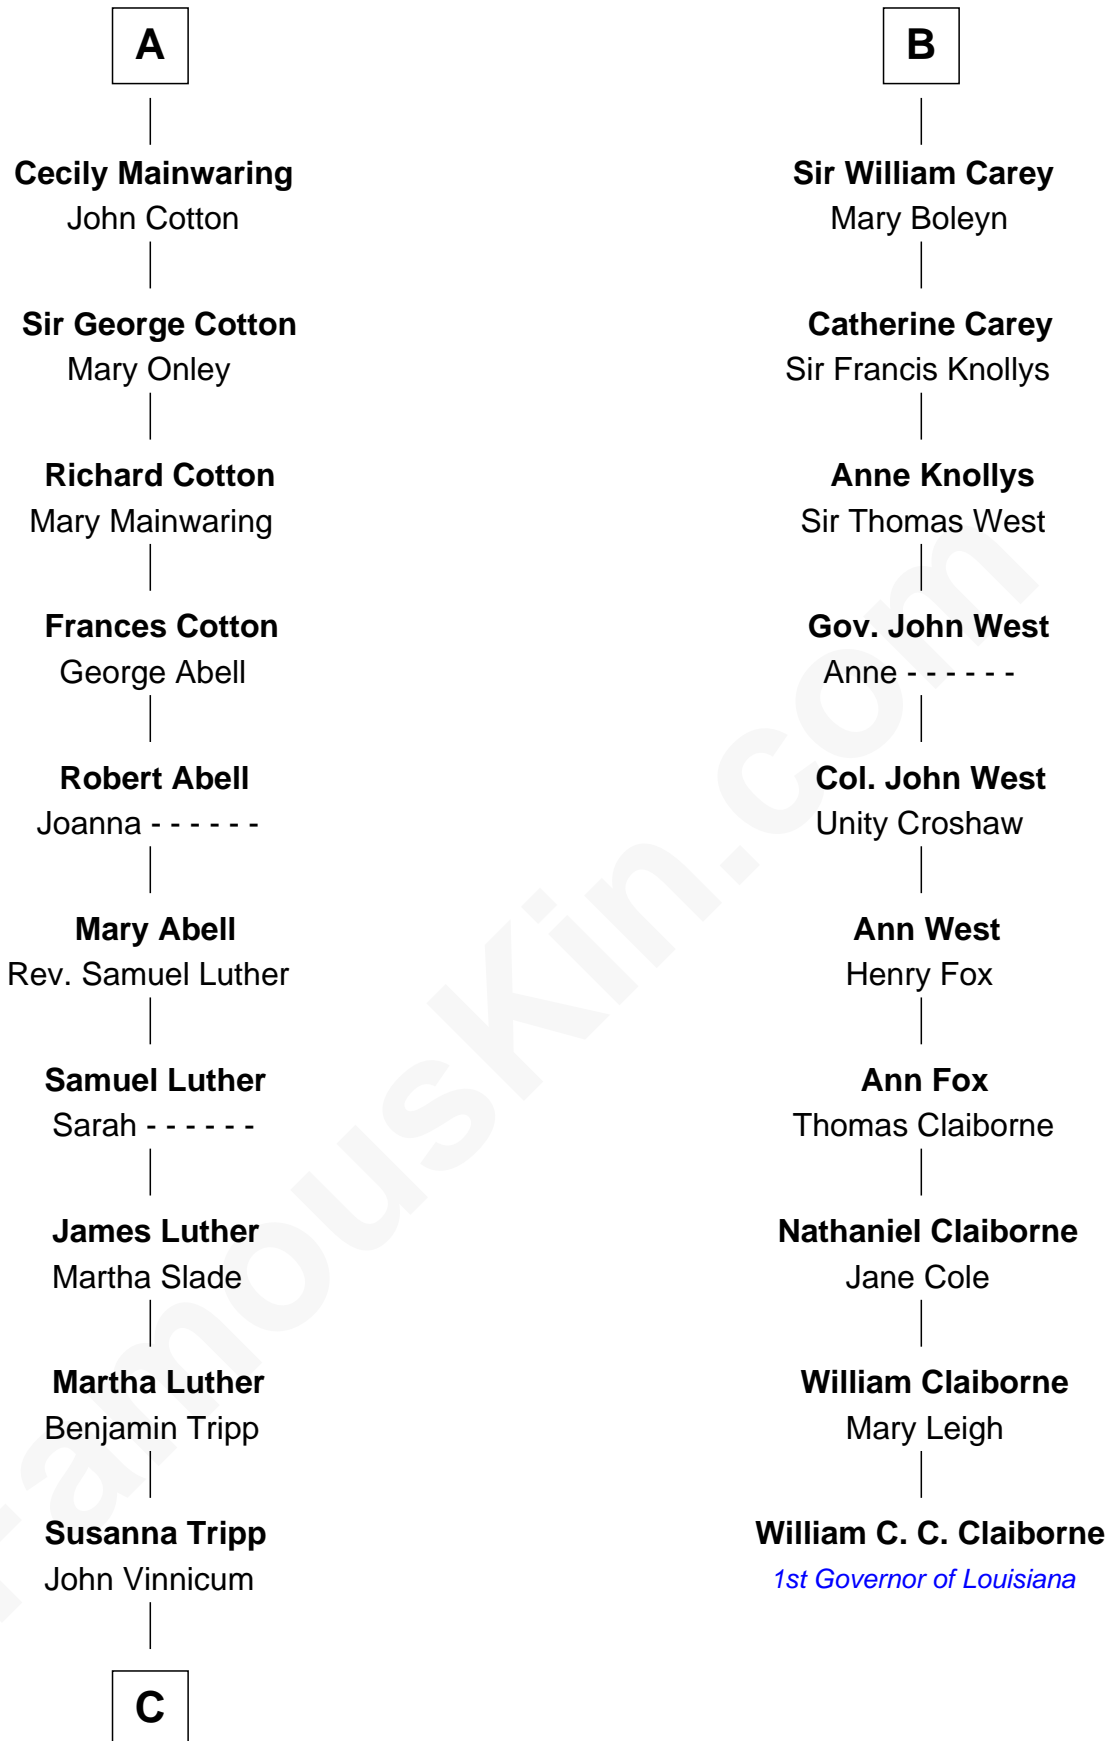

FamousKin.com Relationship Chart of

Lizzie Borden

Accused Murderess

16th cousin 4 times removed of

William C. C. Claiborne

1st Governor of Louisiana

Sir Hugh le Despencer

Isabella de Beauchamp

Eleanor de Clare

Elizabeth le Despencer

Maurice de Berkeley

Thomas de Berkeley

Margaret de Lisle

Elizabeth de Berkeley

Richard de Beauchamp

Eleanor Beauchamp

Edmund Beaufort

Eleanor Beaufort

Sir Robert Spencer

Margaret Spencer

Sir Thomas Carey

B

C

—
Sarah L. Vinnicum

Joseph Morse

—
Anthony Morse

Rhoda Morrison

—
Sarah Anthony Morse

Andrew Jackson Borden

—
Lizzie Borden

Accused Murderess

FamousKin.com