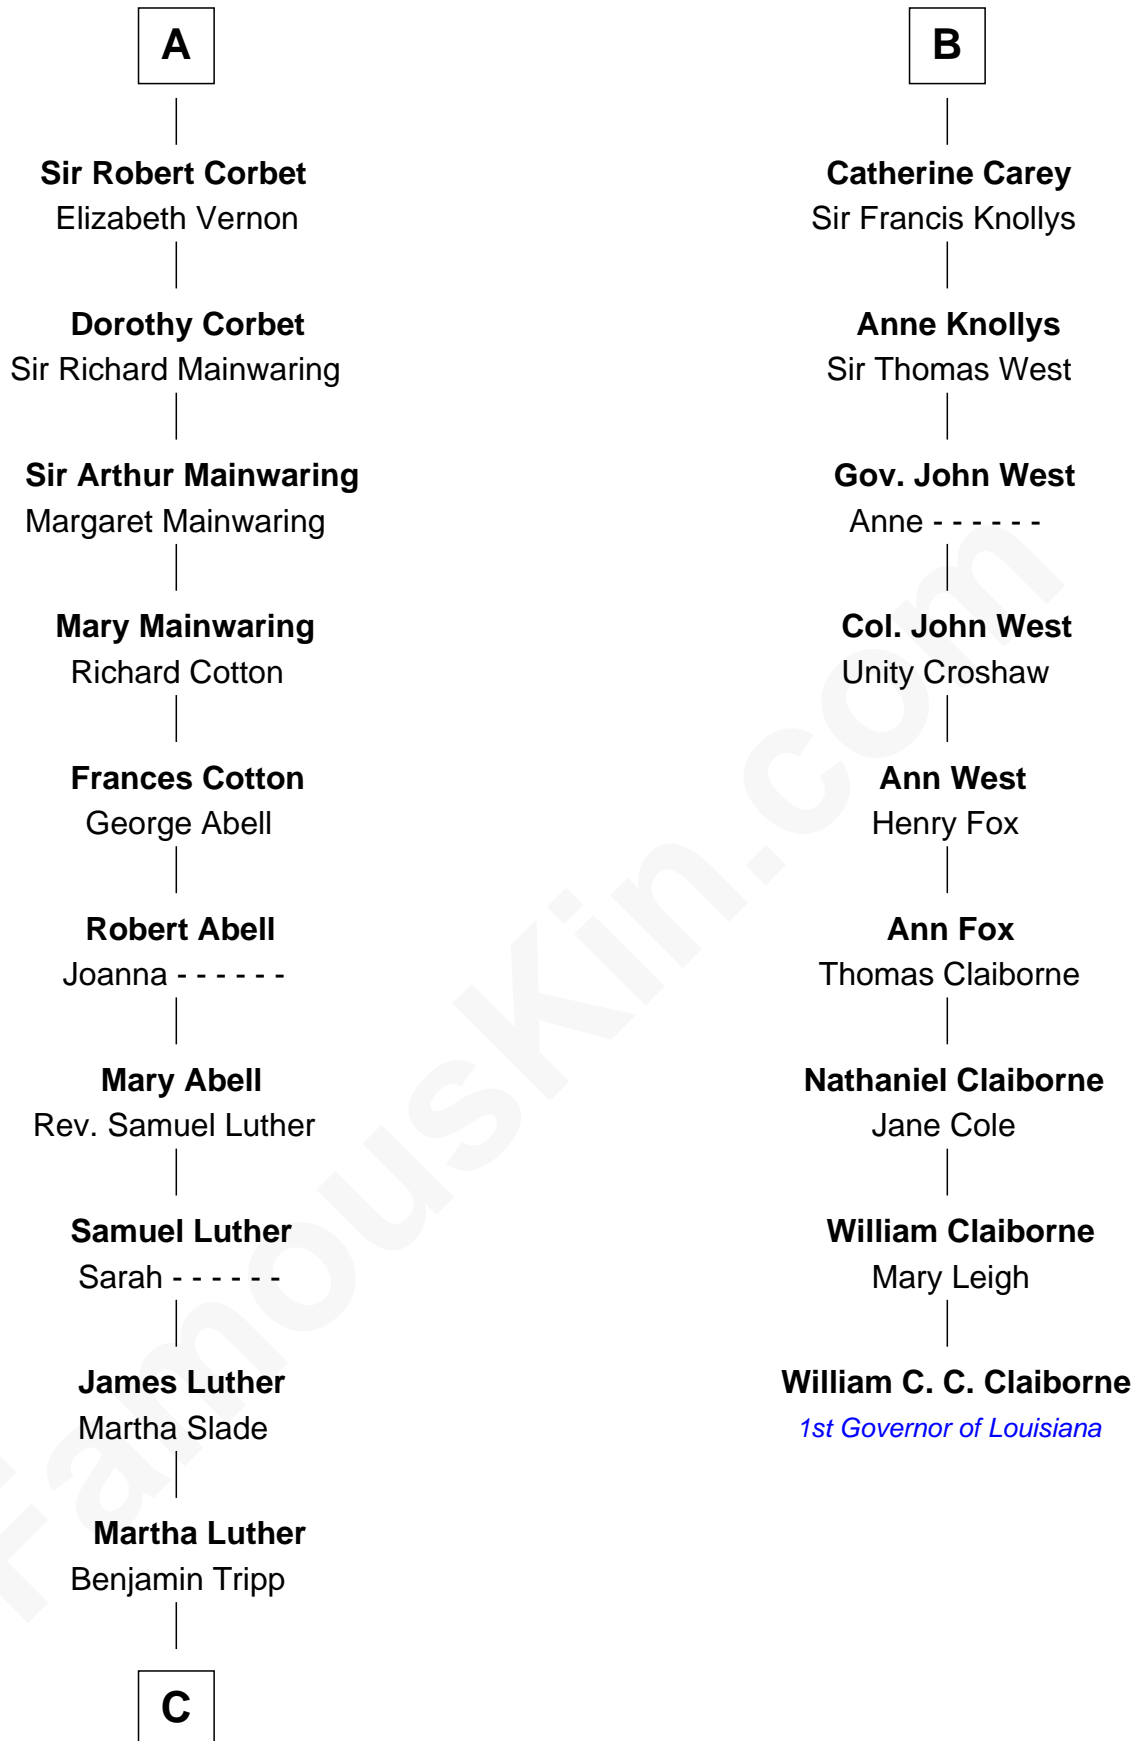

FamousKin.com Relationship Chart of

Lizzie Borden

Accused Murderess

15th cousin 6 times removed of

William C. C. Claiborne

1st Governor of Louisiana

Hugh le Despencer

Eleanor de Clare

Maurice de Berkeley

Thomas de Berkeley

Margaret de Lisle

Elizabeth de Berkeley

Richard de Beauchamp

Eleanor Beauchamp

Edmund Beaufort

Eleanor Beaufort

Sir Robert Spencer

Margaret Spencer

Sir Thomas Carey

Sir William Carey

Mary Boleyn

B

C

—
Susanna Tripp

Accused Murderess

FamousKin.com