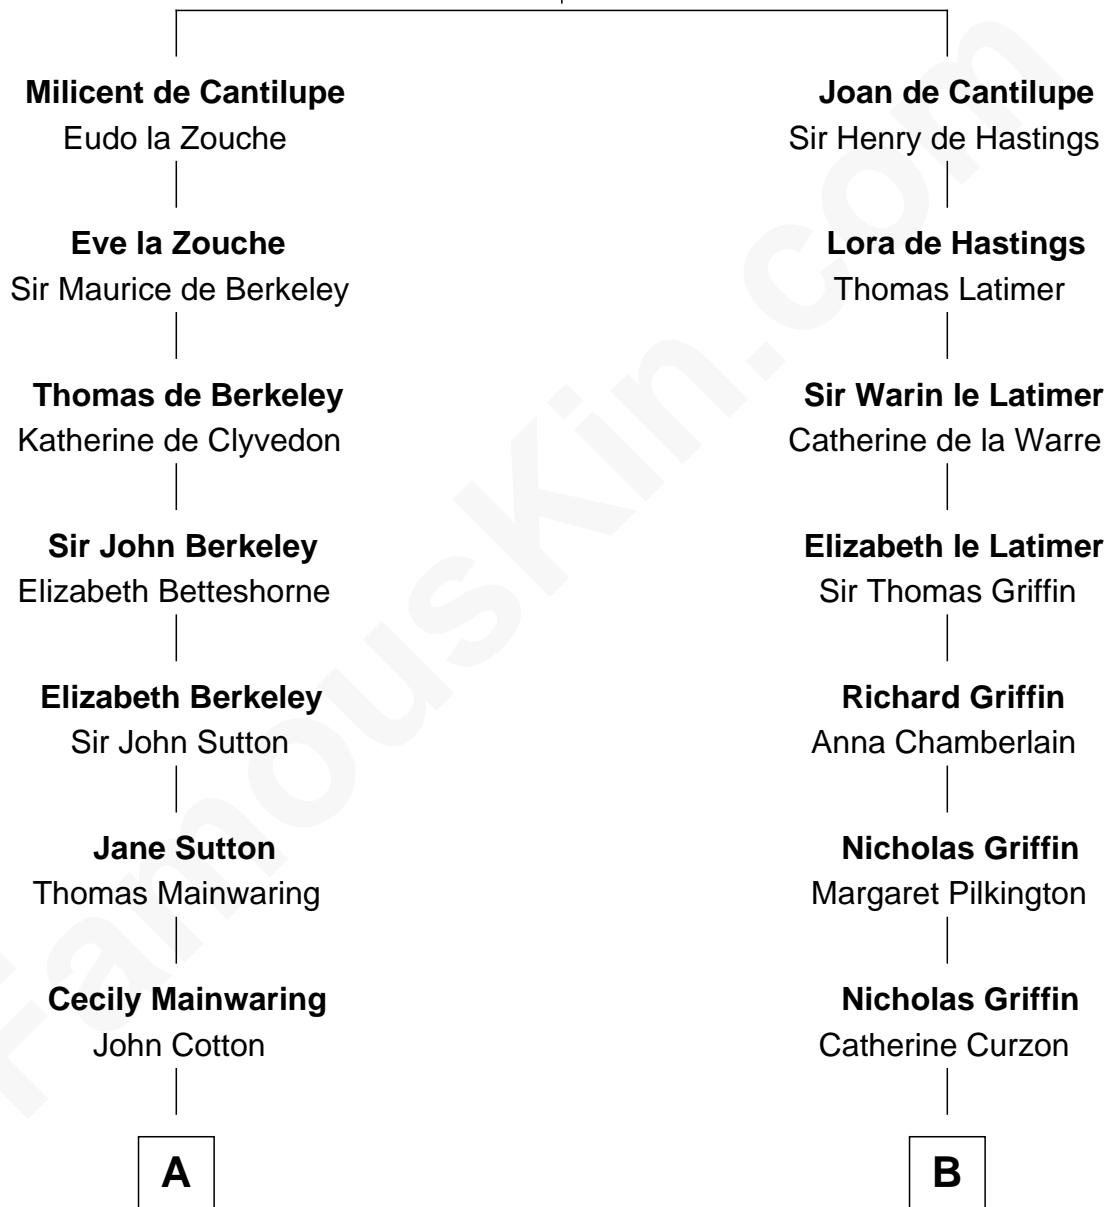

FamousKin.com Relationship Chart of

Lizzie Borden

Accused Murderess

17th cousin 2 times removed of

William C. C. Claiborne

1st Governor of Louisiana

Sir William de Cantilupe

Eve de Braiose

C

—
Anthony Morse

Rhoda Morrison

—
Sarah Anthony Morse

Andrew Jackson Borden

—
Lizzie Borden

Accused Murderess

FamousKin.com