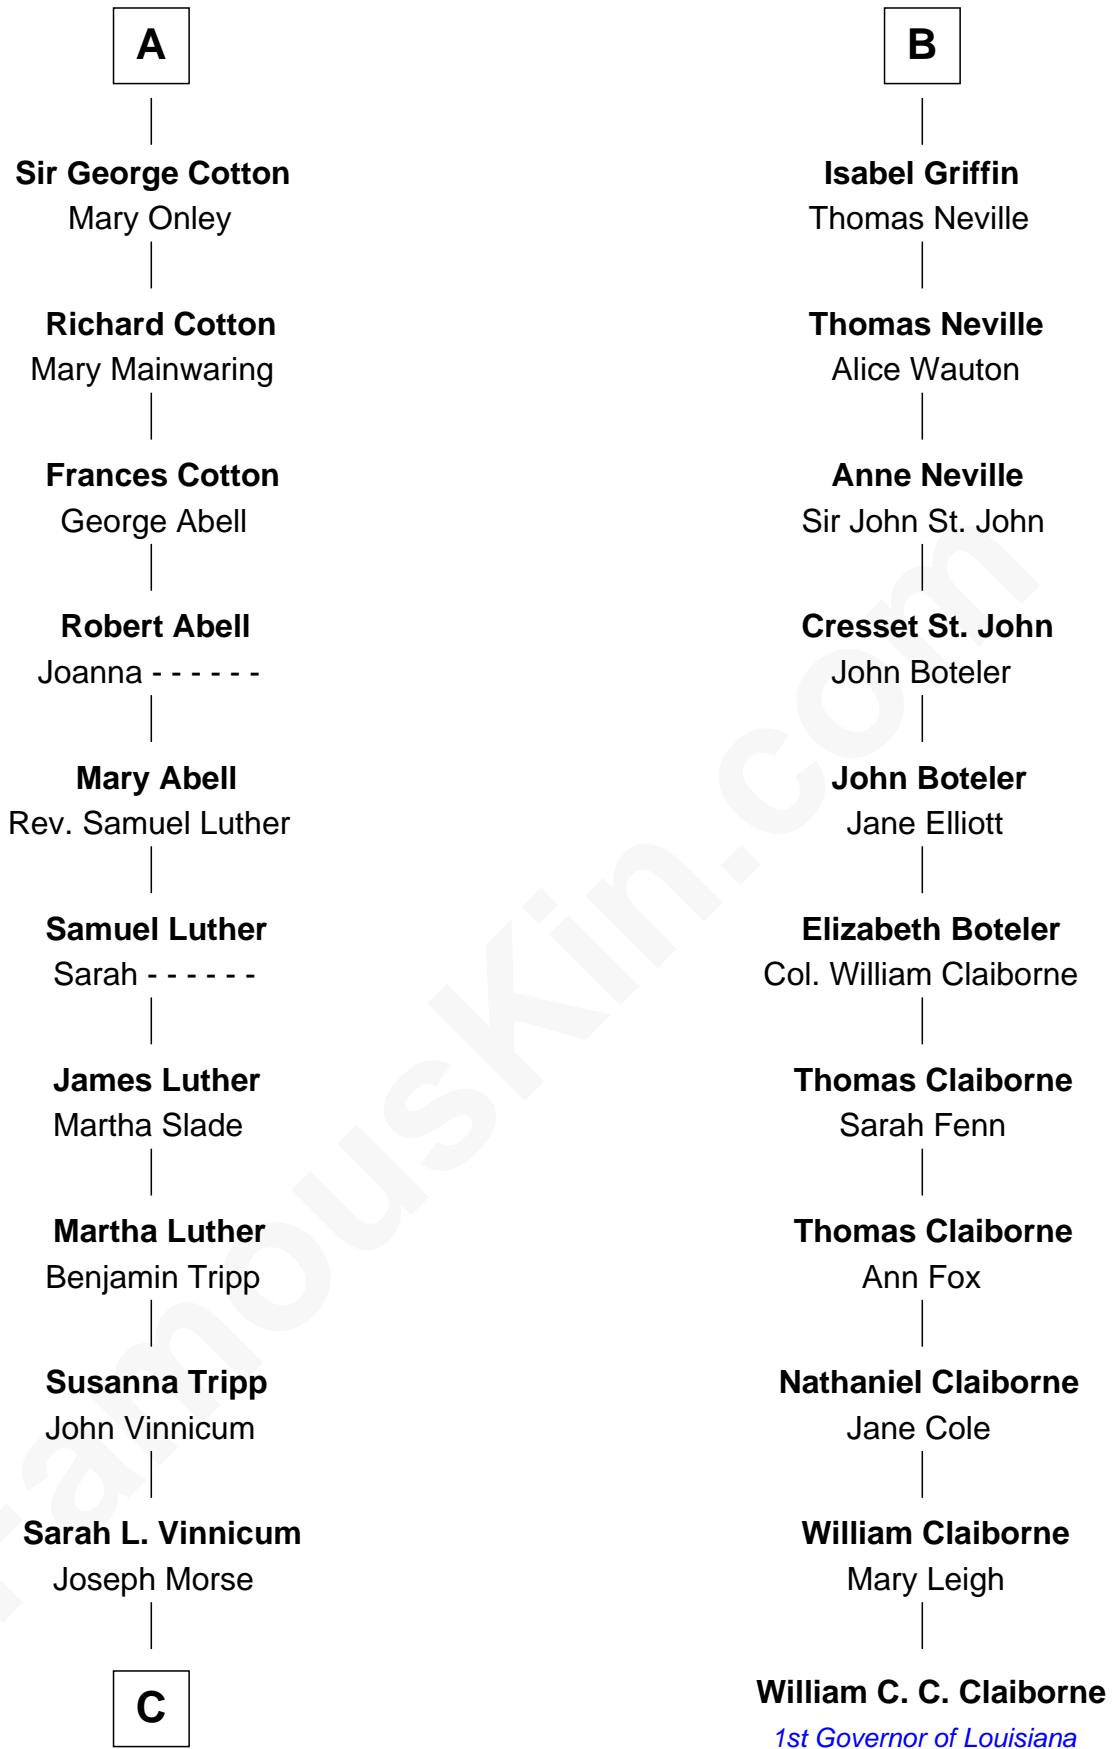

FamousKin.com Relationship Chart of

Lizzie Borden

Accused Murderess

17th cousin 2 times removed of

William C. C. Claiborne

1st Governor of Louisiana

Sir William de Cantilupe

Eve de Braiose

C

—
Anthony Morse

Rhoda Morrison

—
Sarah Anthony Morse

Andrew Jackson Borden

—
Lizzie Borden

Accused Murderess

FamousKin.com