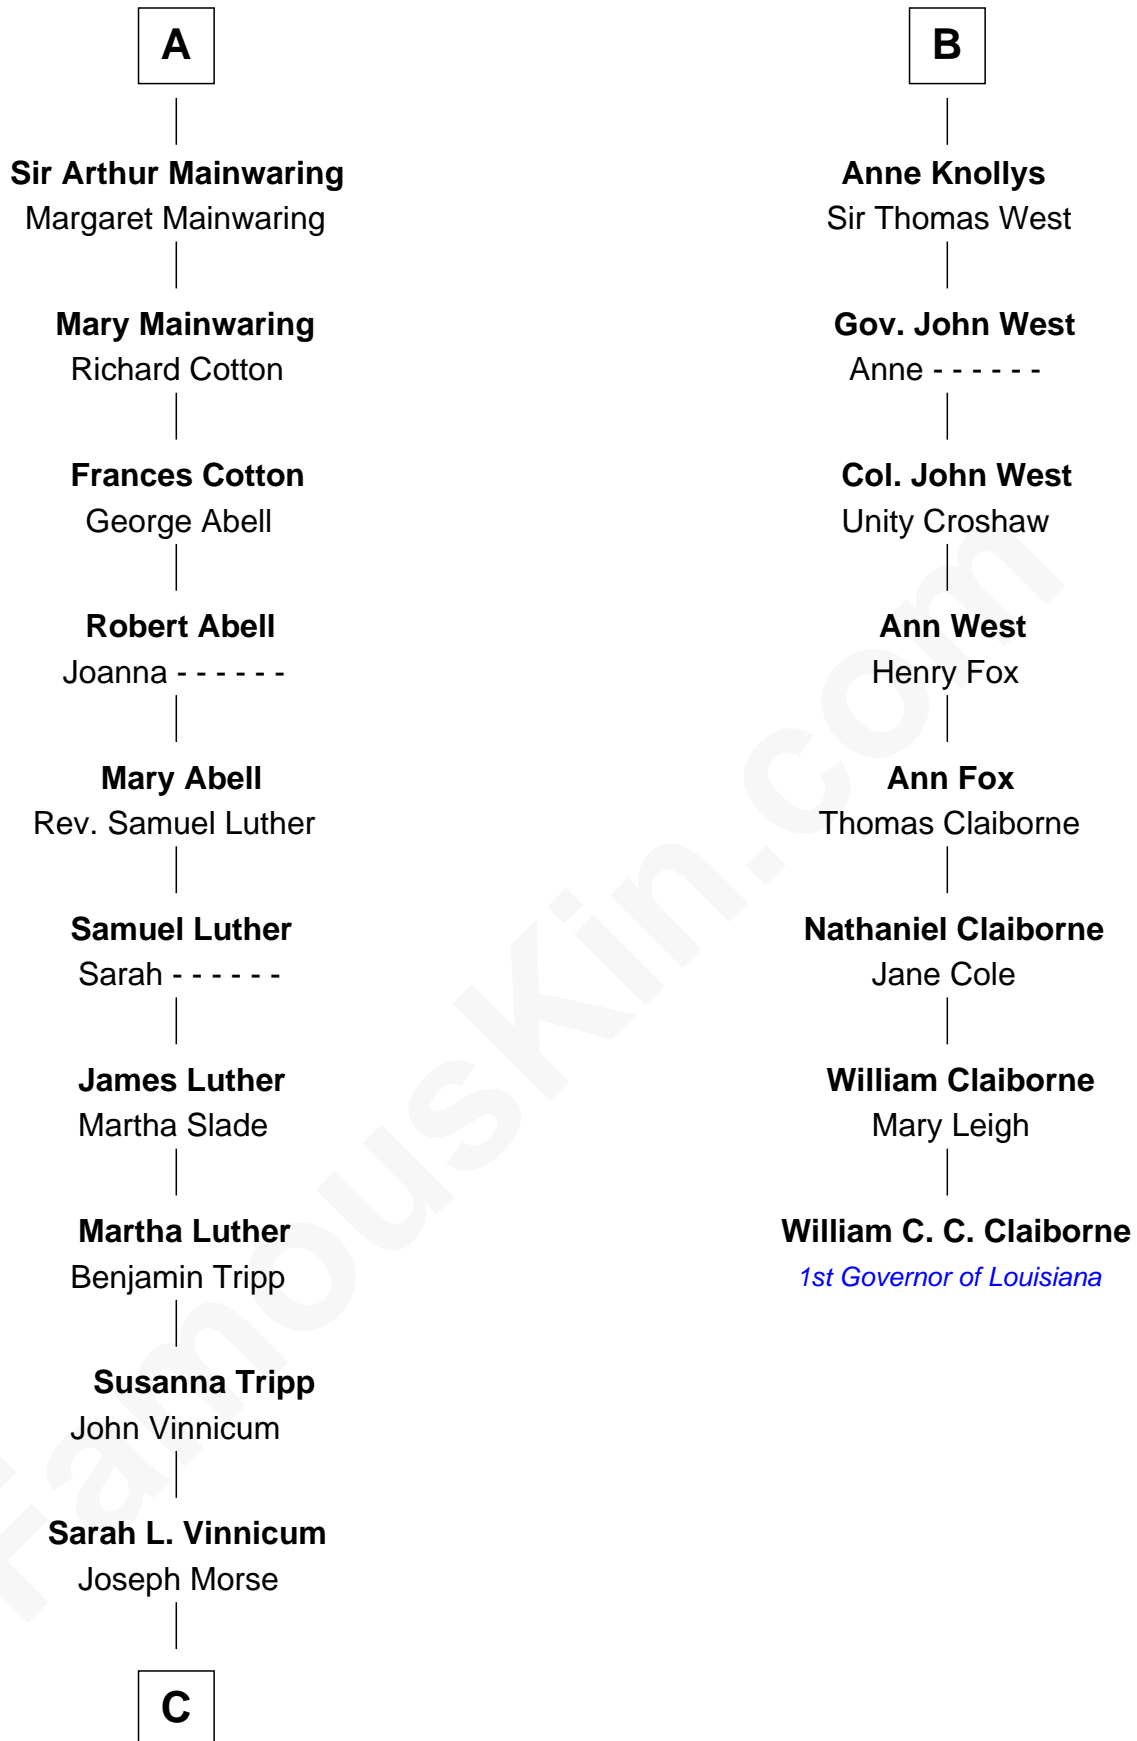

FamousKin.com Relationship Chart of

Lizzie Borden

Accused Murderess

14th cousin 5 times removed of

William C. C. Claiborne

1st Governor of Louisiana

C

—
Anthony Morse

Rhoda Morrison

—
Sarah Anthony Morse

Andrew Jackson Borden

—
Lizzie Borden

Accused Murderess

FamousKin.com