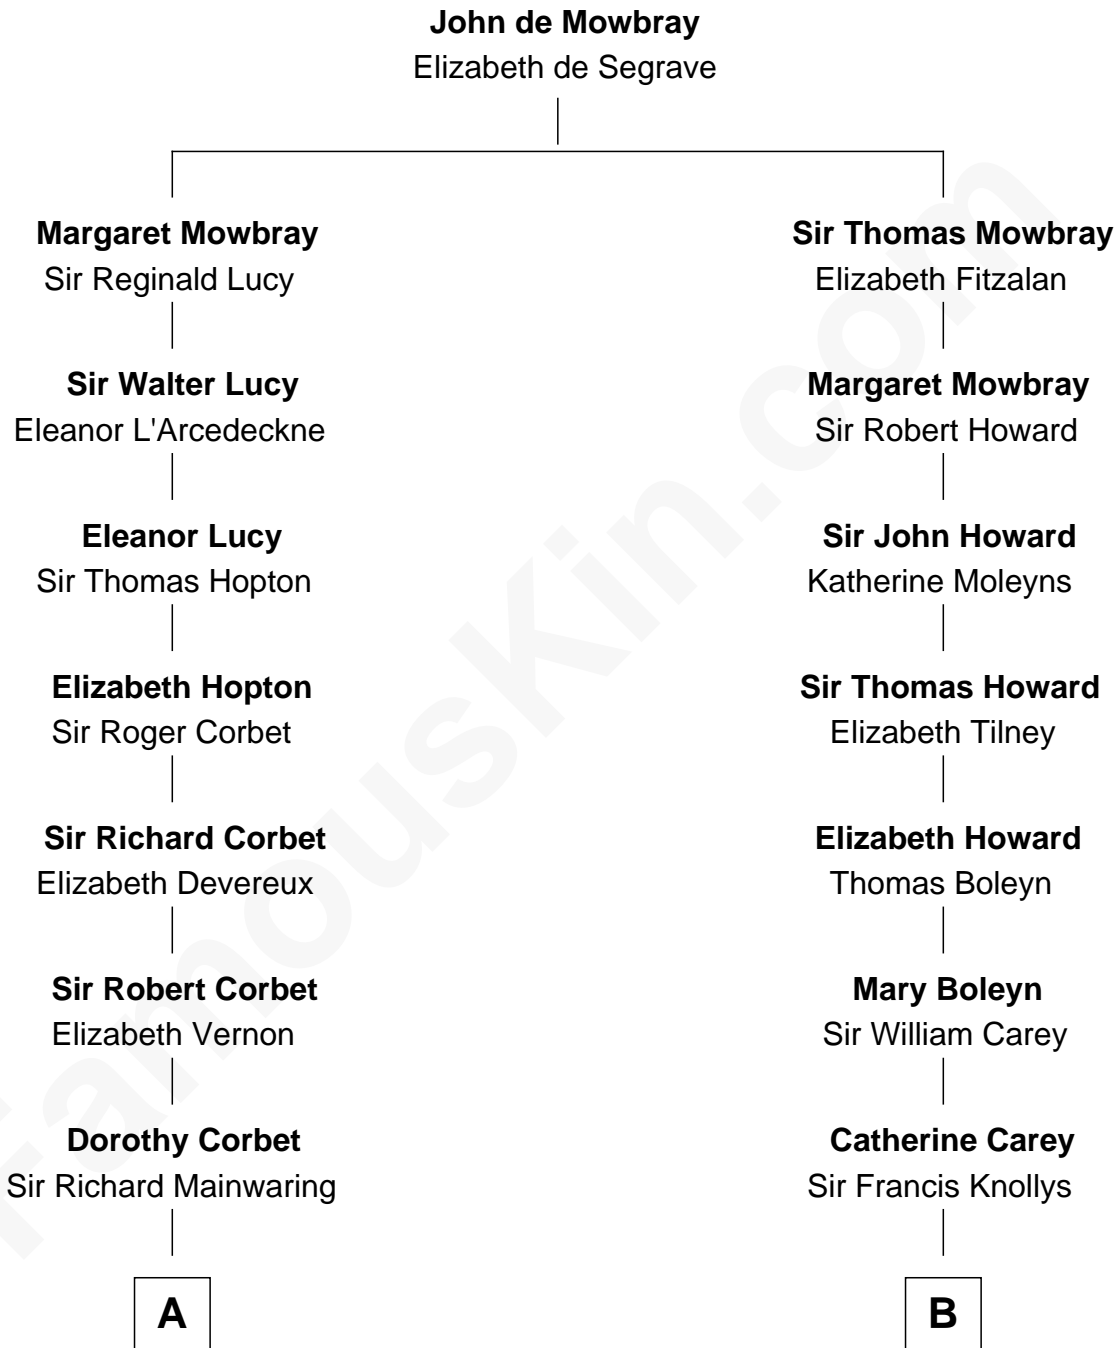

FamousKin.com Relationship Chart of

Lizzie Borden

Accused Murderess

14th cousin 5 times removed of

William C. C. Claiborne

1st Governor of Louisiana

C

—
Anthony Morse

Rhoda Morrison

—
Sarah Anthony Morse

Andrew Jackson Borden

—
Lizzie Borden

Accused Murderess

FamousKin.com