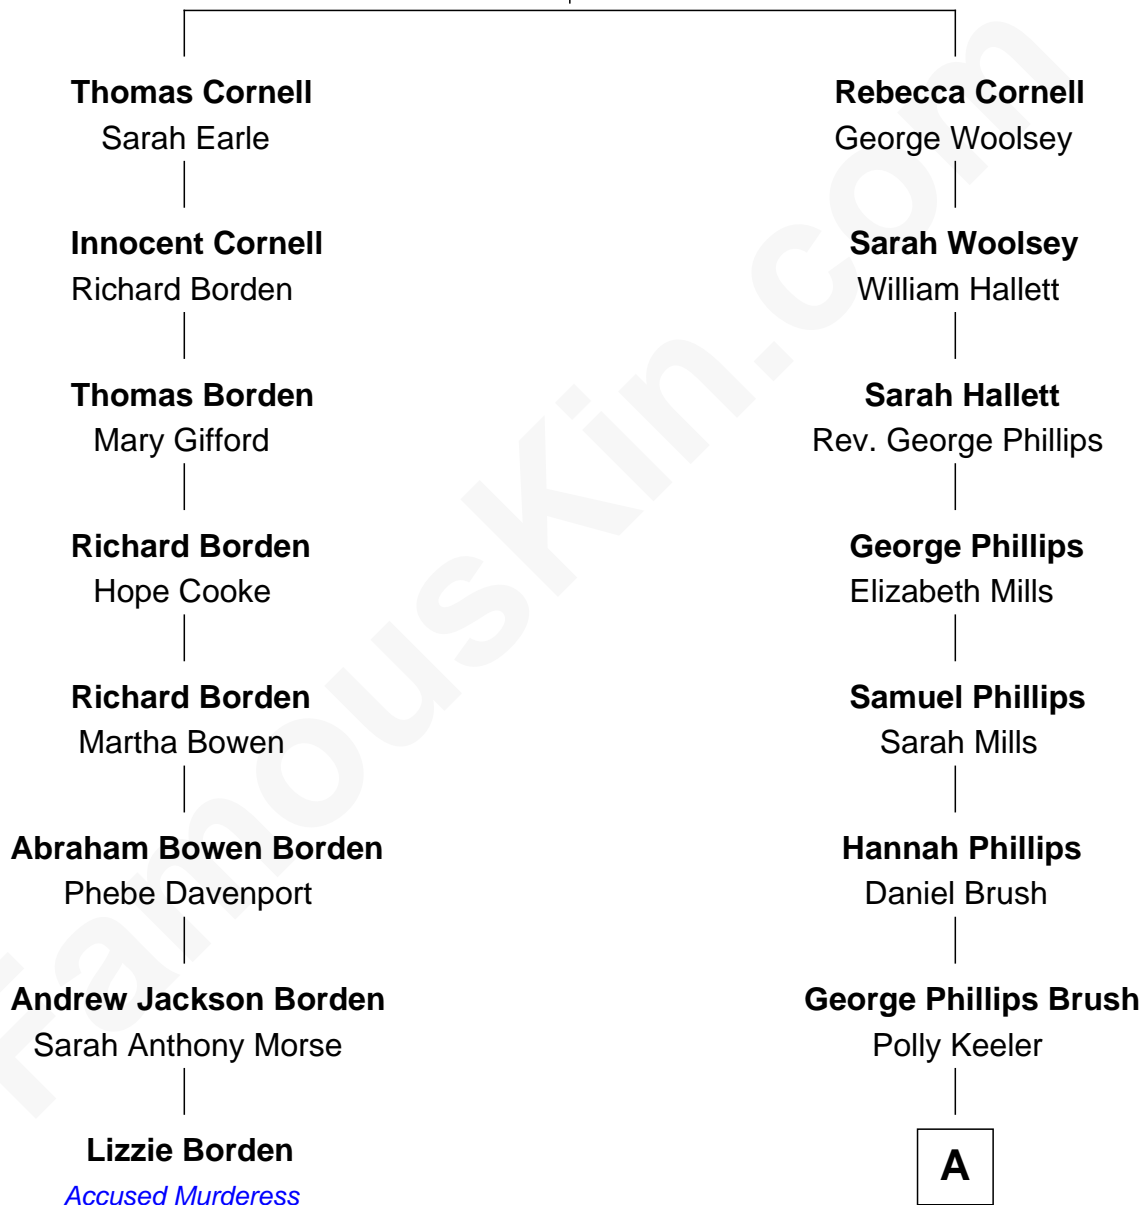

# FamousKin.com Relationship Chart of

**Lizzie Borden**

*Accused Murderess*

7th cousin 5 times removed of

**Bill Gates**

*Founder of Microsoft*

**Thomas Cornell**

Rebecca Briggs

**A**

**Emeline Keeler Brush**

Harvey Woodworth

**Louise Marie Woodworth**

Thomas George Maxwell

**James W. Maxwell**

Belle Oakley

**James Willard Maxwell**

Adelle Thompson

**Mary A. Maxwell**

William Henry Gates

**Bill Gates**

*Founder of Microsoft*