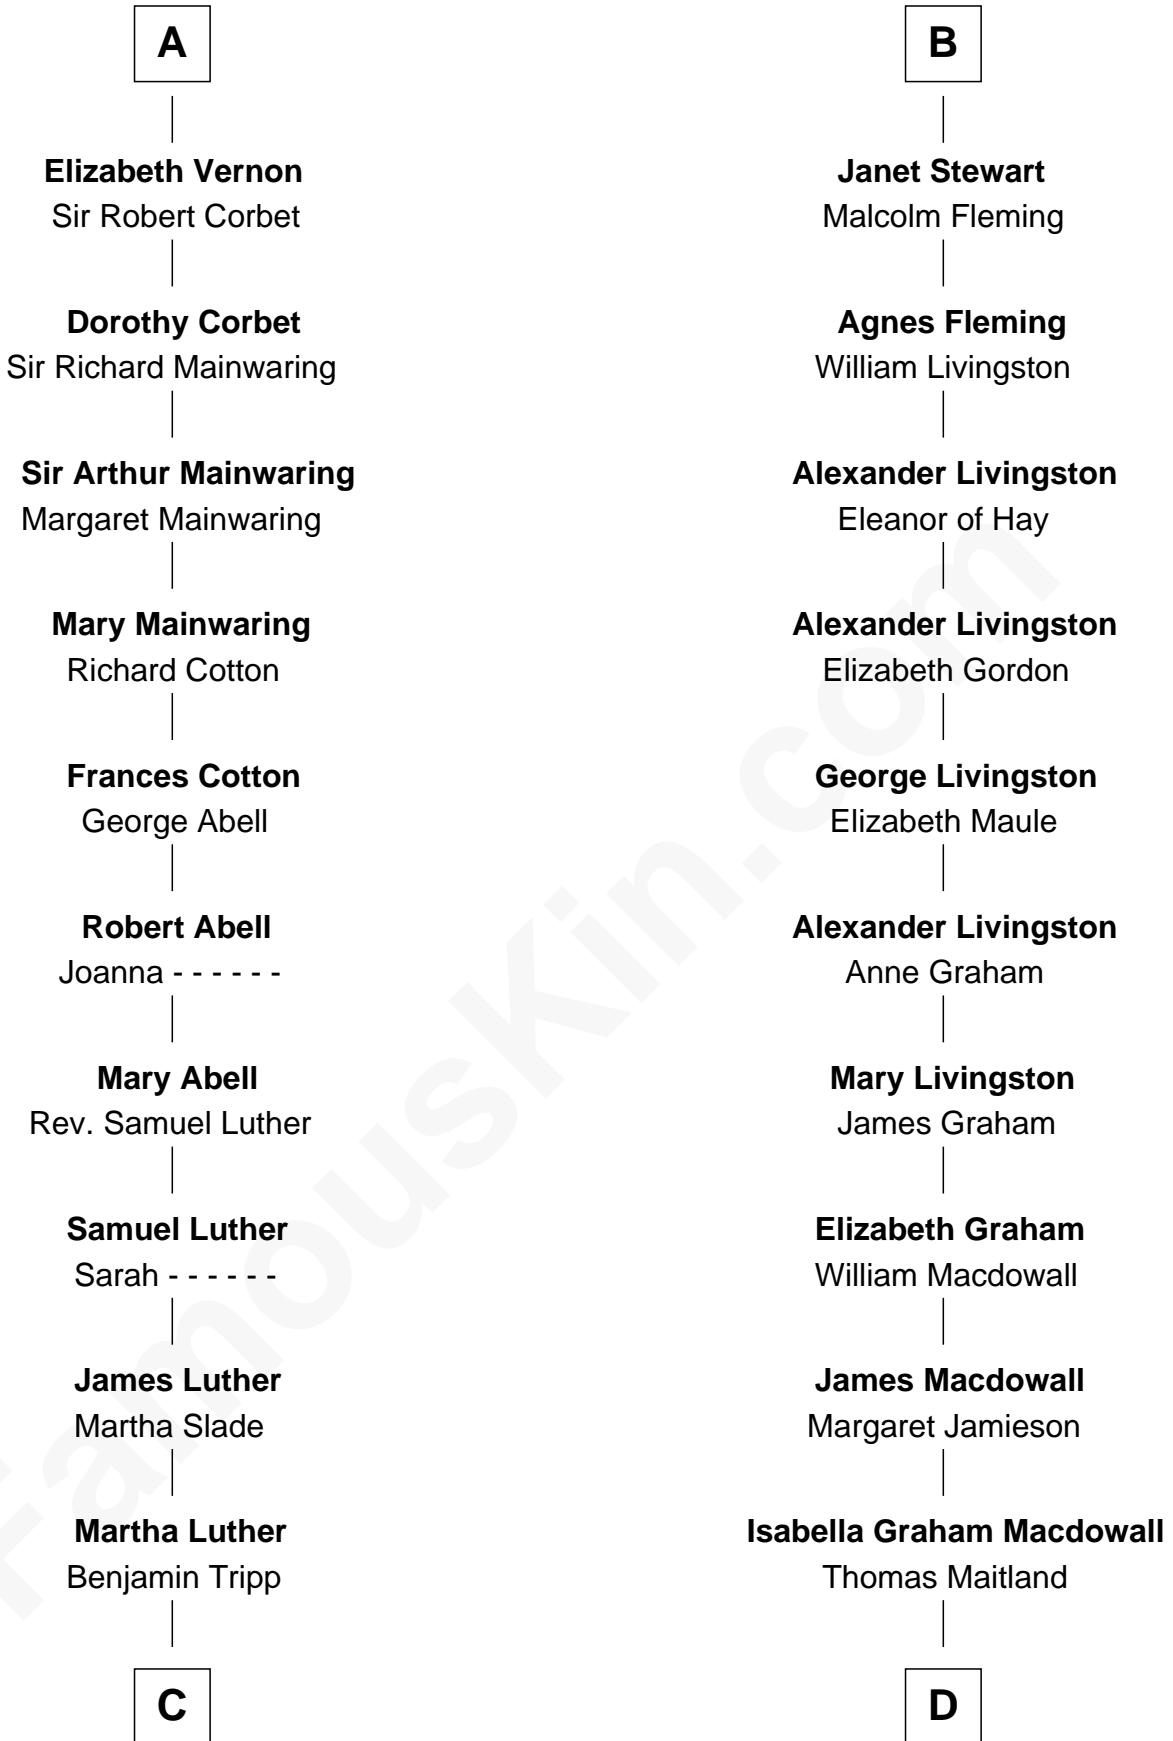

# FamousKin.com Relationship Chart of

**Lizzie Borden**

*Accused Murderess*

21st cousin of

**Howard Dean**

*79th Governor of Vermont*

**C**

**Susanna Tripp**  
John Vinnicum

**Sarah L. Vinnicum**  
Joseph Morse

**Anthony Morse**  
Rhoda Morrison

**Sarah Anthony Morse**  
Andrew Jackson Borden

**Lizzie Borden**  
*Accused Murderess*

**D**

**James William Maitland**  
Agnes Jane O'Reilly