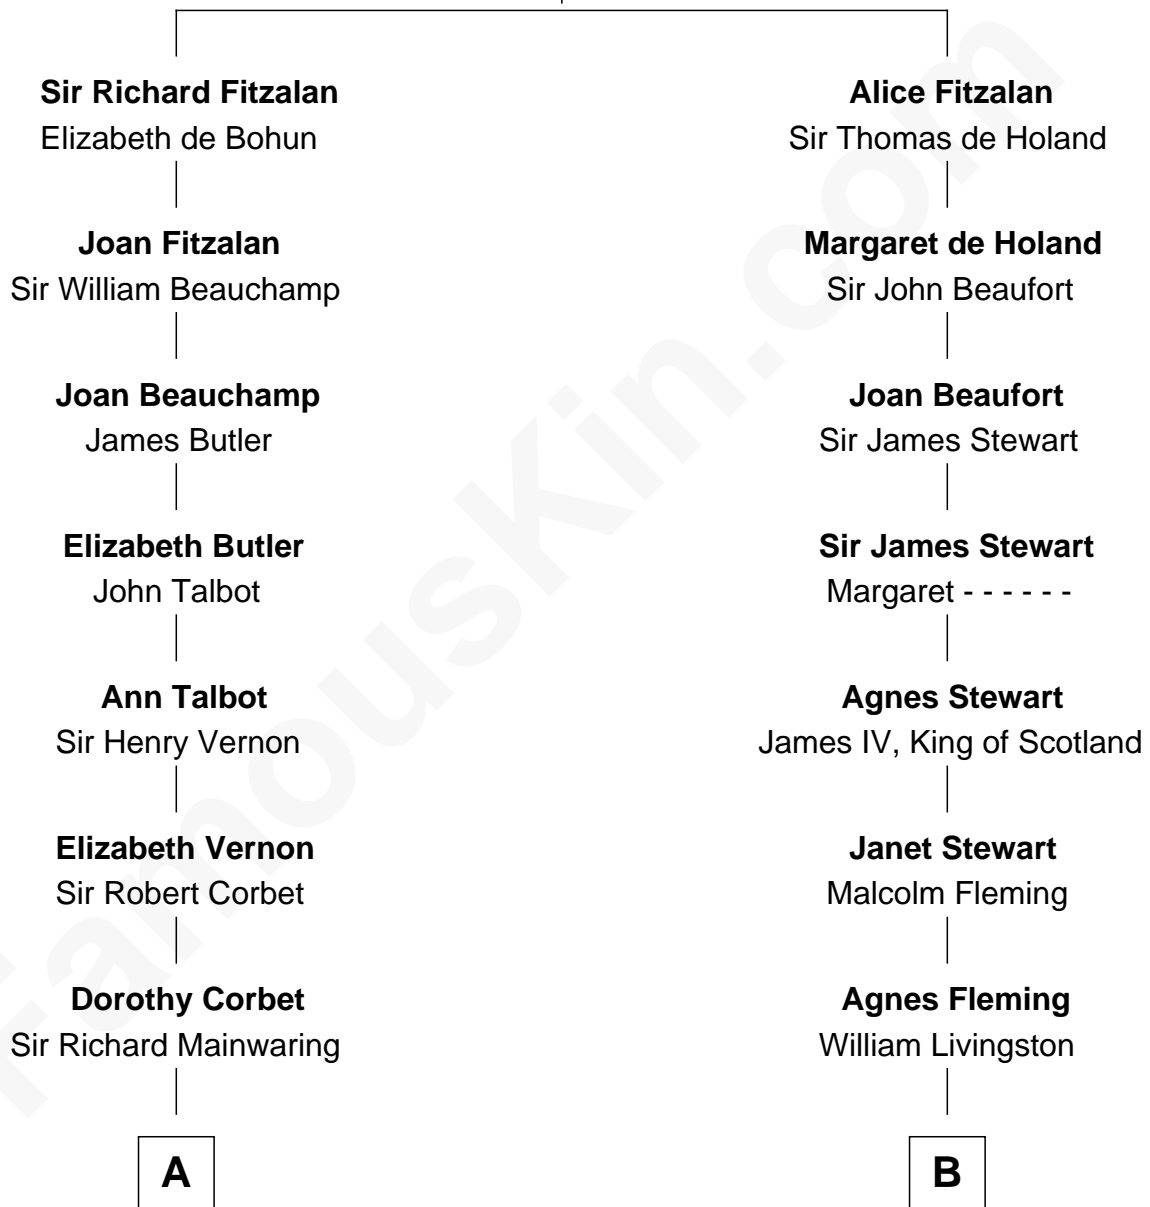

FamousKin.com Relationship Chart of

Lizzie Borden

Accused Murderess

19th cousin of

Howard Dean

79th Governor of Vermont

Richard Fitzalan
Eleanor Plantagenet

C

Anthony Morse
Rhoda Morrison

Sarah Anthony Morse
Andrew Jackson Borden

Lizzie Borden
Accused Murderess

D

James William Maitland
Sylvia Wigglesworth

Andrea Belden Maitland
Howard Brush Dean

Howard Dean
79th Governor of Vermont