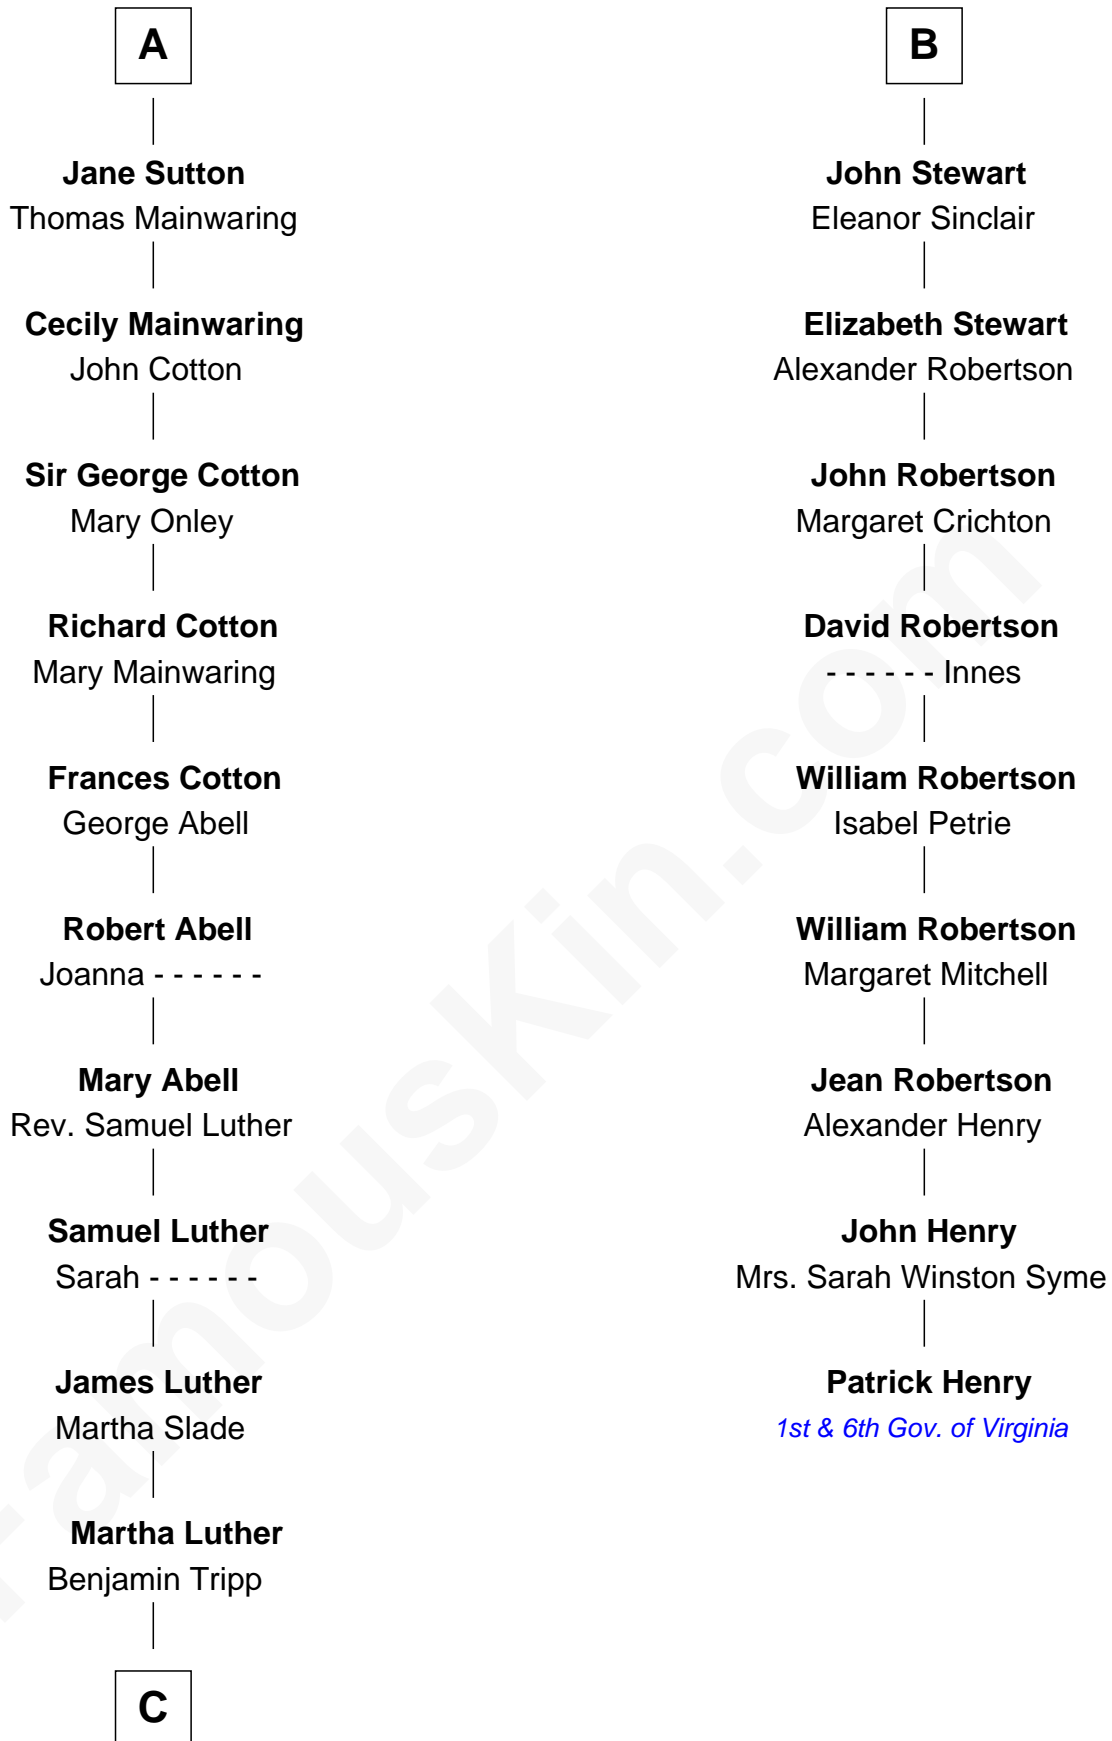

# FamousKin.com Relationship Chart of

**Lizzie Borden**

*Accused Murderess*

15th cousin 6 times removed of

**Patrick Henry**

*1st and 6th Governor of Virginia*

**John, King of England**

*not married*  
----- *De Warenne*

**Sir Thomas de Berkeley**  
Joan de Ferrers

**Edward II, King of England**  
Isabella of France

**Sir Maurice de Berkeley**  
Eve la Zouche

**Edward III, King of England**  
Philippa of Hainault

**Thomas de Berkeley**  
Katherine de Clyvedon

**John of Gaunt**  
Katherine Roet

**Sir John Berkeley**  
Elizabeth Betteshorne

**Sir John Beaufort**  
Margaret de Holand

**Elizabeth Berkeley**  
Sir John Sutton

**Joan Beaufort**  
Sir James Stewart

**A**

**B**

**C**

—  
**Susanna Tripp**

John Vinnicum

—  
**Sarah L. Vinnicum**

Joseph Morse

—  
**Anthony Morse**

Rhoda Morrison