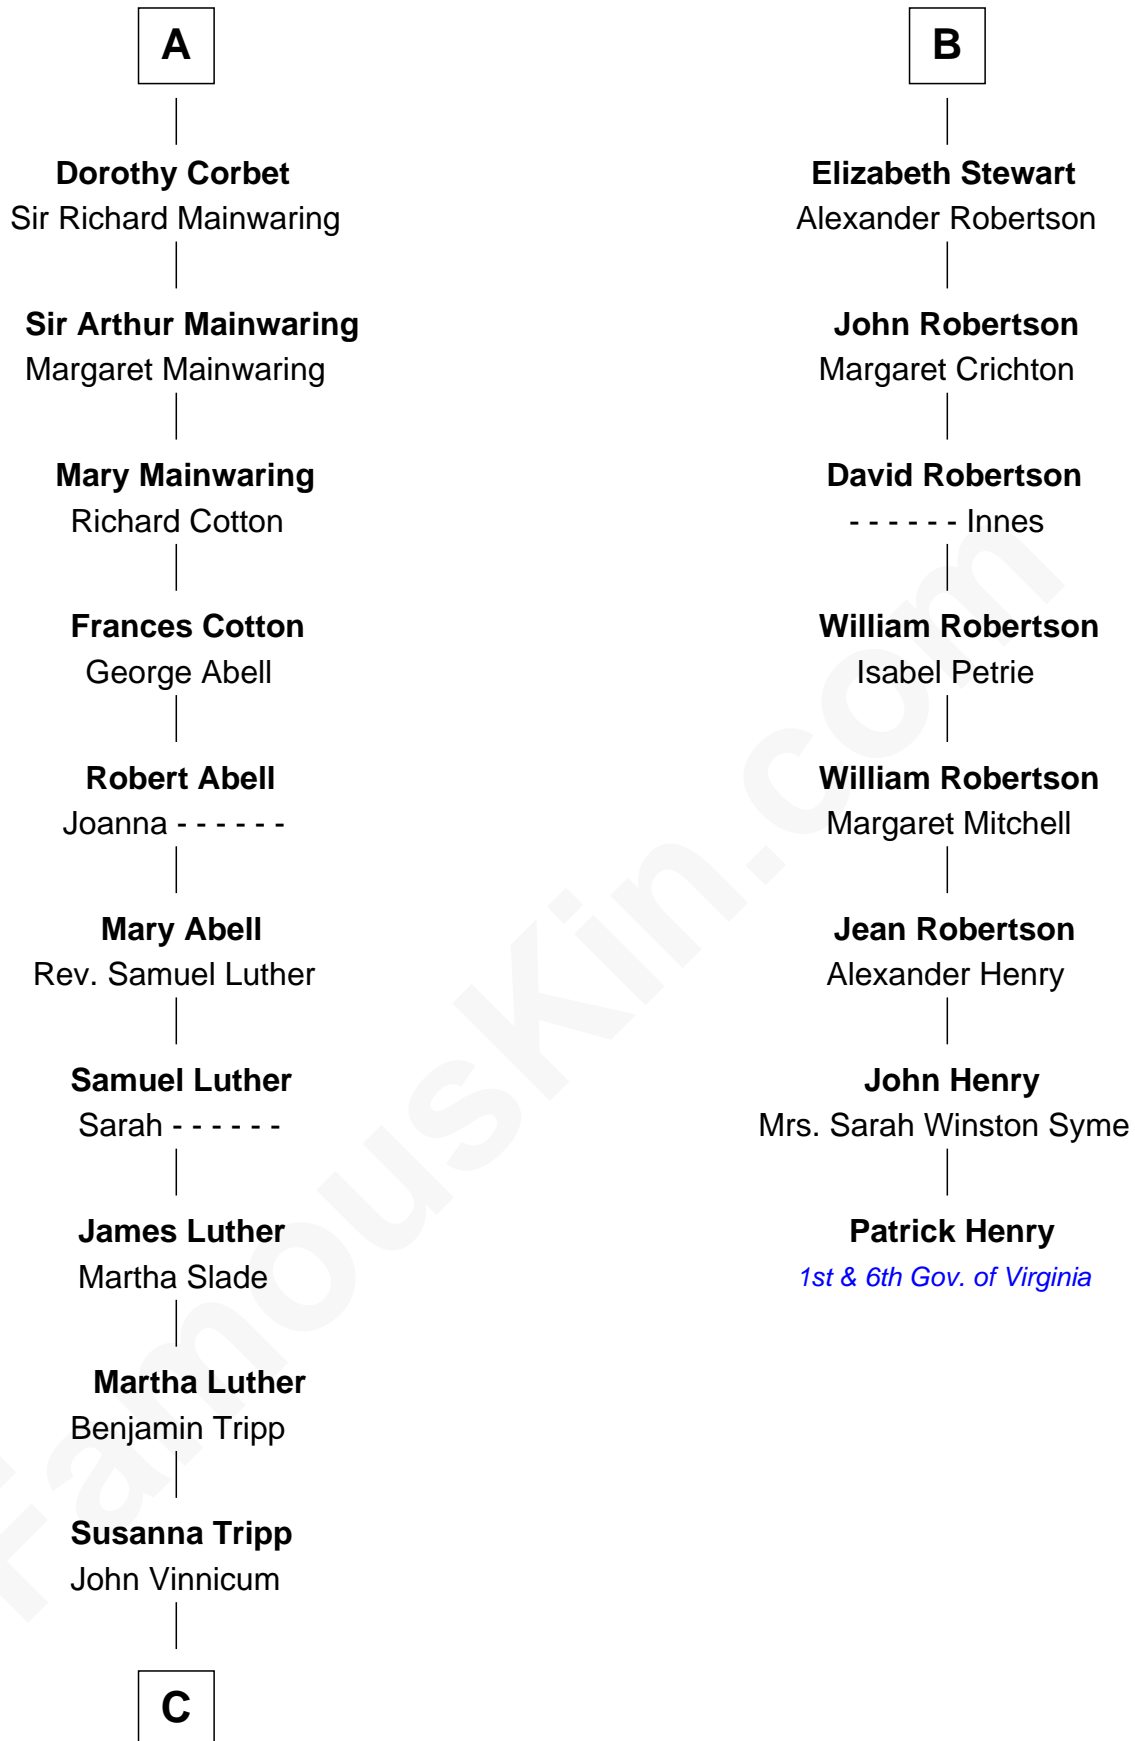

# FamousKin.com Relationship Chart of

**Lizzie Borden**

*Accused Murderess*

14th cousin 6 times removed of

**Patrick Henry**

*1st and 6th Governor of Virginia*

FamousKin.com