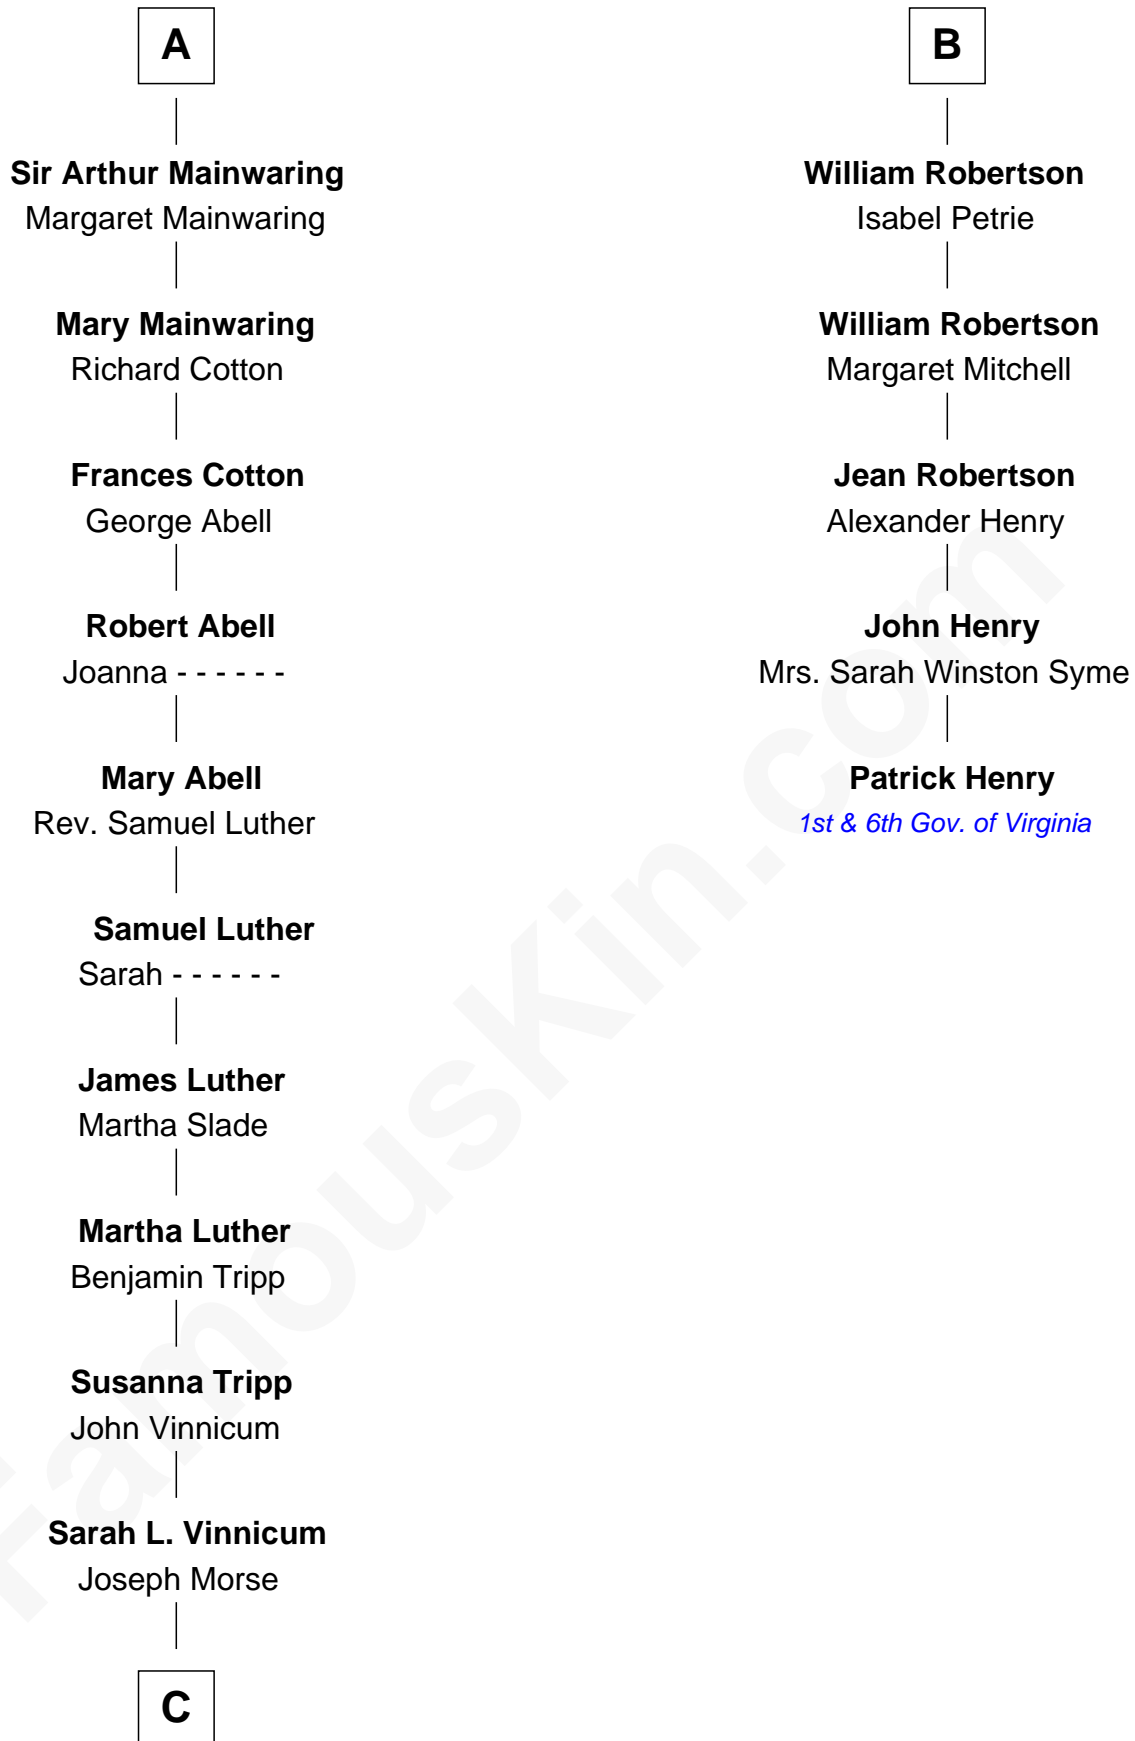

# FamousKin.com Relationship Chart of

**Lizzie Borden**

*Accused Murderess*

11th cousin 8 times removed of

**Patrick Henry**

*1st and 6th Governor of Virginia*

**Richard Fitzalan**  
Eleanor Plantagenet

**C**

—  
**Anthony Morse**

Rhoda Morrison

—  
**Sarah Anthony Morse**

Andrew Jackson Borden

—  
**Lizzie Borden**

*Accused Murderess*

FamousKin.com