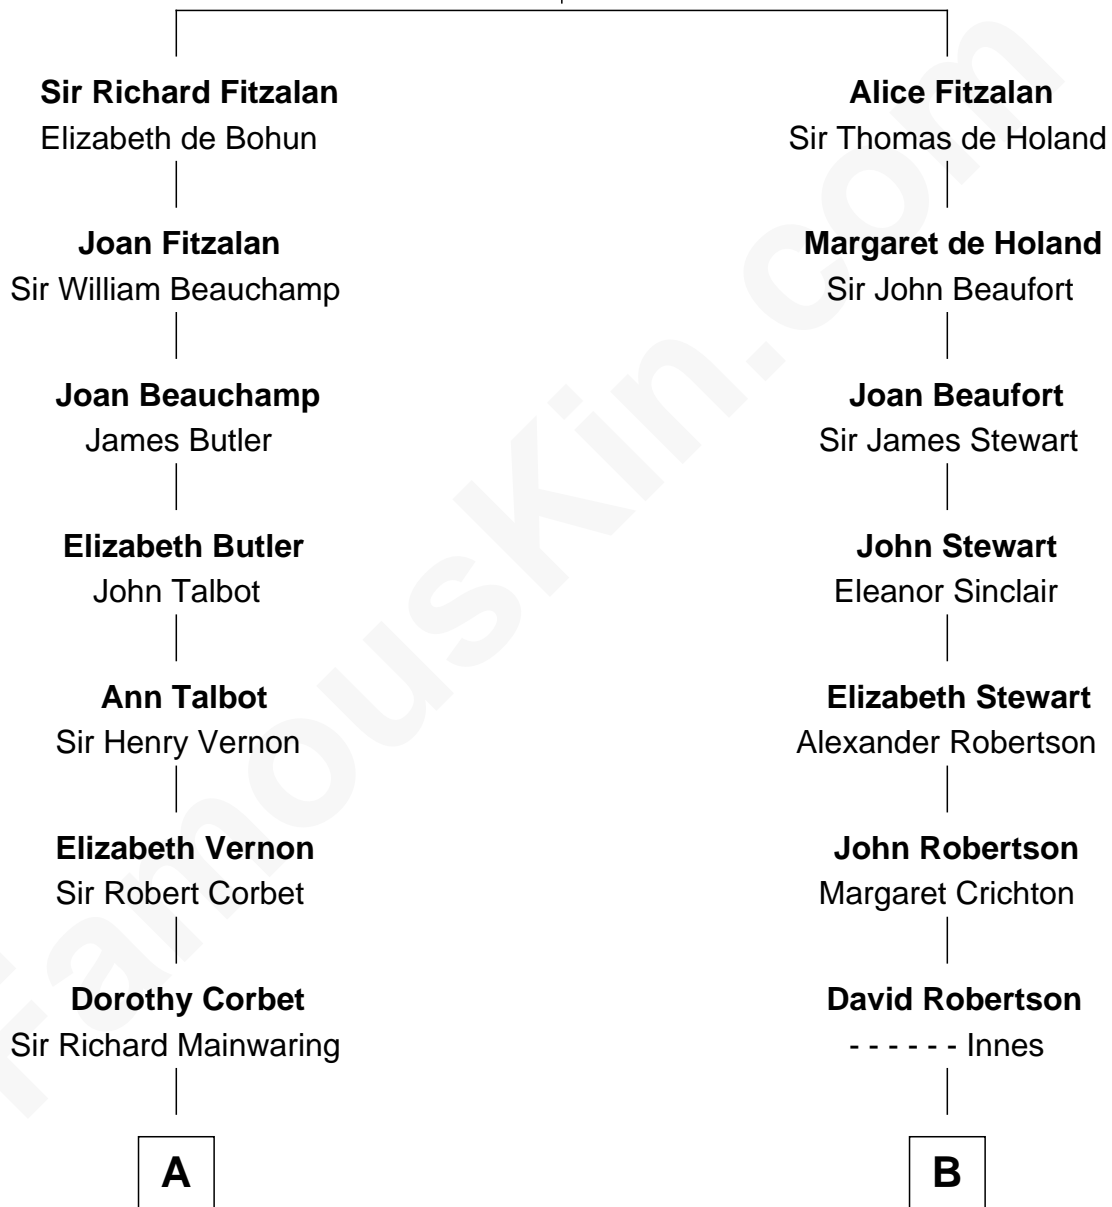

# FamousKin.com Relationship Chart of

**Lizzie Borden**

*Accused Murderess*

11th cousin 8 times removed of

**Patrick Henry**

*1st and 6th Governor of Virginia*

**Richard Fitzalan**  
Eleanor Plantagenet

**C**

—  
**Anthony Morse**

Rhoda Morrison

—  
**Sarah Anthony Morse**

Andrew Jackson Borden

—  
**Lizzie Borden**

*Accused Murderess*

FamousKin.com