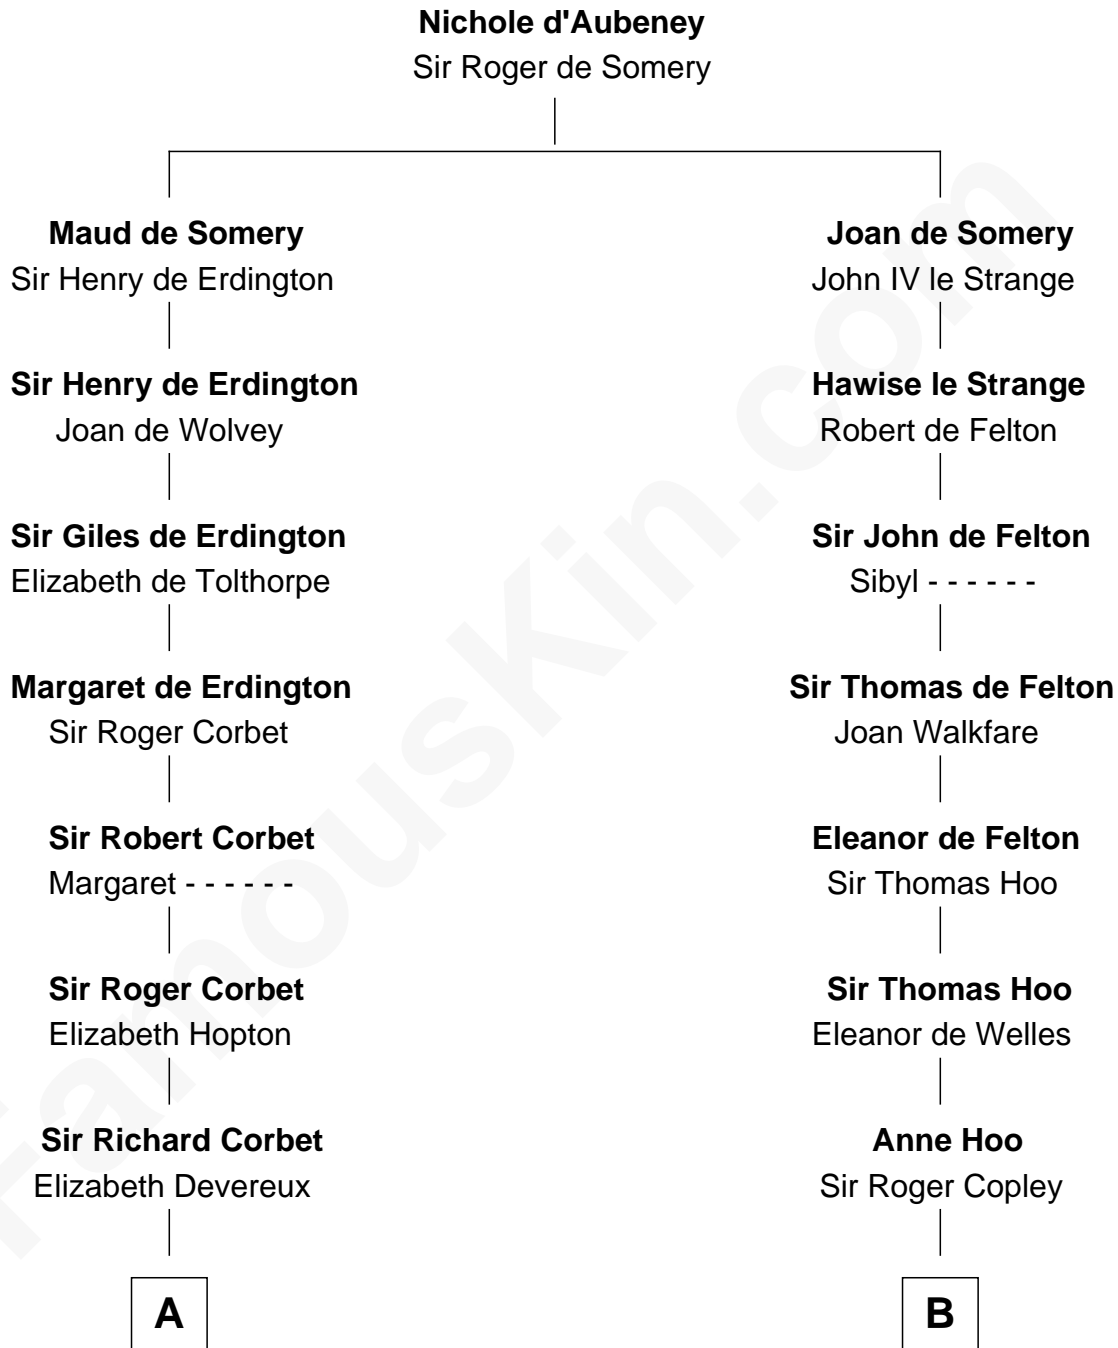

FamousKin.com Relationship Chart of

Lizzie Borden

Accused Murderess

21st cousin of

Ray Bradbury

Author of The Martian Chronicles

C

Susanna Tripp
John Vinnicum

Sarah L. Vinnicum
Joseph Morse

Anthony Morse
Rhoda Morrison

Sarah Anthony Morse
Andrew Jackson Borden

Lizzie Borden
Accused Murderess

D

Samuel Bradbury
Frances Mary Rohead

Samuel Irving Bradbury
Mary Adell Spaulding