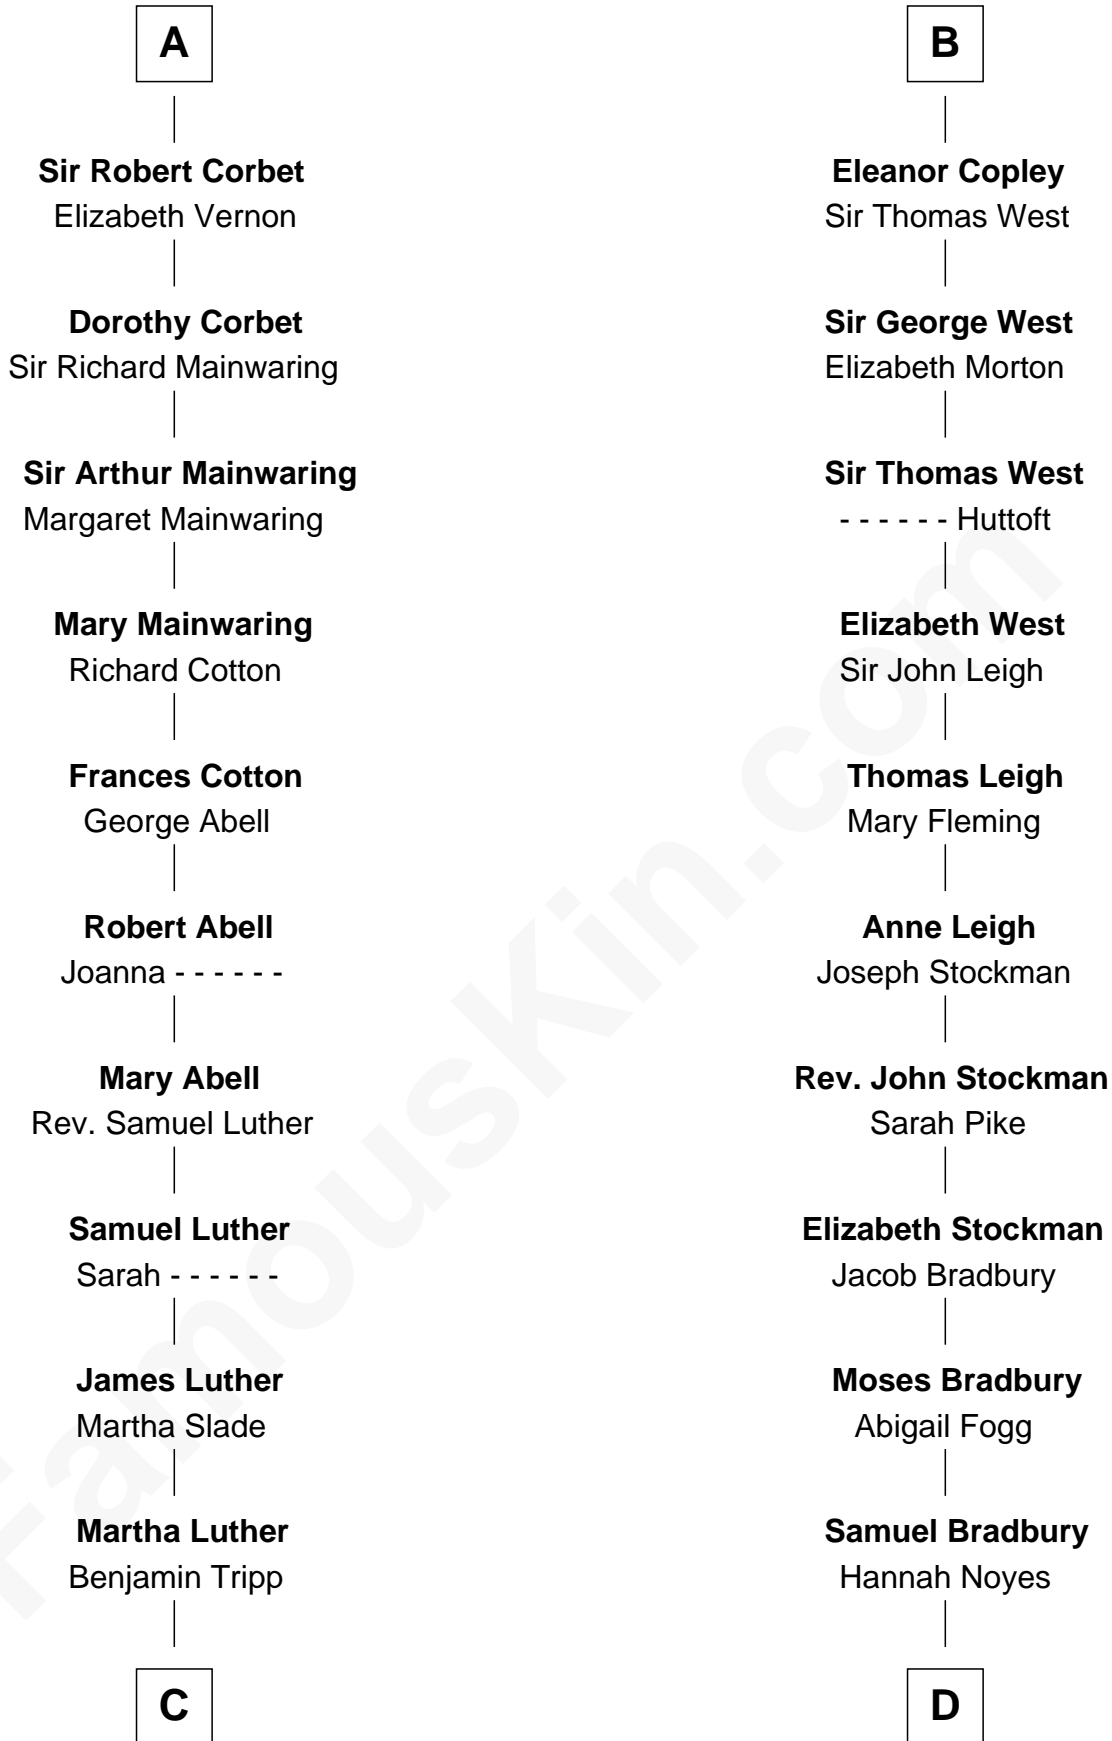

FamousKin.com Relationship Chart of

Lizzie Borden

Accused Murderess

21st cousin of

Ray Bradbury

Author of The Martian Chronicles

C

Susanna Tripp
John Vinnicum

Sarah L. Vinnicum
Joseph Morse

Anthony Morse
Rhoda Morrison

Sarah Anthony Morse
Andrew Jackson Borden

Lizzie Borden
Accused Murderess

D

Samuel Bradbury
Frances Mary Rohead

Samuel Irving Bradbury
Mary Adell Spaulding