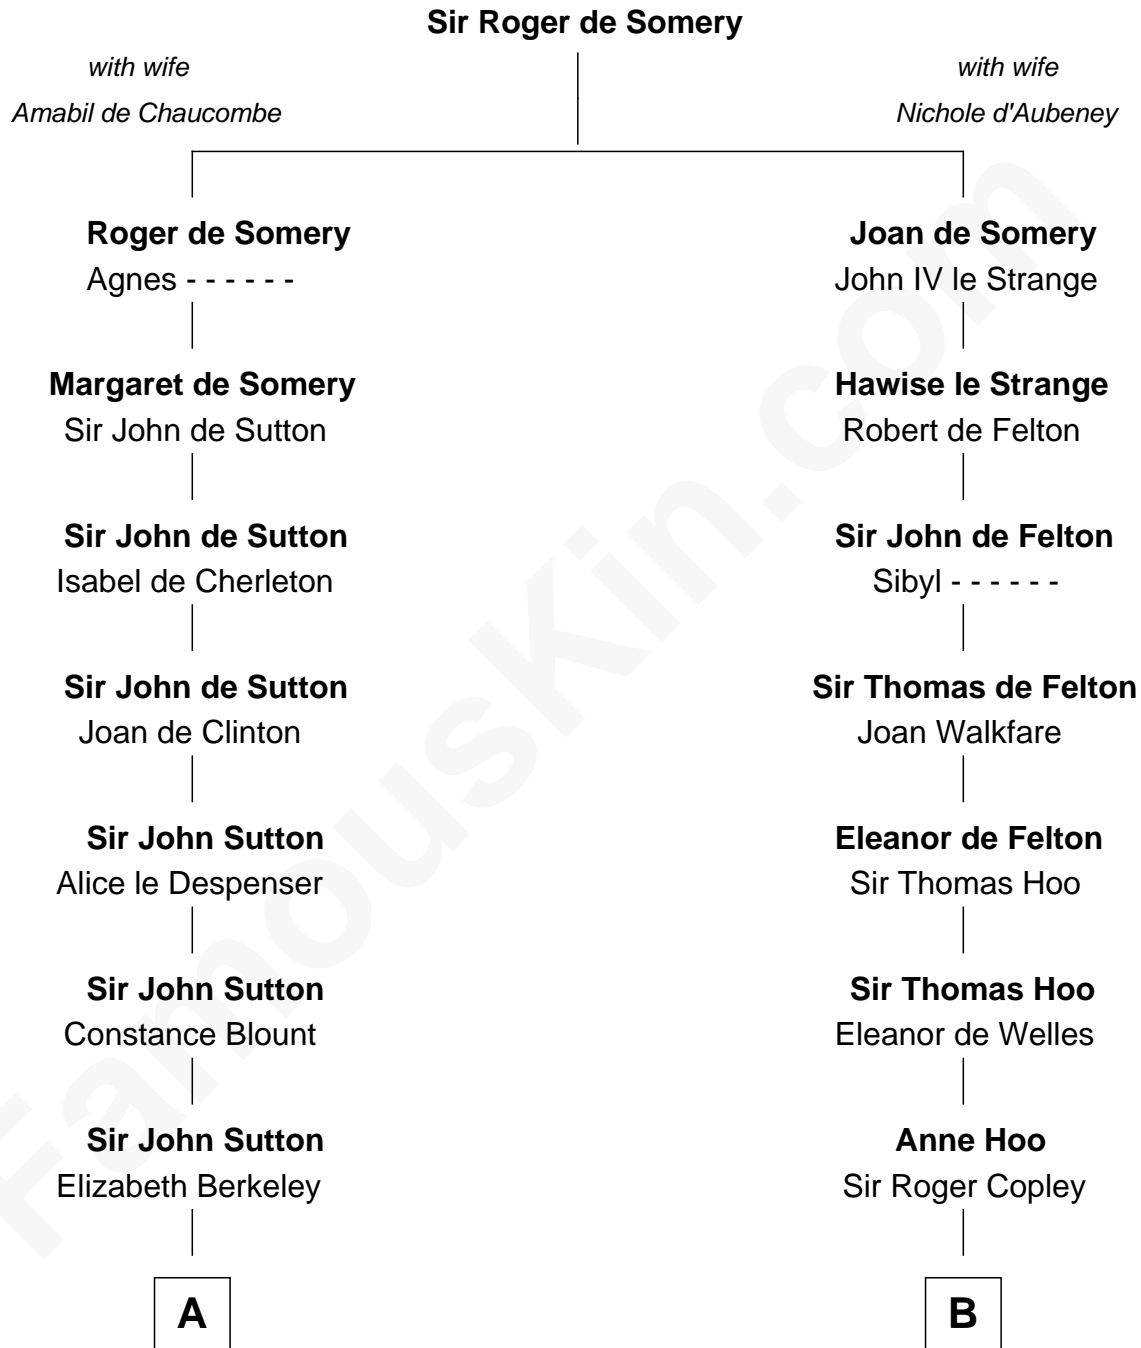

FamousKin.com Relationship Chart of

Lizzie Borden

Accused Murderess

21st cousin of

Ray Bradbury

Author of The Martian Chronicles

C

Susanna Tripp
John Vinnicum

Sarah L. Vinnicum
Joseph Morse

Anthony Morse
Rhoda Morrison

Sarah Anthony Morse
Andrew Jackson Borden

Lizzie Borden
Accused Murderess

D

Samuel Bradbury
Frances Mary Rothead

Samuel Irving Bradbury
Mary Adell Spaulding