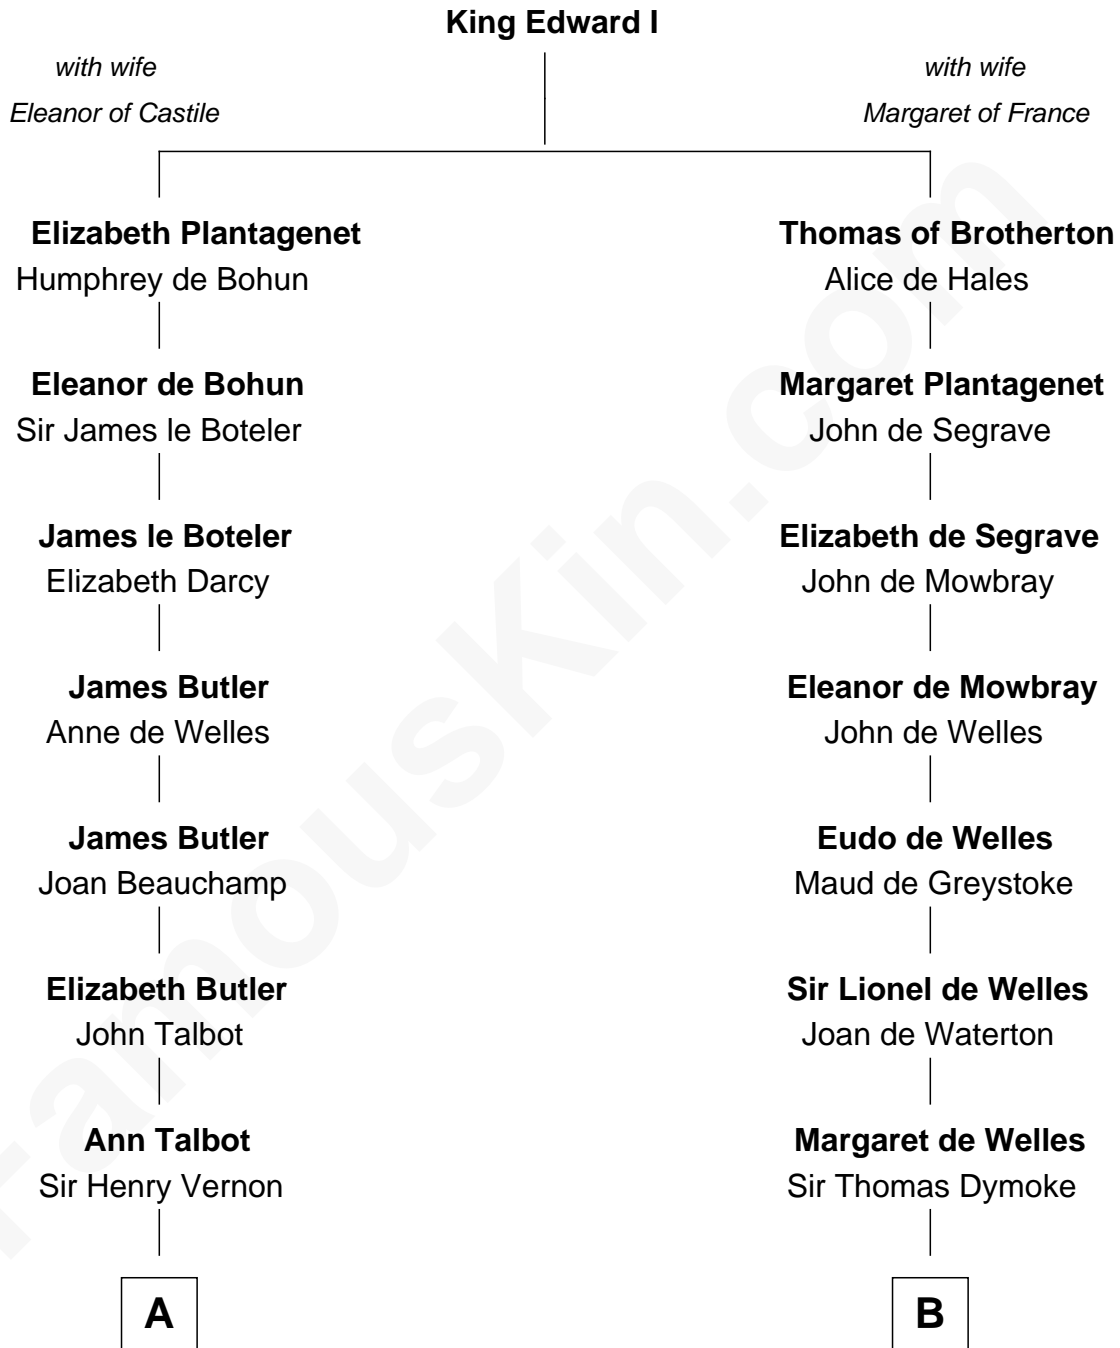

FamousKin.com Relationship Chart of

Lizzie Borden

Accused Murderess

21st cousin of

Ray Bradbury

Author of The Martian Chronicles

C

Susanna Tripp

John Vinnicum

Sarah L. Vinnicum

Joseph Morse

Anthony Morse

Rhoda Morrison

Sarah Anthony Morse

Andrew Jackson Borden

Lizzie Borden

Accused Murderess

D

Samuel Bradbury

Frances Mary Rothead

Samuel Irving Bradbury

Mary Adell Spaulding

Samuel Hinkston Bradbury

Minnie Alice Davis