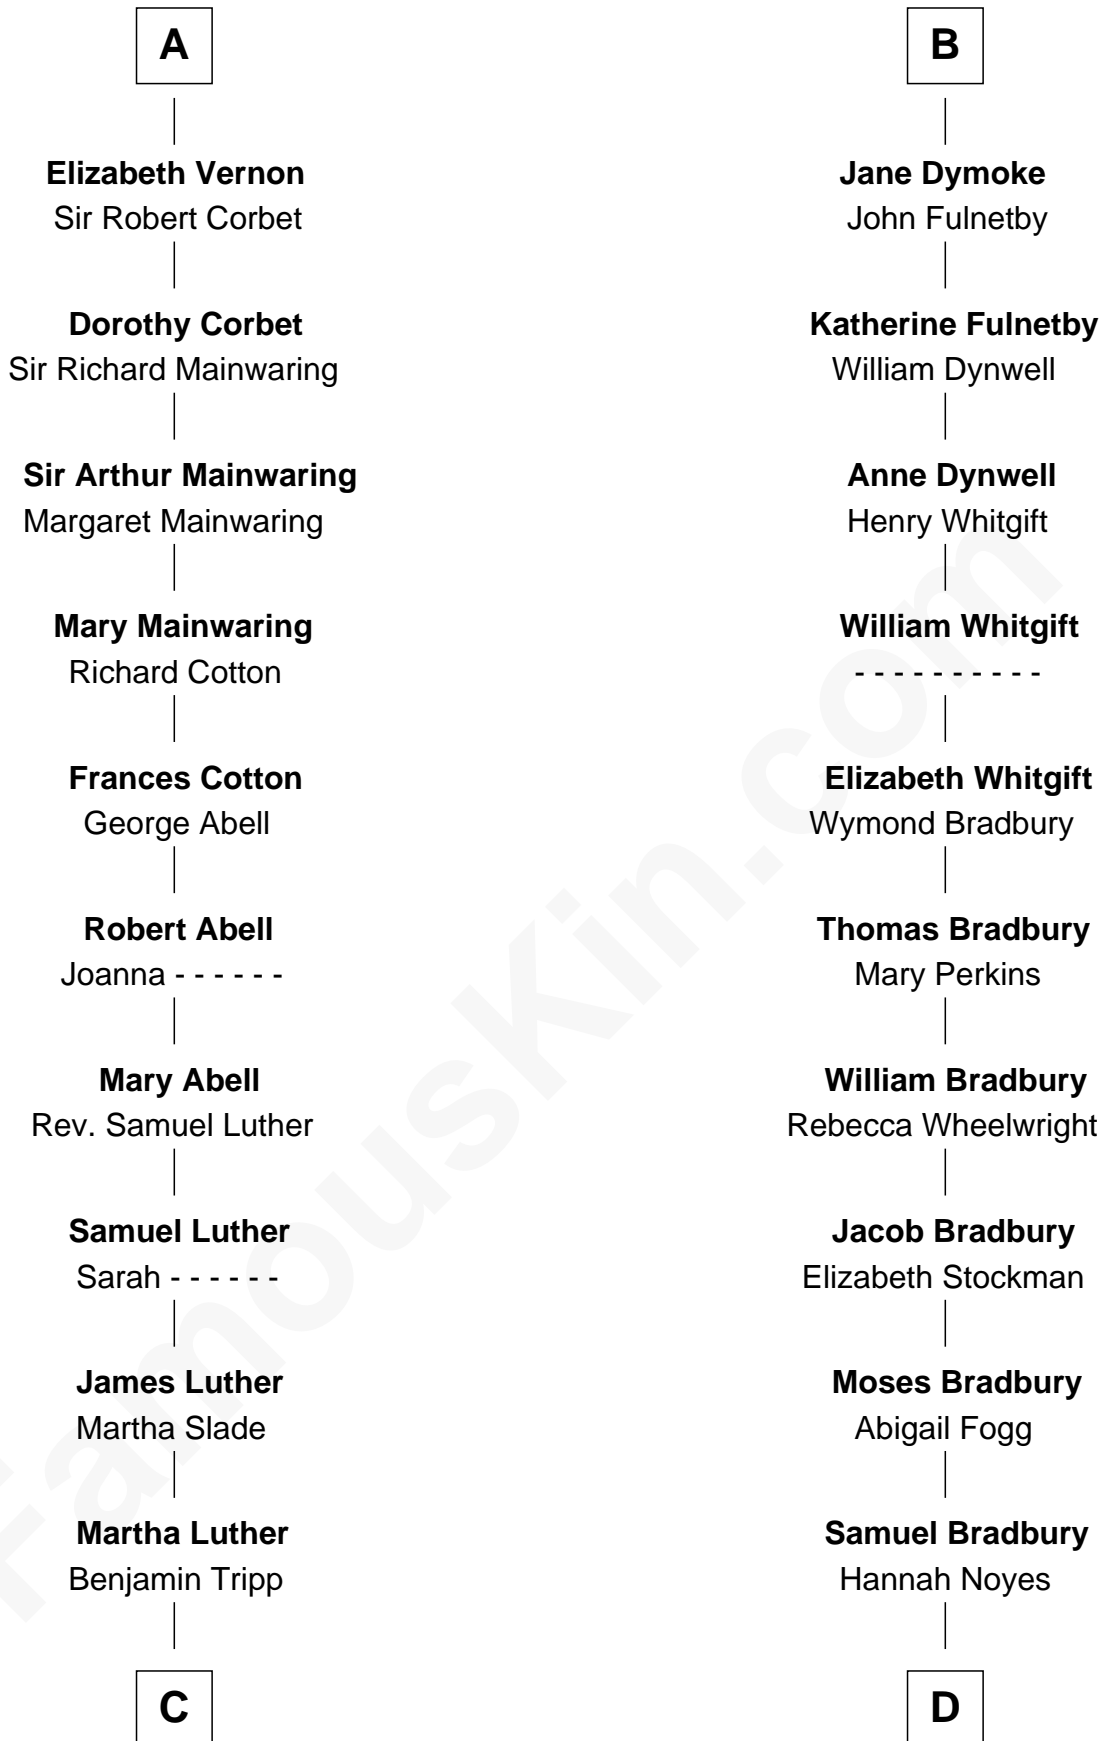

FamousKin.com Relationship Chart of

Lizzie Borden

Accused Murderess

21st cousin of

Ray Bradbury

Author of The Martian Chronicles

C

Susanna Tripp

John Vinnicum

Sarah L. Vinnicum

Joseph Morse

Anthony Morse

Rhoda Morrison

Sarah Anthony Morse

Andrew Jackson Borden

Lizzie Borden

Accused Murderess

D

Samuel Bradbury

Frances Mary Rothead

Samuel Irving Bradbury

Mary Adell Spaulding

Samuel Hinkston Bradbury

Minnie Alice Davis