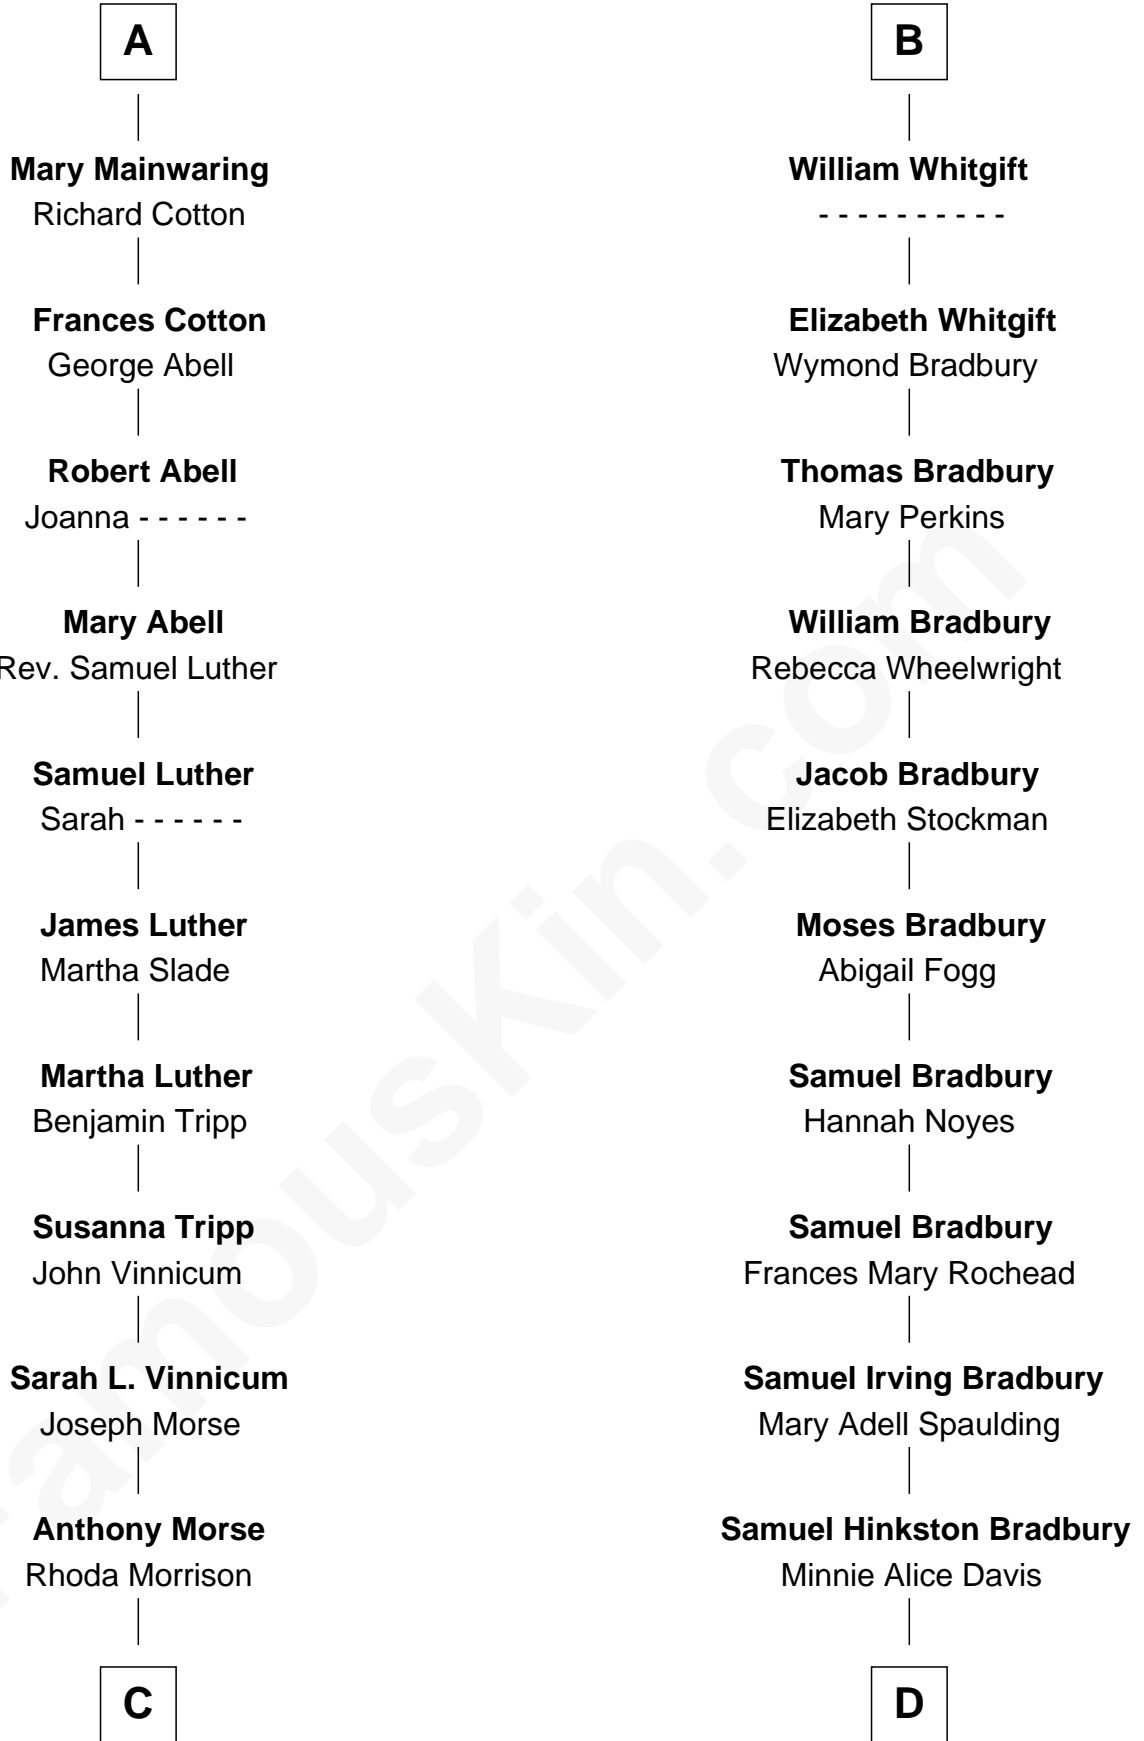

FamousKin.com Relationship Chart of

Lizzie Borden

Accused Murderess

18th cousin of

Ray Bradbury

Author of The Martian Chronicles

John de Welles

Maud de Roos

Eleanor de Mowbray

Eudo de Welles

Maud de Greystoke

Sir Lionel de Welles

Joan de Waterton

Margaret de Welles

Sir Thomas Dymoke

Jane Dymoke

John Fulnetby

Katherine Fulnetby

William Dynwell

Anne Dynwell

Henry Whitgift

B

C

Sarah Anthony Morse
Andrew Jackson Borden

Lizzie Borden
Accused Murderess

D

Leonard Spaulding Bradbury
Esther Marie Moberg

Ray Bradbury
Author of The Martian Chronicles

FamousKin.com