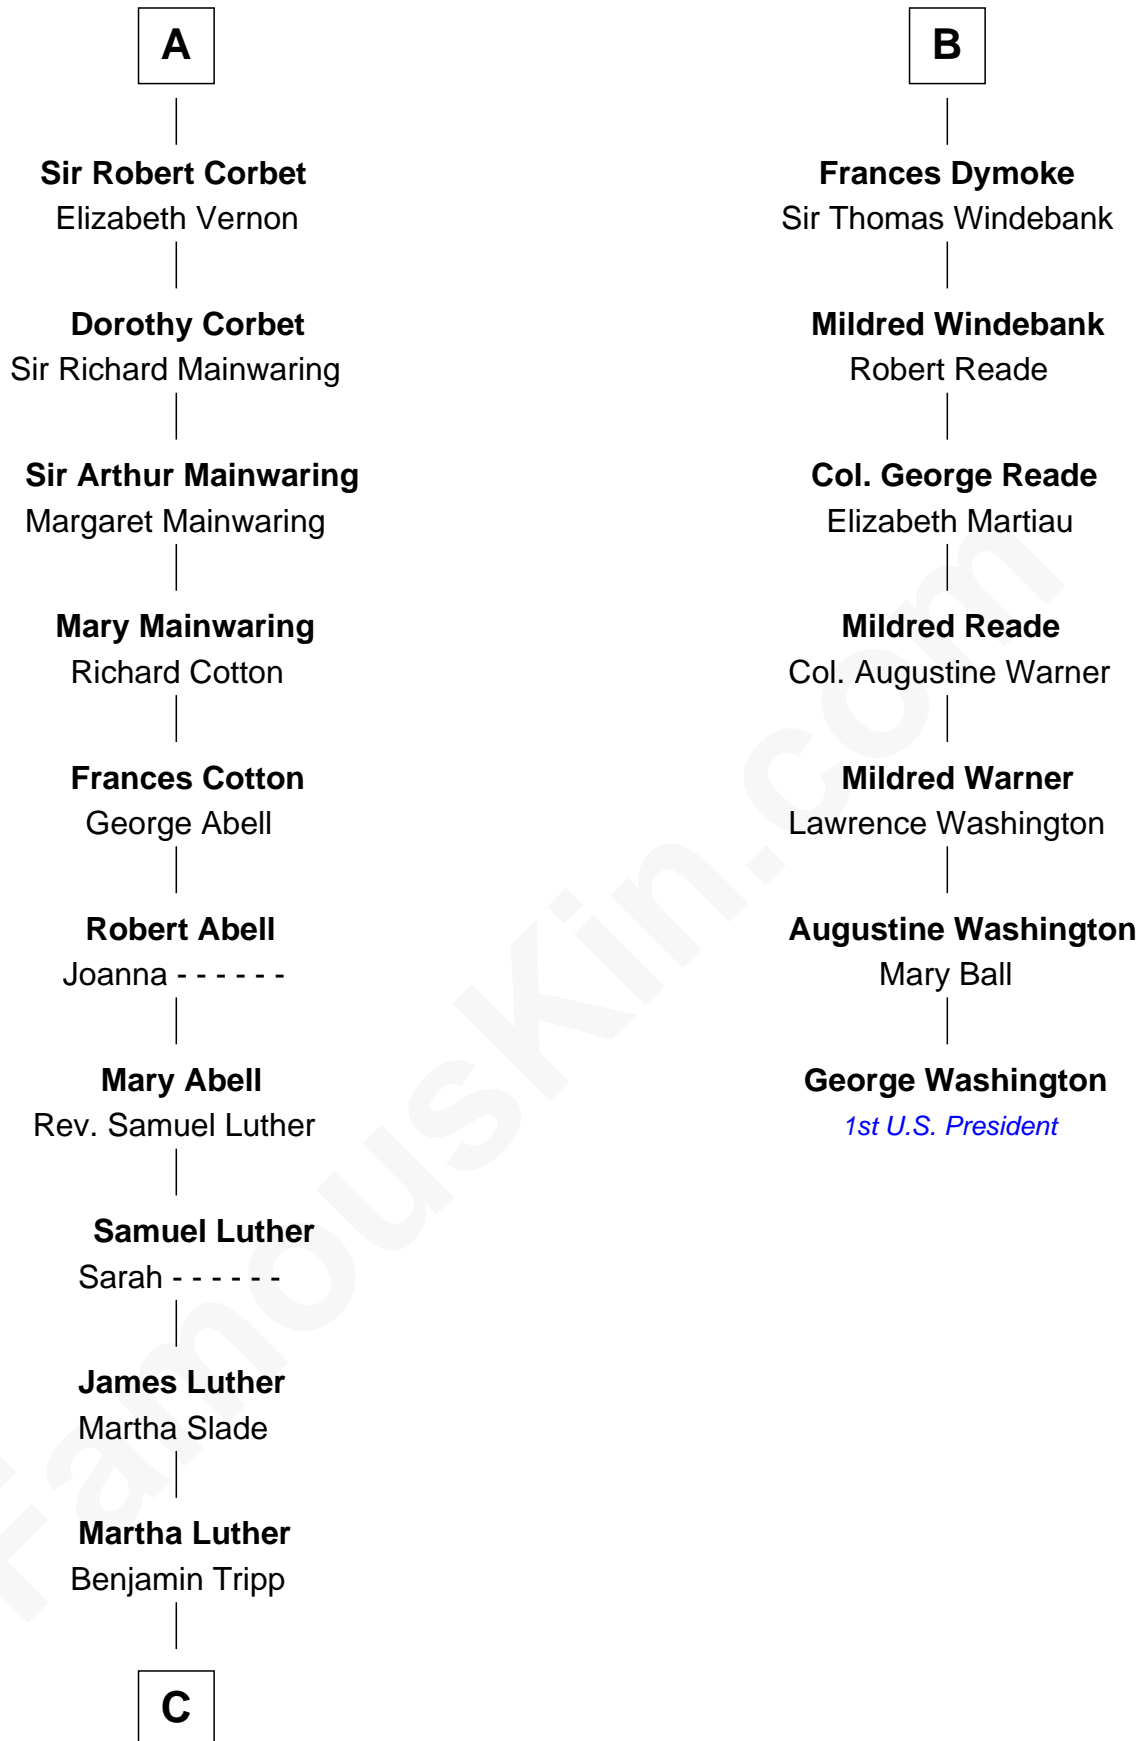

FamousKin.com Relationship Chart of

Lizzie Borden

Accused Murderess

13th cousin 8 times removed of

George Washington

1st U.S. President

C

—
Susanna Tripp

John Vinnicum

—
Sarah L. Vinnicum

Joseph Morse

—
Anthony Morse

Rhoda Morrison

—
Sarah Anthony Morse

Andrew Jackson Borden

—
Lizzie Borden

Accused Murderess

FamousKin.com