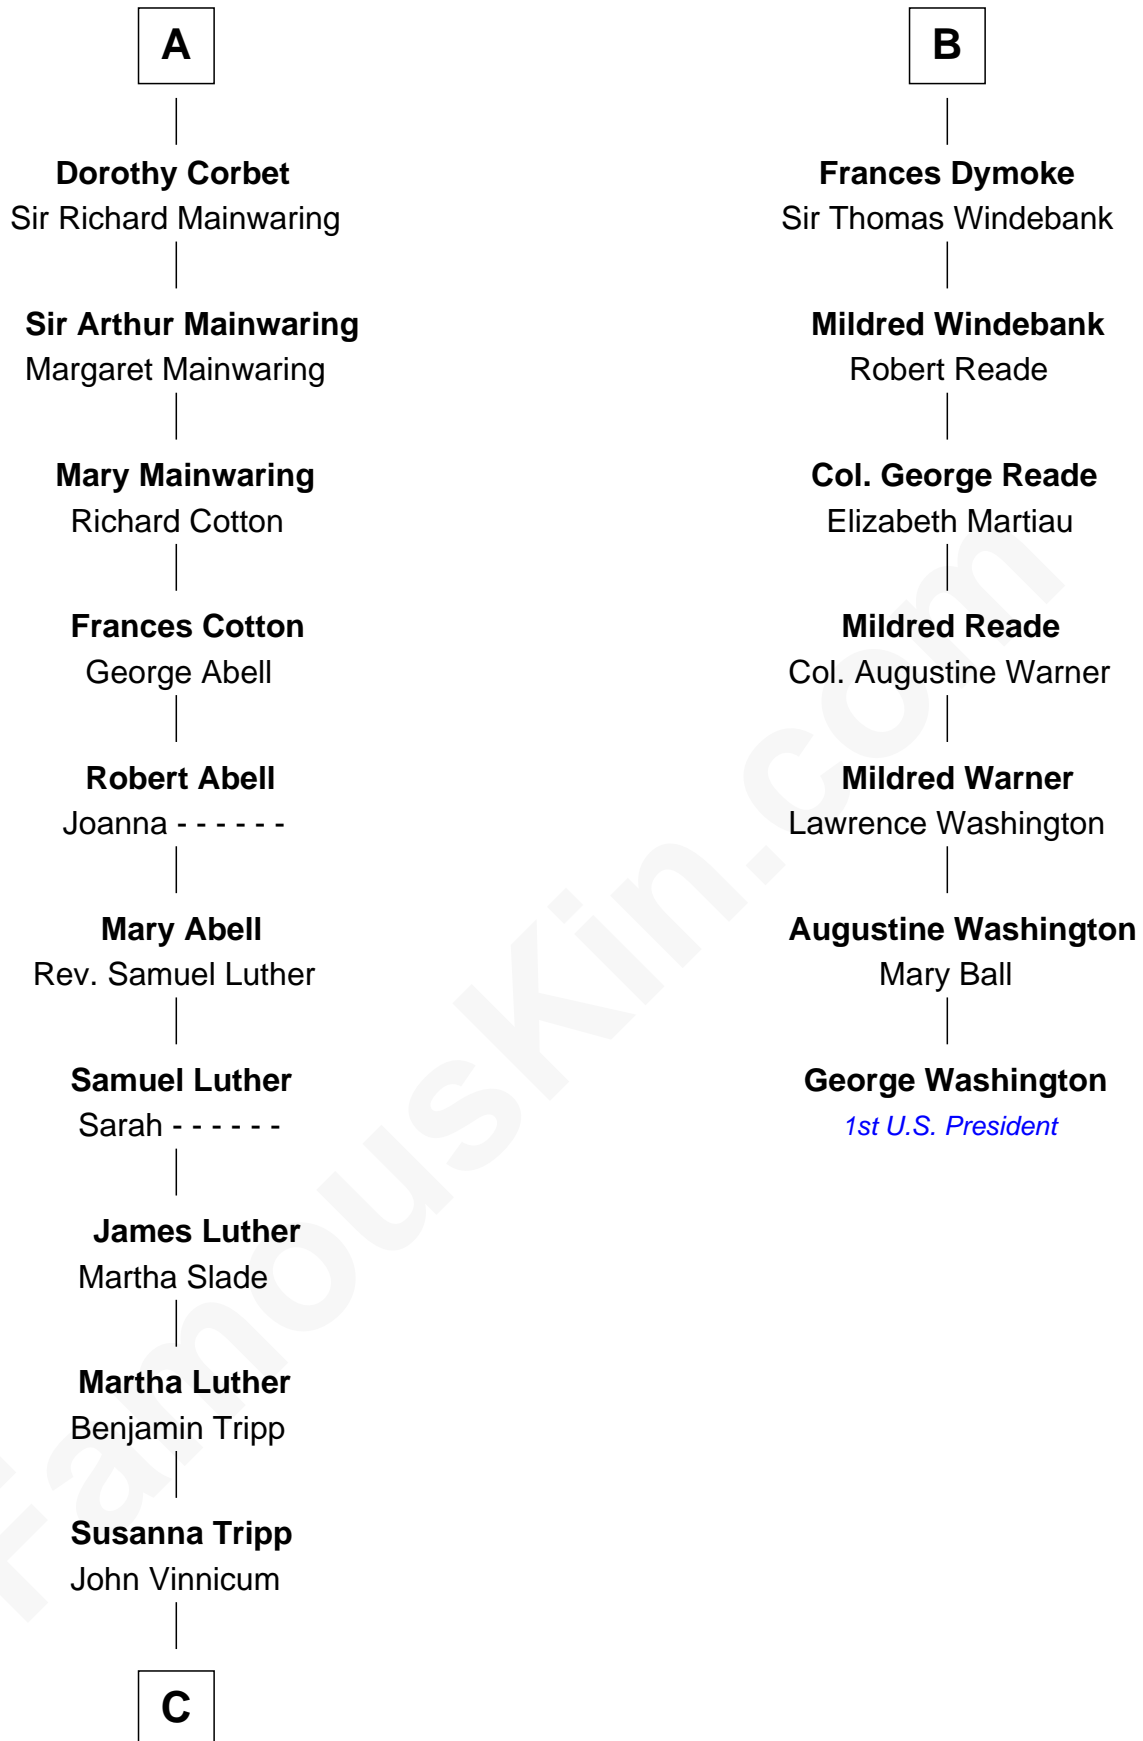

FamousKin.com Relationship Chart of

Lizzie Borden

Accused Murderess

13th cousin 7 times removed of

George Washington

1st U.S. President

C

—
Sarah L. Vinnicum

Joseph Morse

—
Anthony Morse

Rhoda Morrison

—
Sarah Anthony Morse

Andrew Jackson Borden

—
Lizzie Borden

Accused Murderess

FamousKin.com