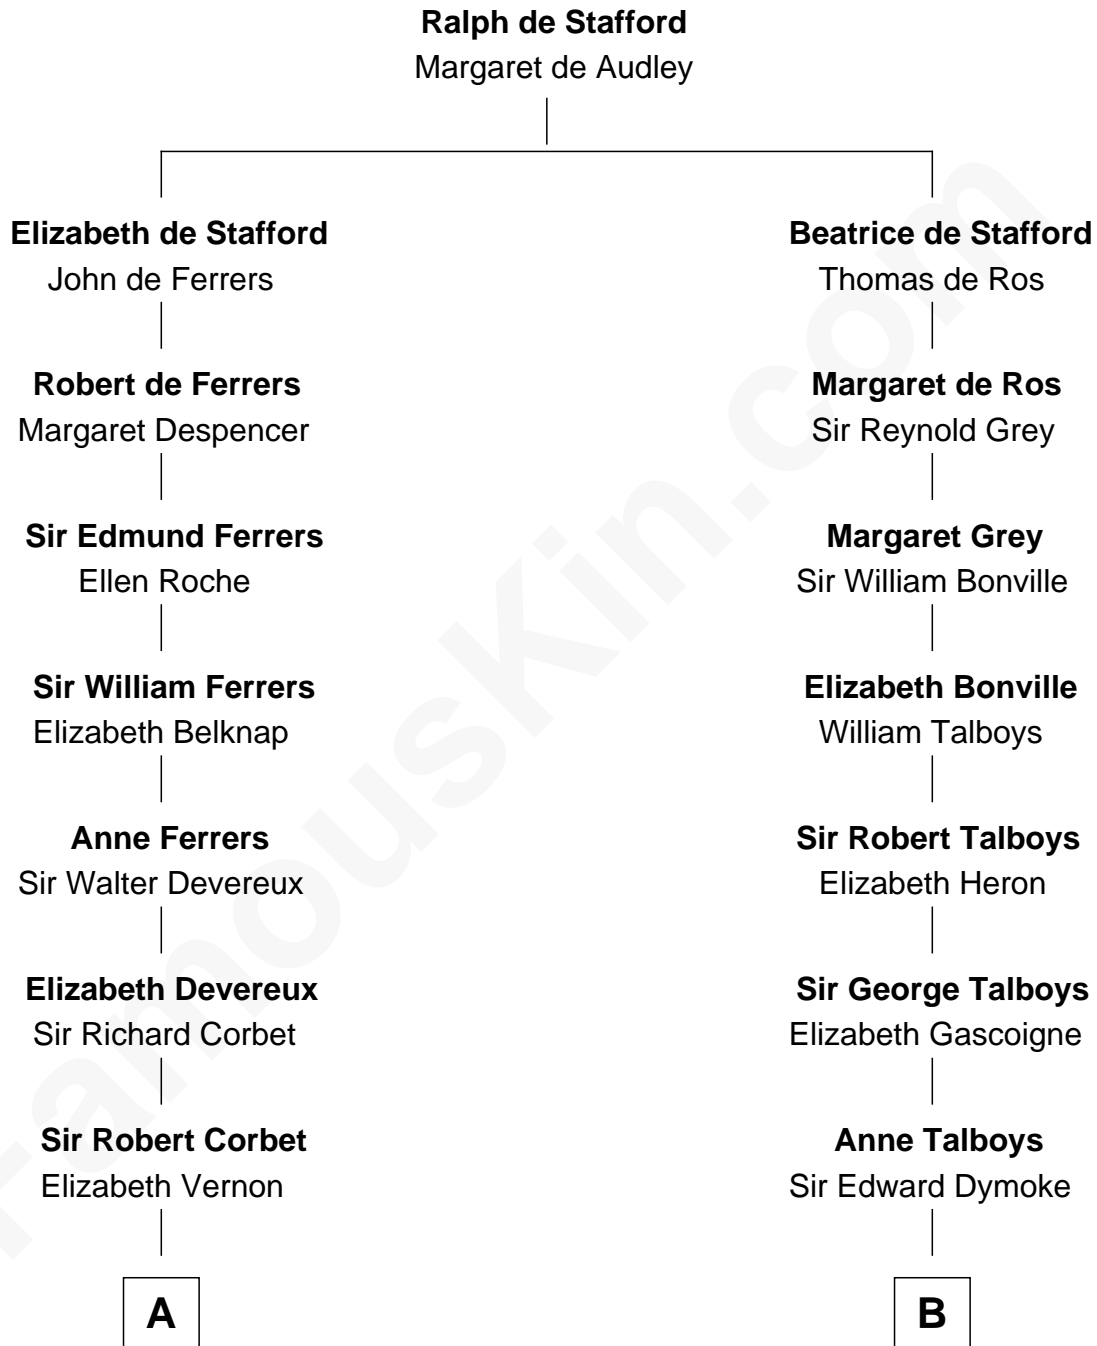

FamousKin.com Relationship Chart of

Lizzie Borden

Accused Murderess

13th cousin 7 times removed of

George Washington

1st U.S. President

C

—
Sarah L. Vinnicum

Joseph Morse

—
Anthony Morse

Rhoda Morrison

—
Sarah Anthony Morse

Andrew Jackson Borden

—
Lizzie Borden

Accused Murderess

FamousKin.com