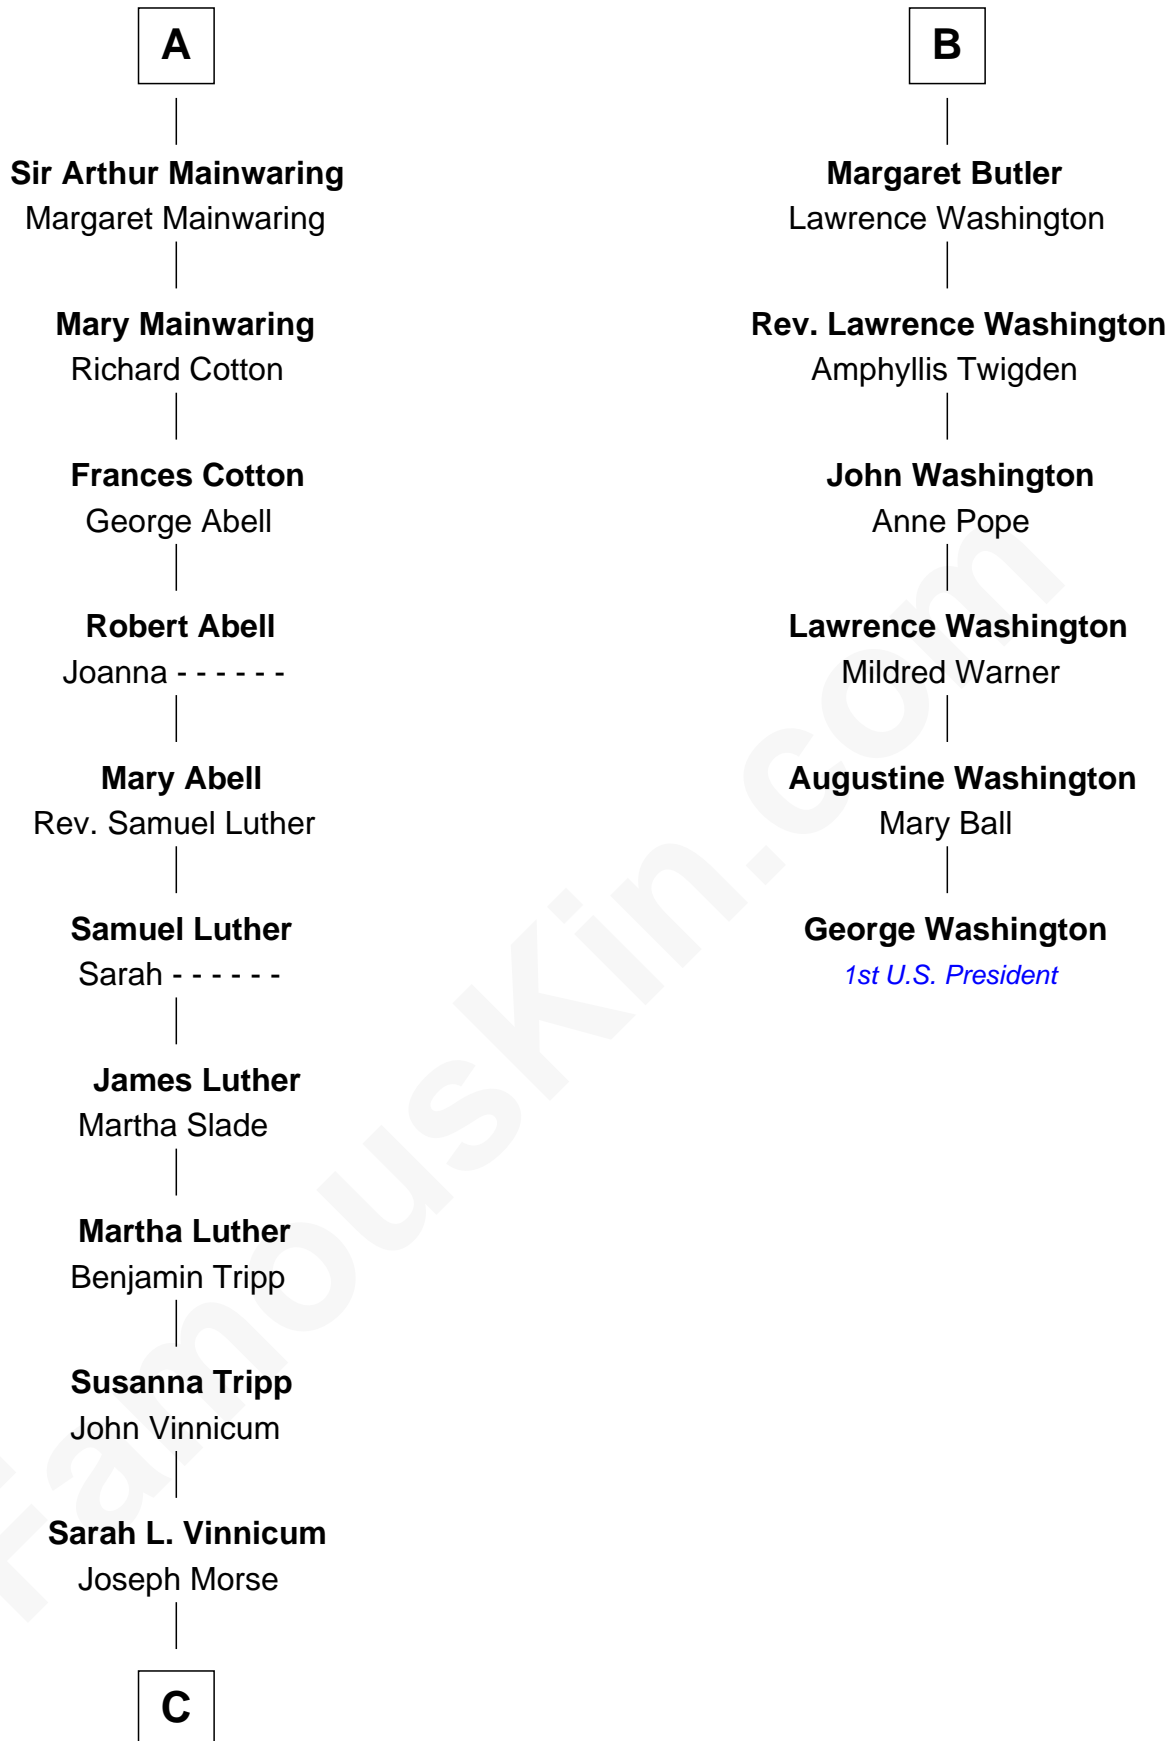

FamousKin.com Relationship Chart of

Lizzie Borden

Accused Murderess

12th cousin 7 times removed of

George Washington

1st U.S. President

Richard Fitzalan
Eleanor Plantagenet

C

—
Anthony Morse

Rhoda Morrison

—
Sarah Anthony Morse

Andrew Jackson Borden

—
Lizzie Borden

Accused Murderess

FamousKin.com