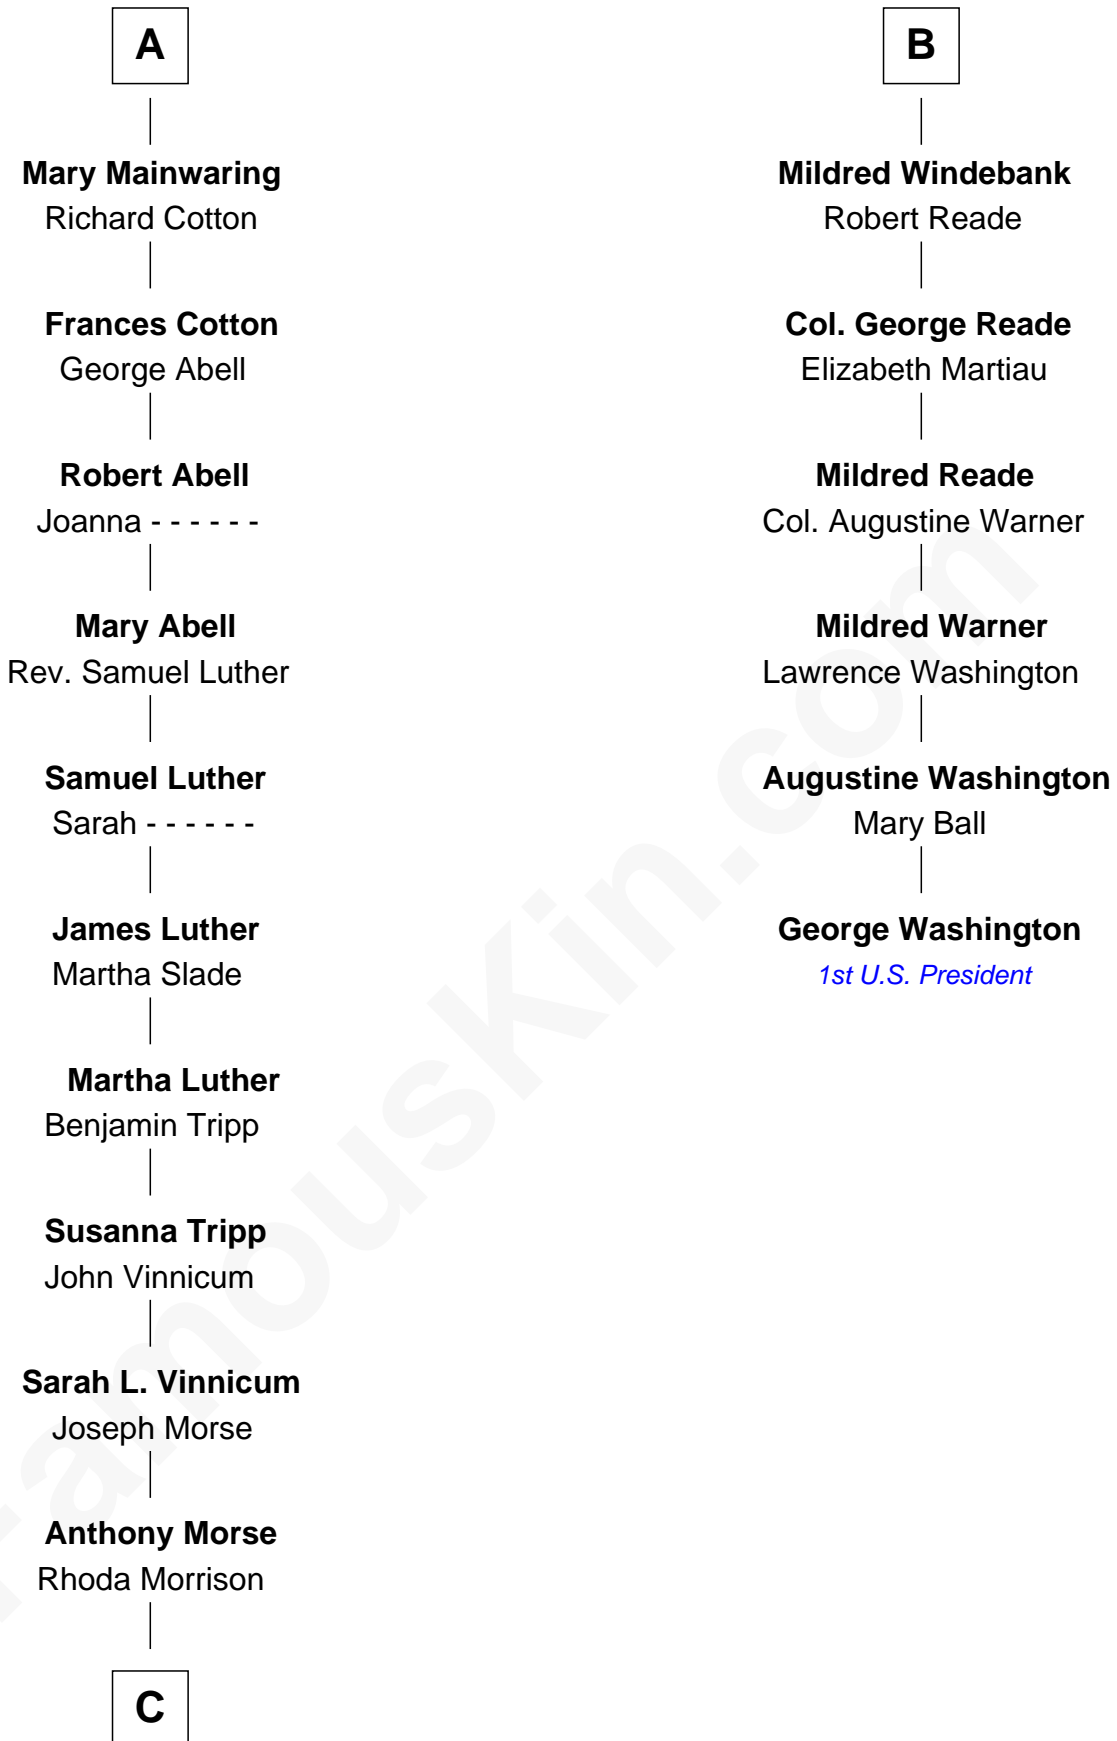

FamousKin.com Relationship Chart of

Lizzie Borden

Accused Murderess

12th cousin 6 times removed of

George Washington

1st U.S. President

John de Welles

Maud de Roos

Eleanor de Mowbray

Eudo de Welles

Maud de Greystoke

Sir Lionel de Welles

Joan de Waterton

Margaret de Welles

Sir Thomas Dymoke

Sir Robert Dymoke

Ann Sparrow

Sir Edward Dymoke

Anne Talboys

Frances Dymoke

Sir Thomas Windebank

B

C

—
Sarah Anthony Morse
Andrew Jackson Borden

—
Lizzie Borden
Accused Murderess

FamousKin.com