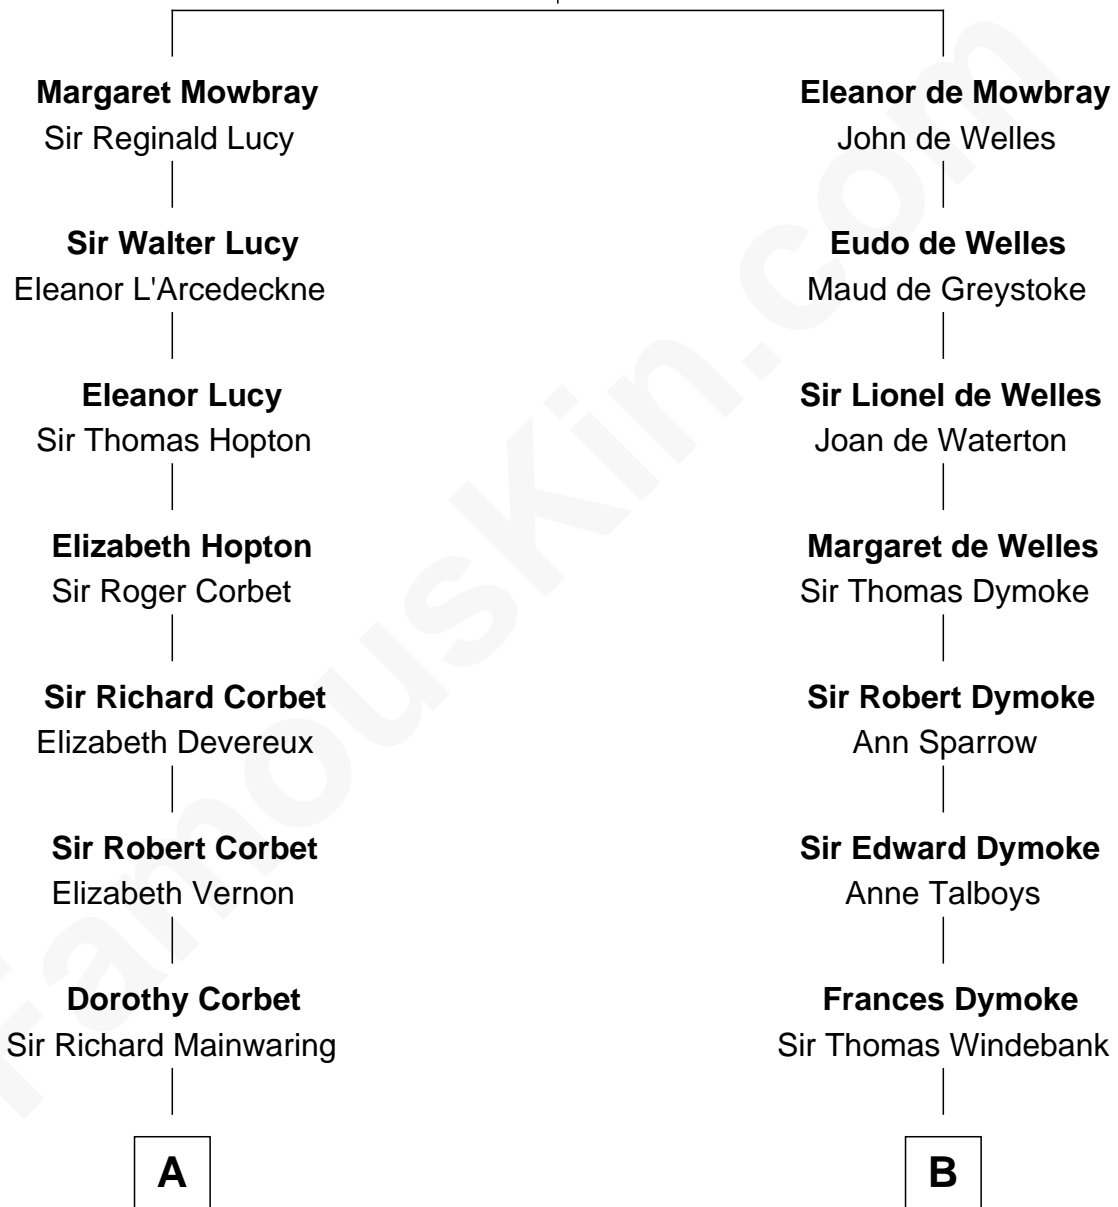

FamousKin.com Relationship Chart of

Lizzie Borden

Accused Murderess

12th cousin 7 times removed of

George Washington

1st U.S. President

John de Mowbray
Elizabeth de Segrave

C

—
Anthony Morse

Rhoda Morrison

—
Sarah Anthony Morse

Andrew Jackson Borden

—
Lizzie Borden

Accused Murderess

FamousKin.com