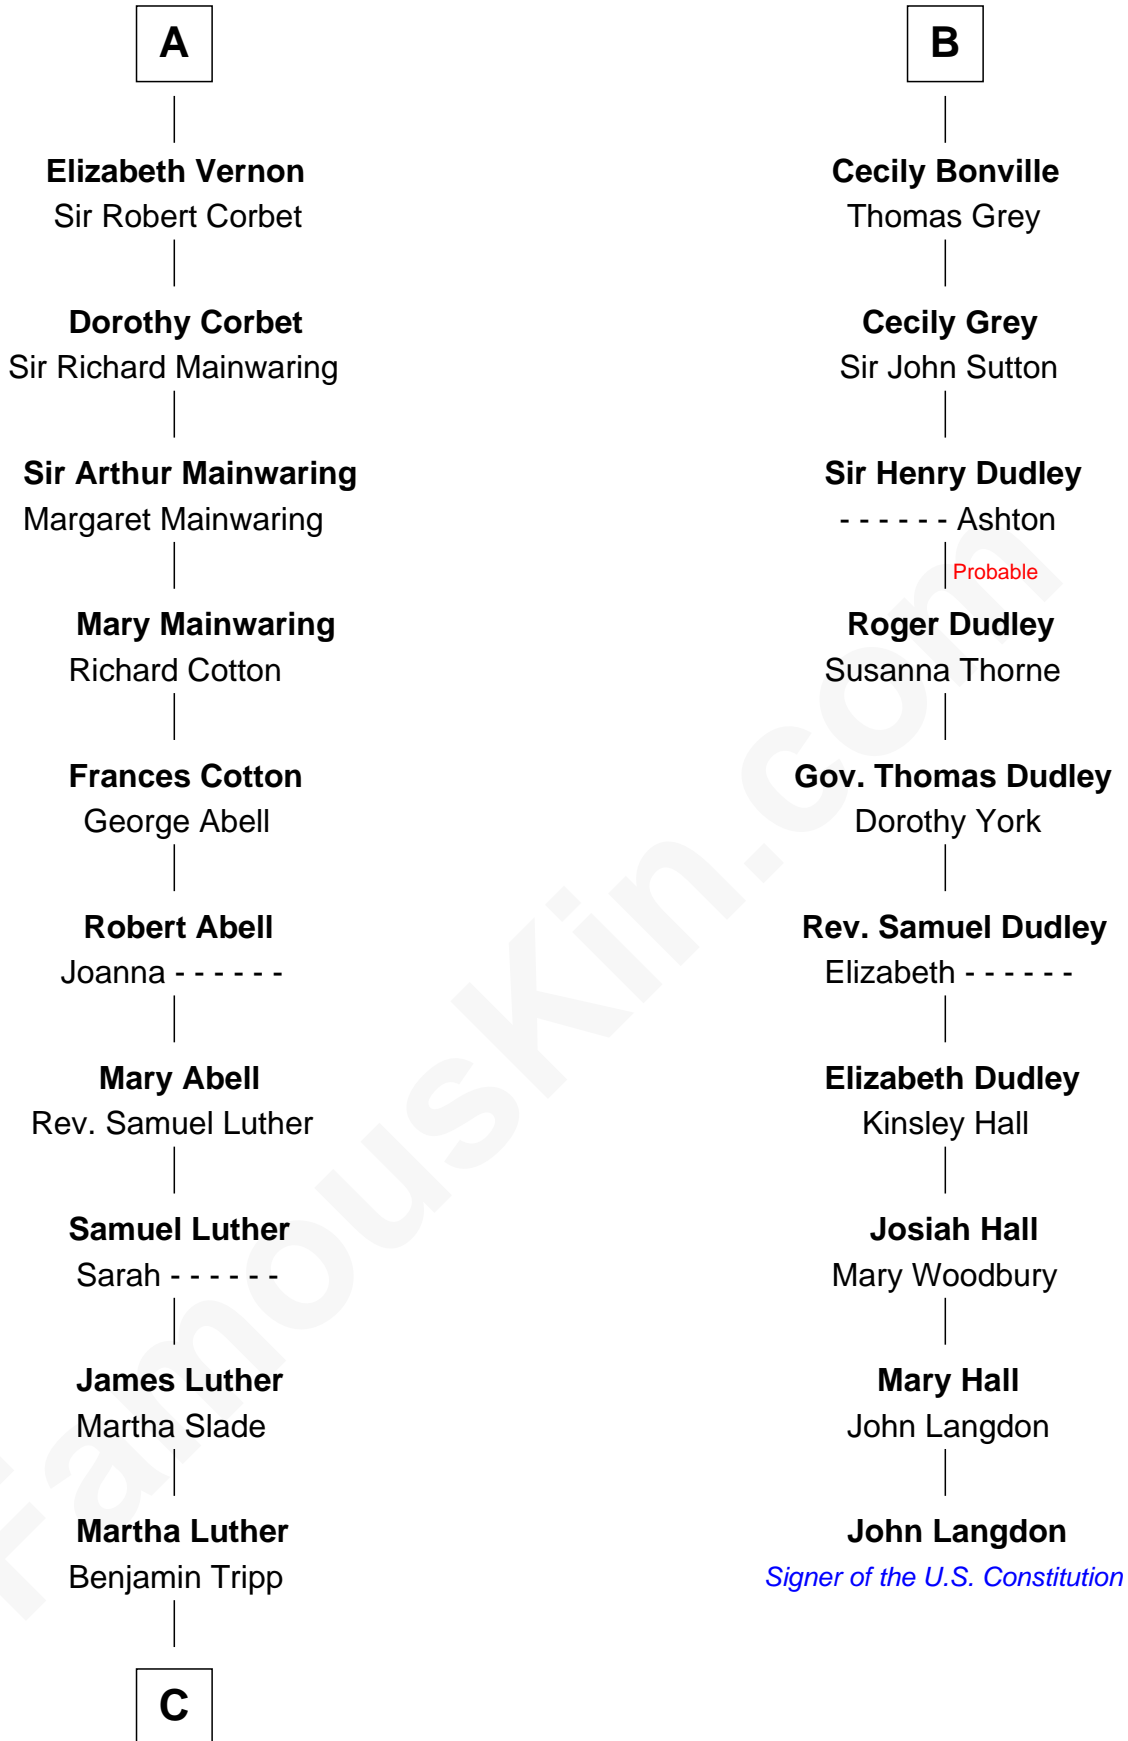

FamousKin.com Relationship Chart of

Lizzie Borden

Accused Murderess

16th cousin 5 times removed of

John Langdon

Signer of the U.S. Constitution

Sir Robert de Ros

Isabel de Aubeney

FamousKin.com