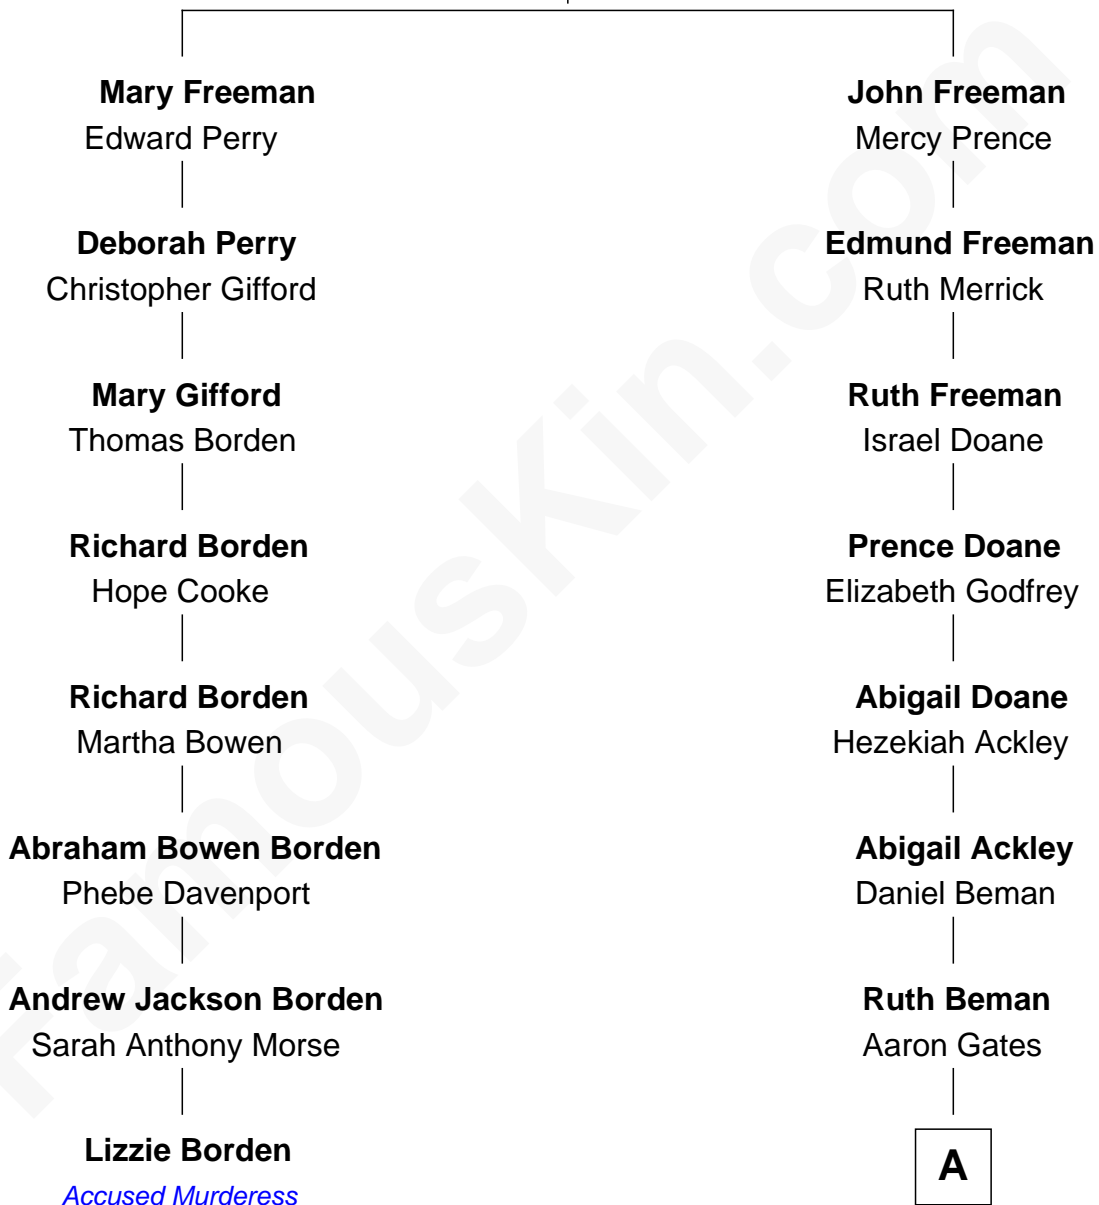

FamousKin.com Relationship Chart of

Lizzie Borden

Accused Murderess

7th cousin 2 times removed of

Charles Dawes

30th U.S. Vice-President

Edmund Freeman

*with wife
Elizabeth - - - - -*

*with wife
Bennett Hodson*

A

Beman Gates

Betsey Sibyl Shipman

Mary Beman Gates

Brig. Gen. Rufus R. Dawes

Charles Dawes

30th U.S. Vice-President