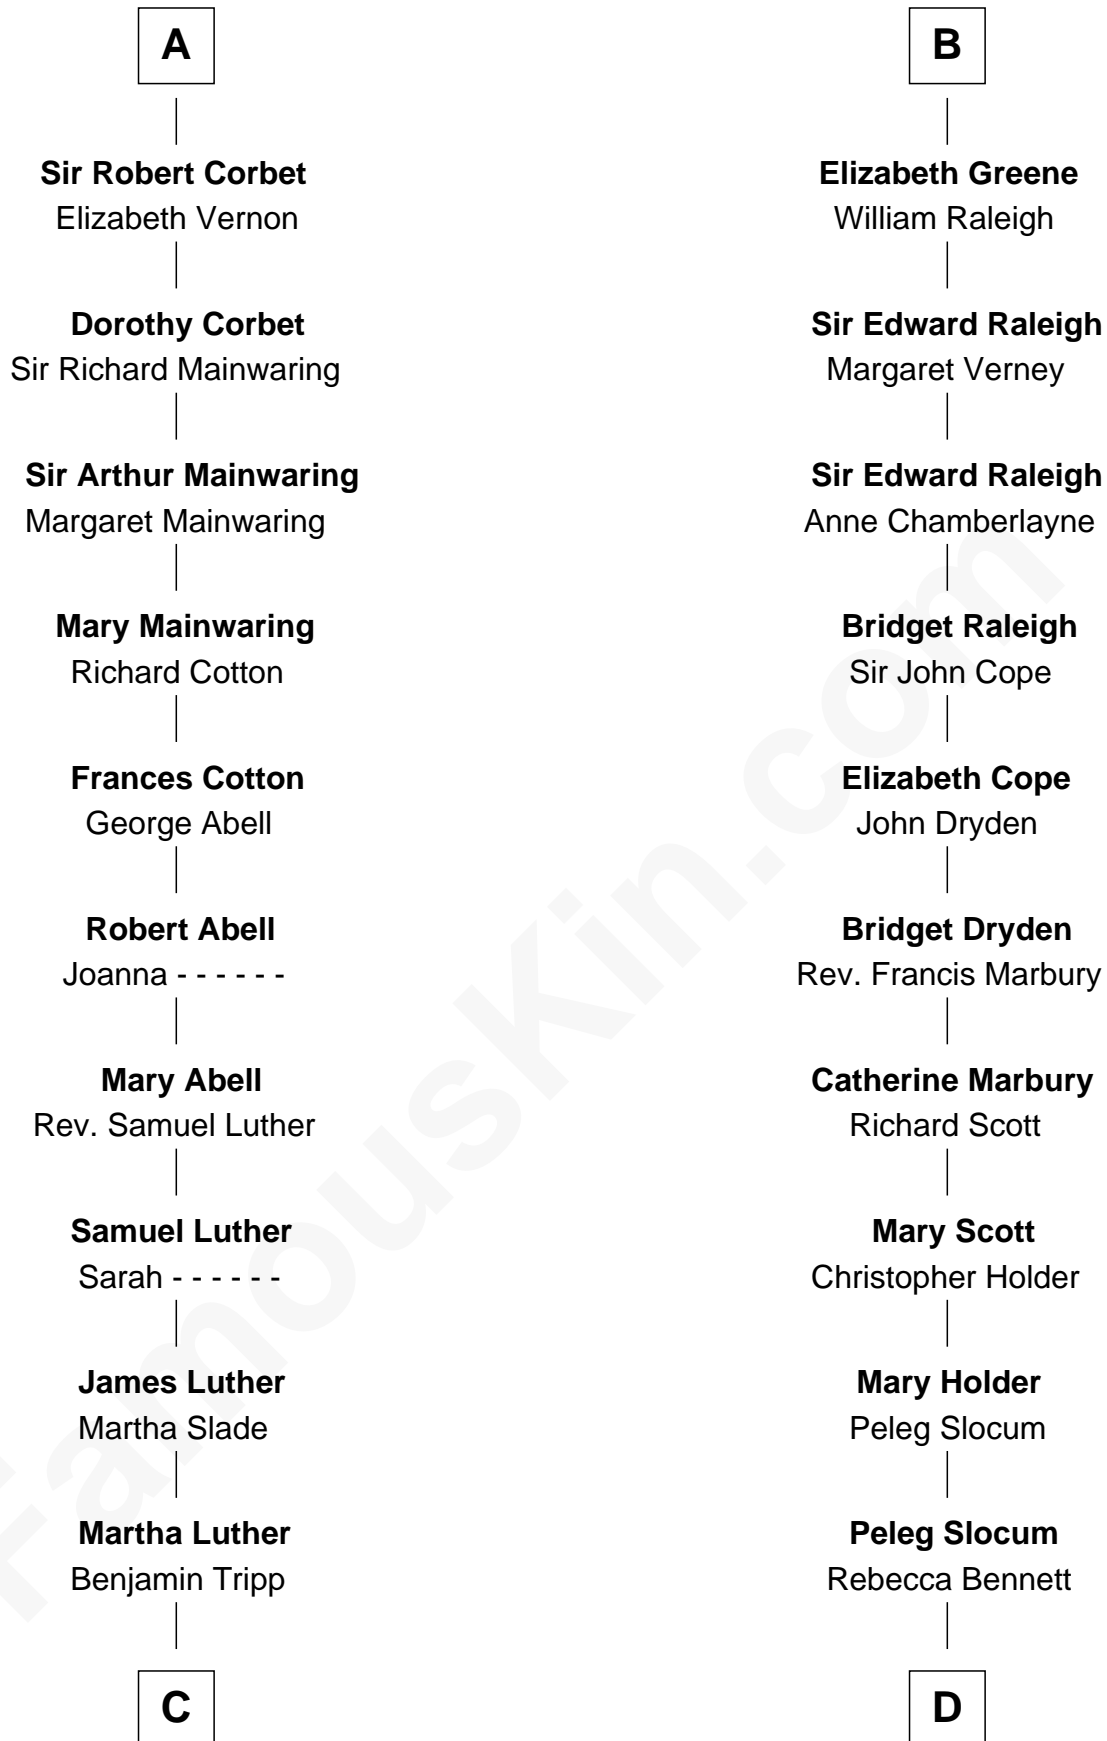

FamousKin.com Relationship Chart of

Lizzie Borden

Accused Murderess

21st cousin of

Hetty Green

"The Witch of Wall Street"

Nichole d'Aubenev
Sir Roger de Somery

Maud de Somery
Sir Henry de Erdington

A

Margaret de Somery
Ralph Basset

Ralph Basset
Hawise - - - - -

Margaret Basset
Edmund de Stafford

Ralph de Stafford
Margaret de Audley

Elizabeth de Stafford
John de Ferrers

Robert de Ferrers
Margaret Despencer

Phillippa Ferrers
Sir Thomas Greene

B

C

Susanna Tripp
John Vinnicum

Sarah L. Vinnicum
Joseph Morse

Anthony Morse
Rhoda Morrison

Sarah Anthony Morse
Andrew Jackson Borden

Lizzie Borden
Accused Murderess