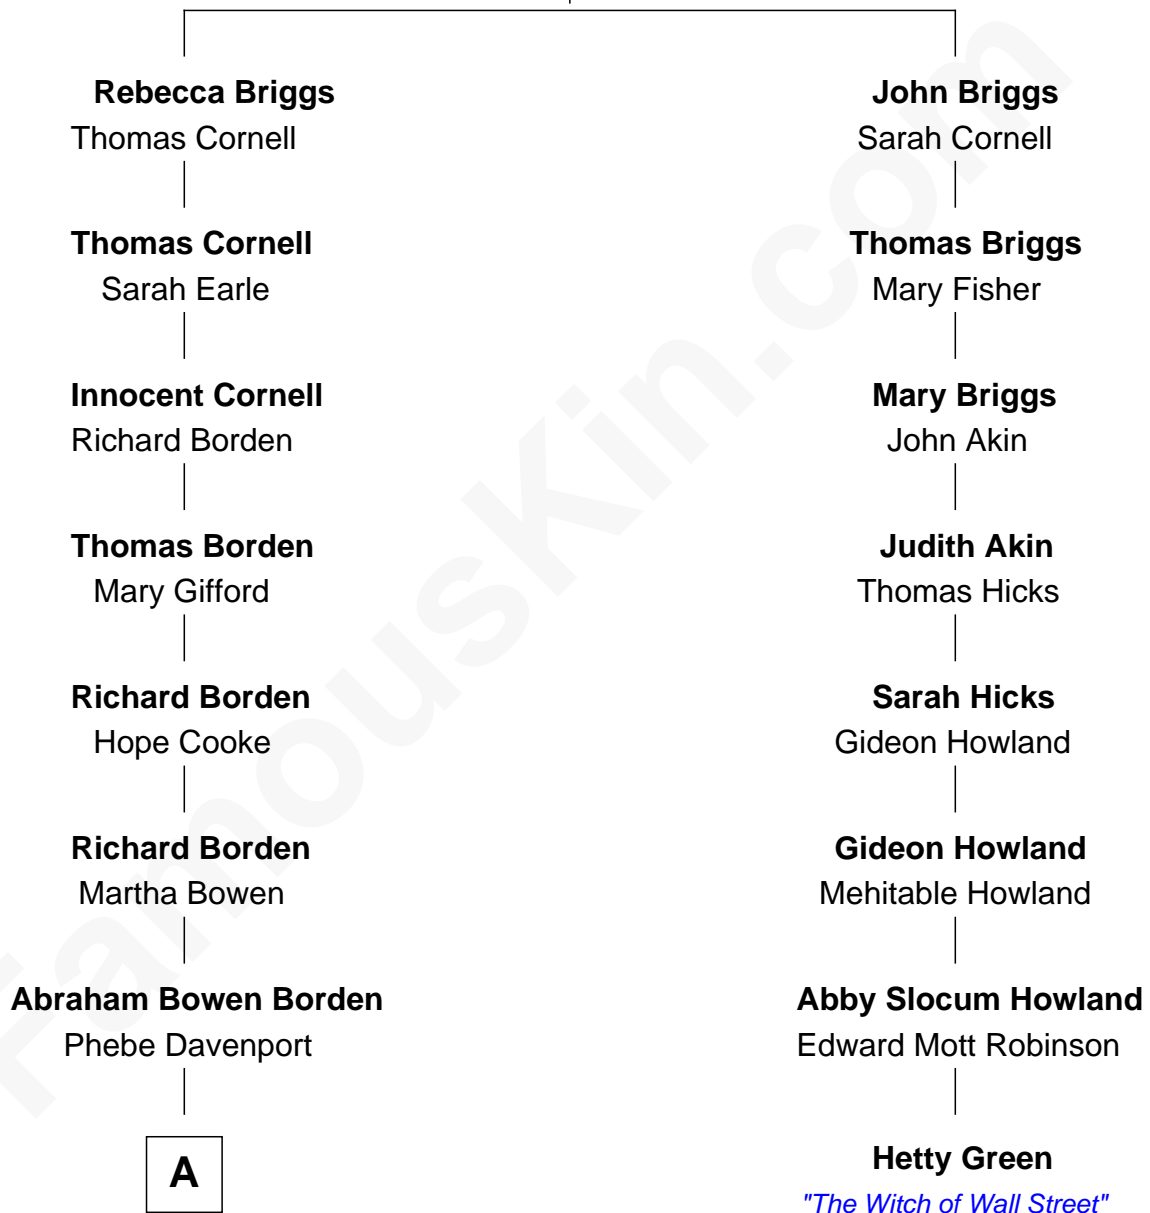

# FamousKin.com Relationship Chart of

**Lizzie Borden**

*Accused Murderess*

7th cousin 1 time removed of

**Hetty Green**

*"The Witch of Wall Street"*

Henry Briggs

**A**

—  
**Andrew Jackson Borden**

Sarah Anthony Morse

—  
**Lizzie Borden**

*Accused Murderess*

FamousKin.com