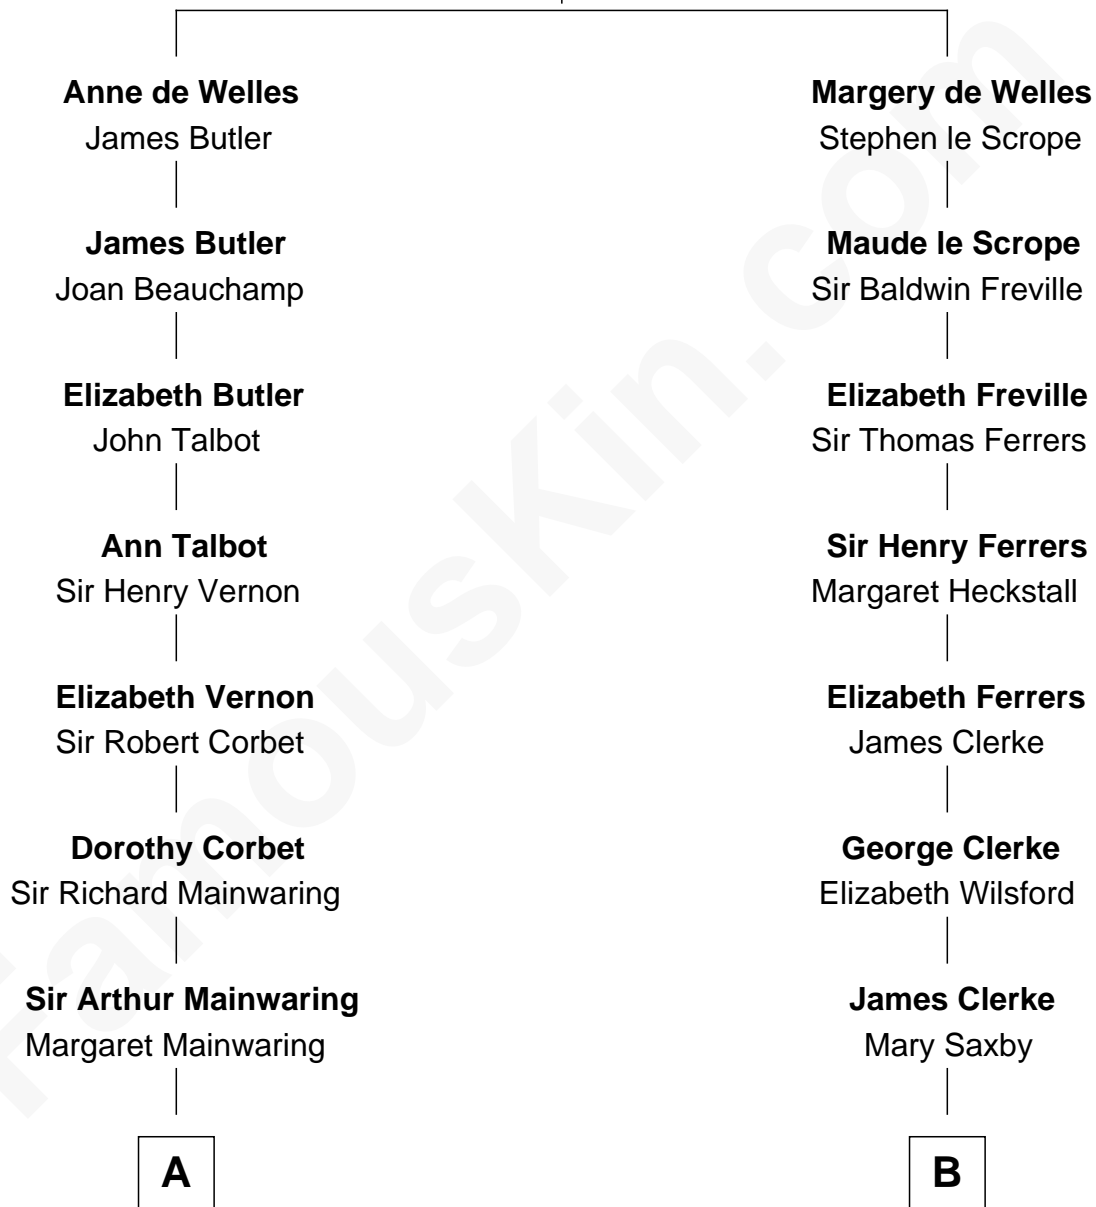

FamousKin.com Relationship Chart of

Lizzie Borden

Accused Murderess

15th cousin 3 times removed of

Hetty Green

"The Witch of Wall Street"

John de Welles

Maud de Roos

C

—
Sarah Anthony Morse
Andrew Jackson Borden

—
Lizzie Borden
Accused Murderess

FamousKin.com