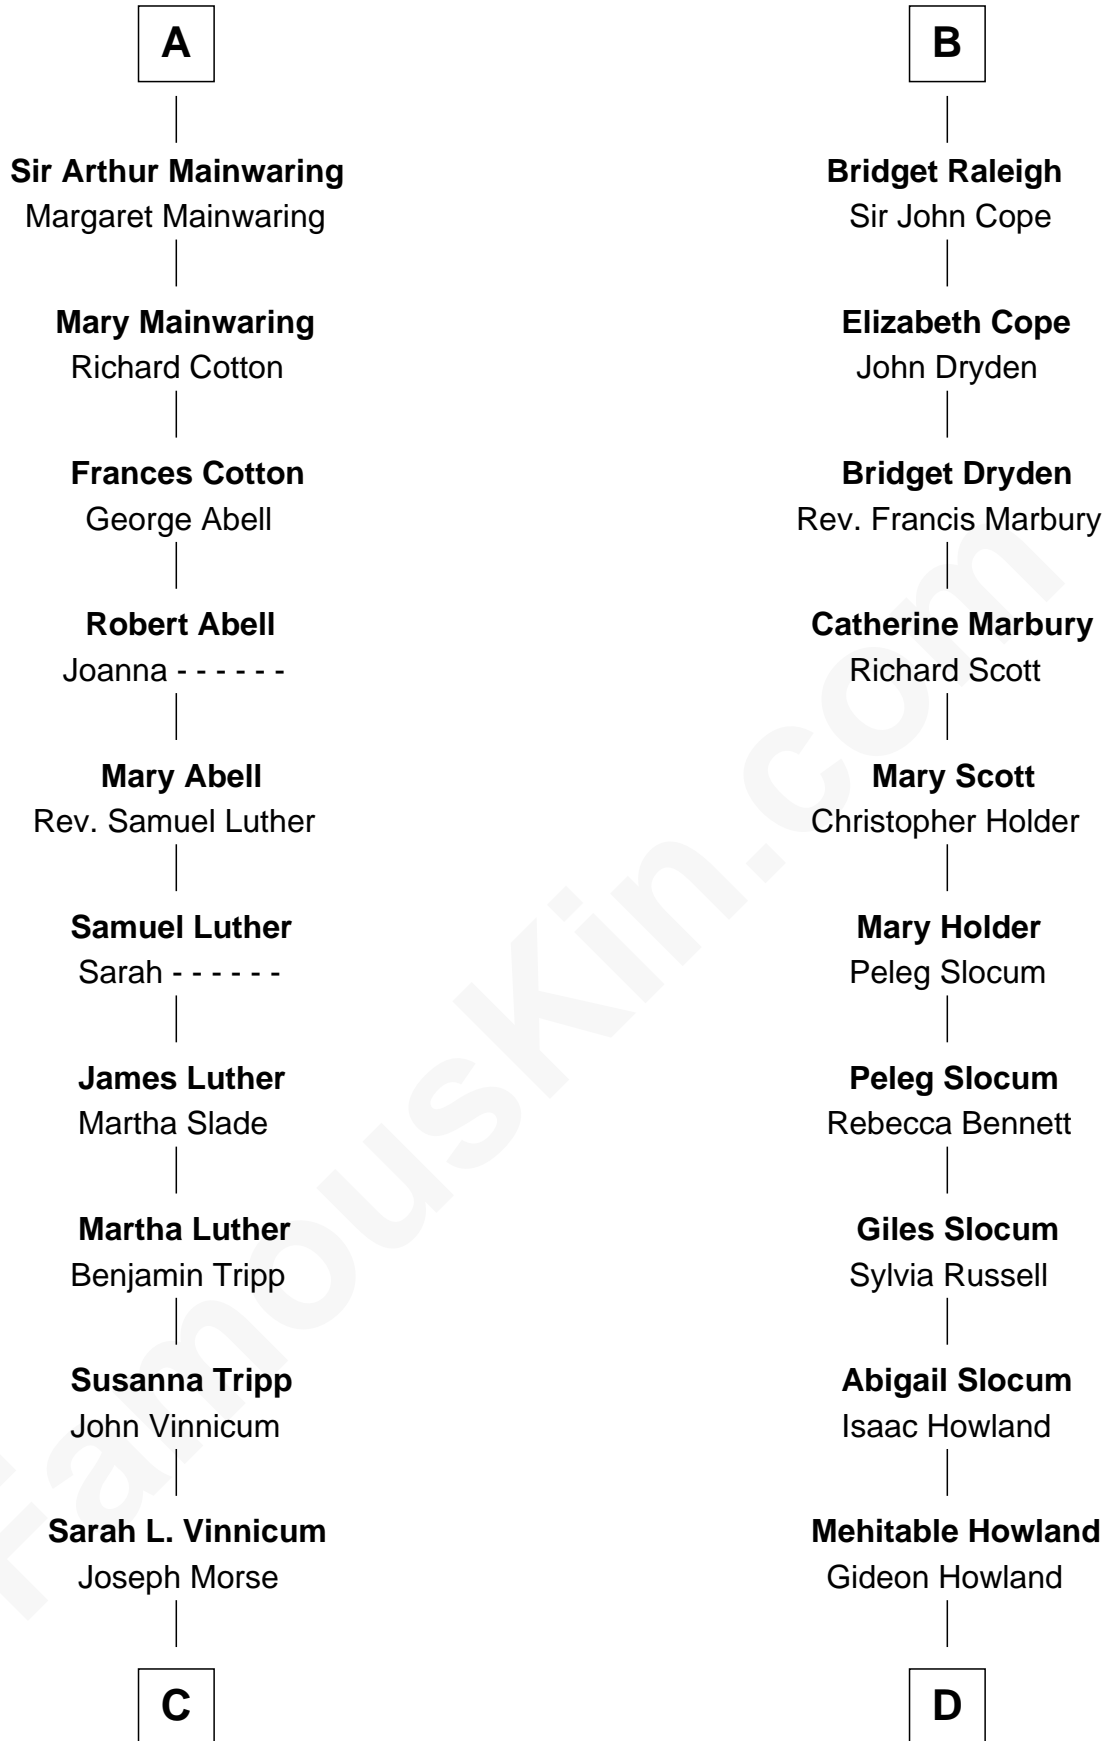

FamousKin.com Relationship Chart of

Lizzie Borden

Accused Murderess

18th cousin 1 time removed of

Hetty Green

"The Witch of Wall Street"

Sir James le Boteler

Eleanor de Bohun

FamousKin.com