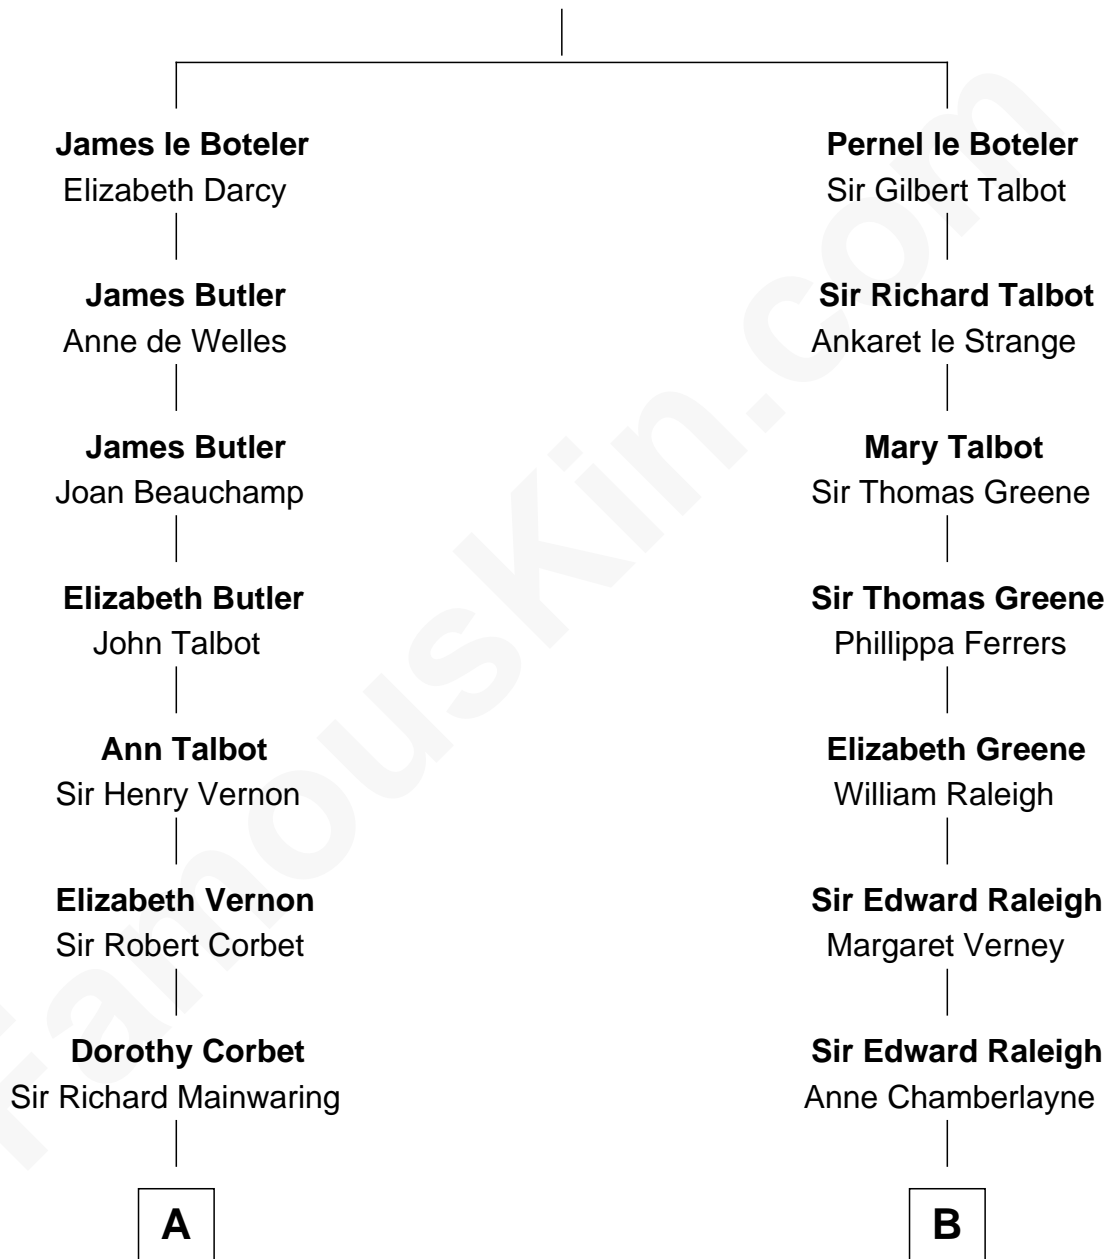

FamousKin.com Relationship Chart of

Lizzie Borden

Accused Murderess

18th cousin 1 time removed of

Hetty Green

"The Witch of Wall Street"

Sir James le Boteler

Eleanor de Bohun

FamousKin.com