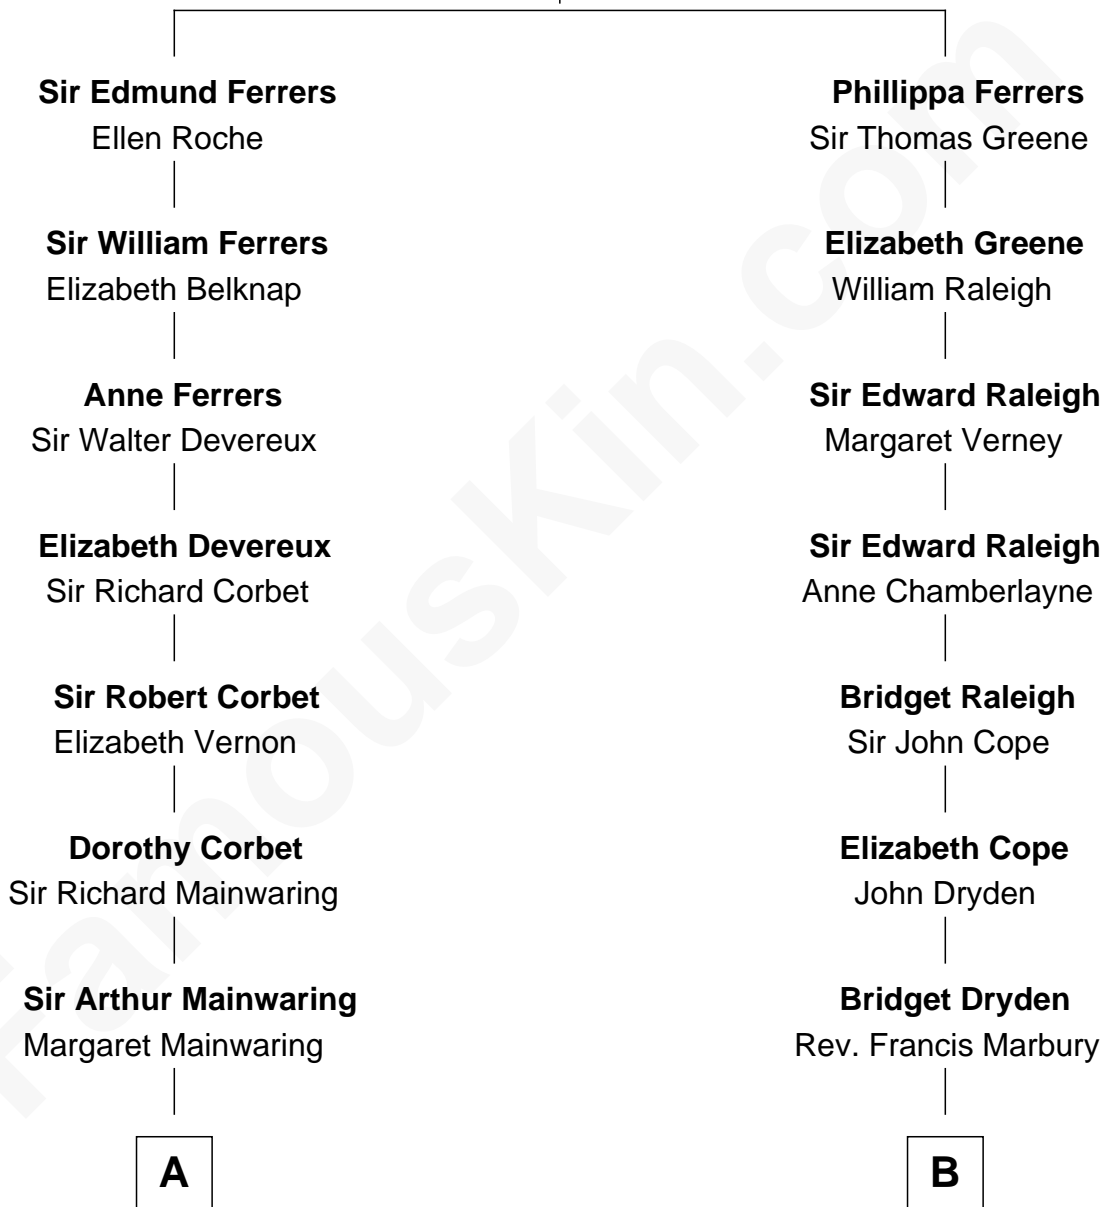

# FamousKin.com Relationship Chart of

**Lizzie Borden**

*Accused Murderess*

15th cousin 3 times removed of

**Shanghai Pierce**

*Texas Cattleman*

**Robert de Ferrers**  
Margaret Despencer

**C**

—  
**Sarah Anthony Morse**  
Andrew Jackson Borden

—  
**Lizzie Borden**  
*Accused Murderess*

FamousKin.com