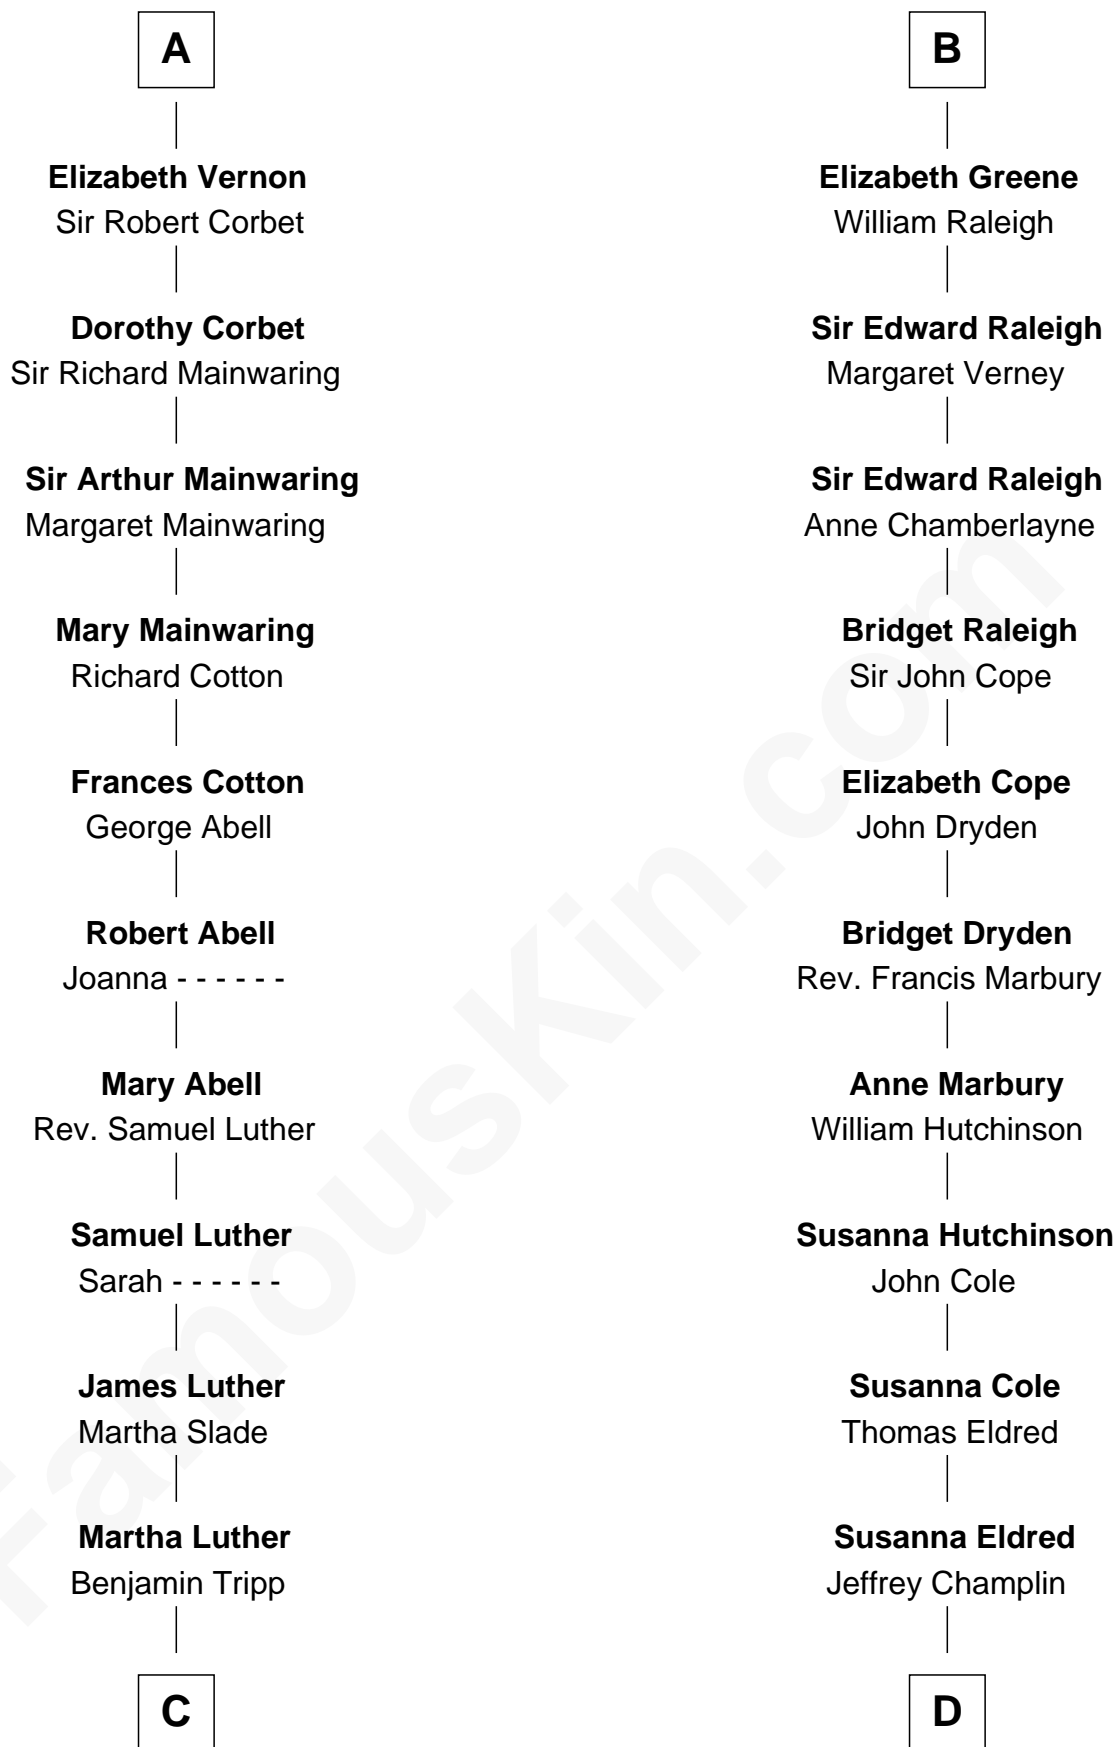

FamousKin.com Relationship Chart of

Lizzie Borden

Accused Murderess

21st cousin of

Shanghai Pierce

Texas Cattleman

C

Susanna Tripp

John Vinnicum

Sarah L. Vinnicum

Joseph Morse

Anthony Morse

Rhoda Morrison

Sarah Anthony Morse

Andrew Jackson Borden

Lizzie Borden

Accused Murderess

D

Emlin Champlin

Joseph Wilbore

Ambless Wilbore

Nathaniel Stoddard

Susanna Stoddard

Isaac Pearce

Jonathan D. Pearce

Hanna Phillips Head

Shanghai Pierce

Texas Cattleman