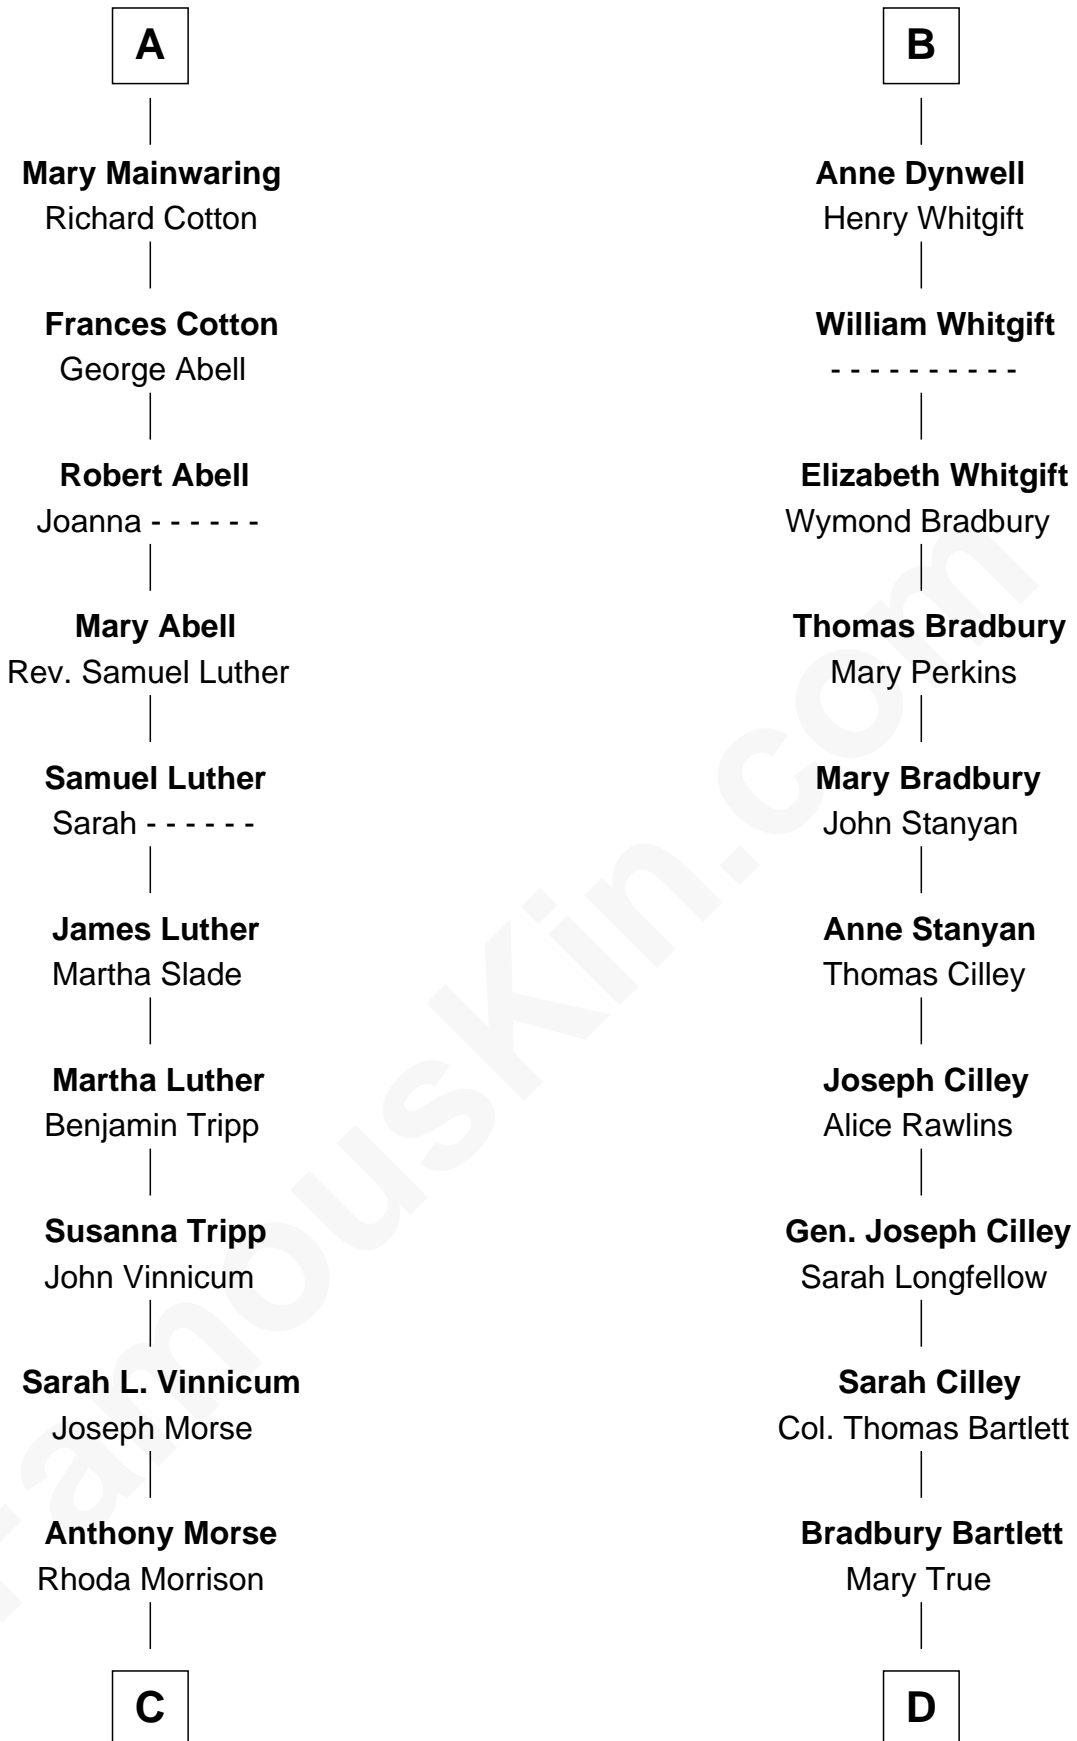

## Relationship Chart of

**Lizzie Borden**

*Accused Murderess*

18th cousin 2 times removed of

**Alan Shepard**

*Mercury and Apollo Astronaut*

**Sir Thomas de Beauchamp**

Katherine de Mortimer

**Elizabeth Vernon**

Sir Robert Corbet

**Dorothy Corbet**

Sir Richard Mainwaring

**Sir Arthur Mainwaring**

Margaret Mainwaring

**A**

**Maud de Beauchamp**

Sir Thomas Dymoke

**Jane Dymoke**

John Fulnetby

**Katherine Fulnetby**

William Dynwell

**B**

**C**

**Sarah Anthony Morse**  
Andrew Jackson Borden

**Lizzie Borden**  
*Accused Murderess*

**D**

**Thomas Bradbury Bartlett**  
Victoria Elizabeth Williams Cilley

**Annie Elizabeth Bartlett**  
Frederick Johnson Shepard

**Alan Bartlett Shepard**  
Pauline Renza Emerson