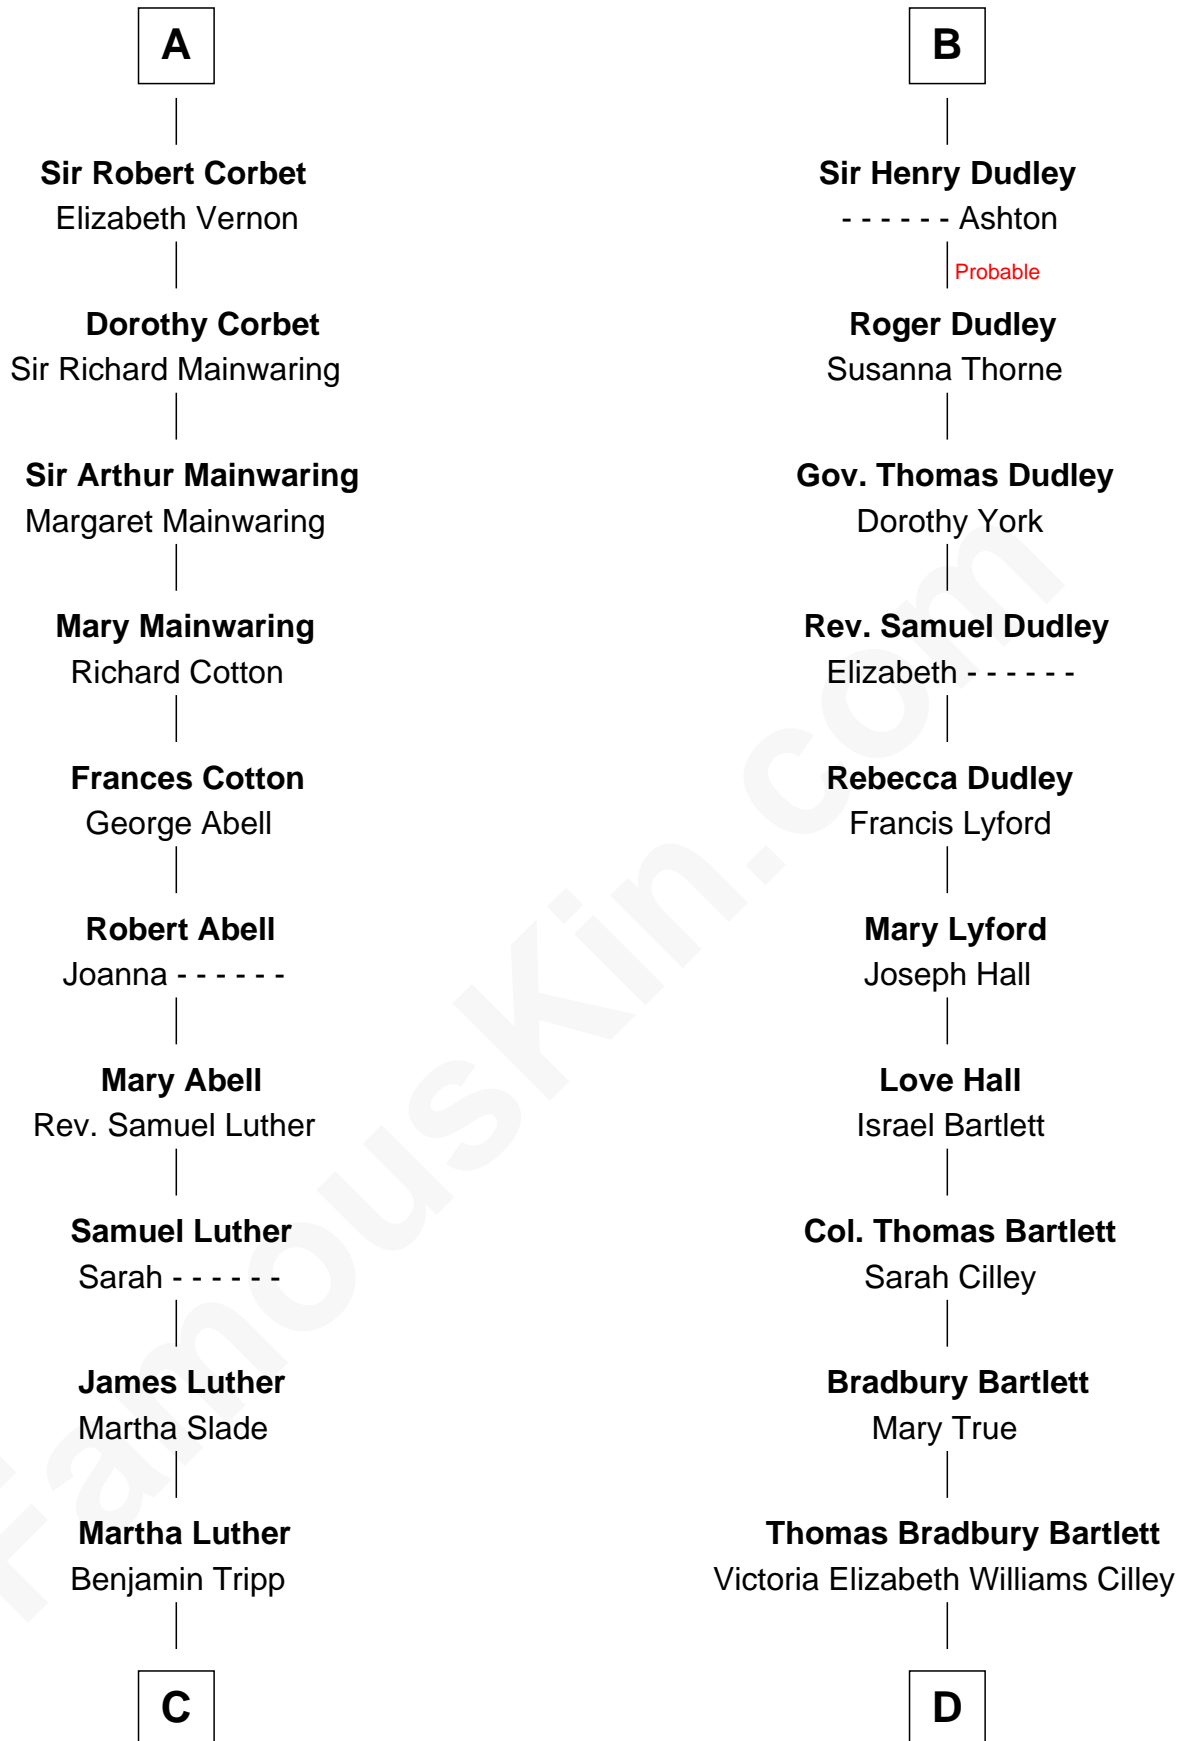

FamousKin.com Relationship Chart of

Lizzie Borden

Accused Murderess

19th cousin 2 times removed of

Alan Shepard

Mercury and Apollo Astronaut

C

Susanna Tripp
John Vinnicum

Sarah L. Vinnicum
Joseph Morse

Anthony Morse
Rhoda Morrison

Sarah Anthony Morse
Andrew Jackson Borden

Lizzie Borden
Accused Murderess

D

Annie Elizabeth Bartlett
Frederick Johnson Shepard

Alan Bartlett Shepard
Pauline Renza Emerson

Alan Shepard
Mercury and Apollo Astronaut

FamousKin.com