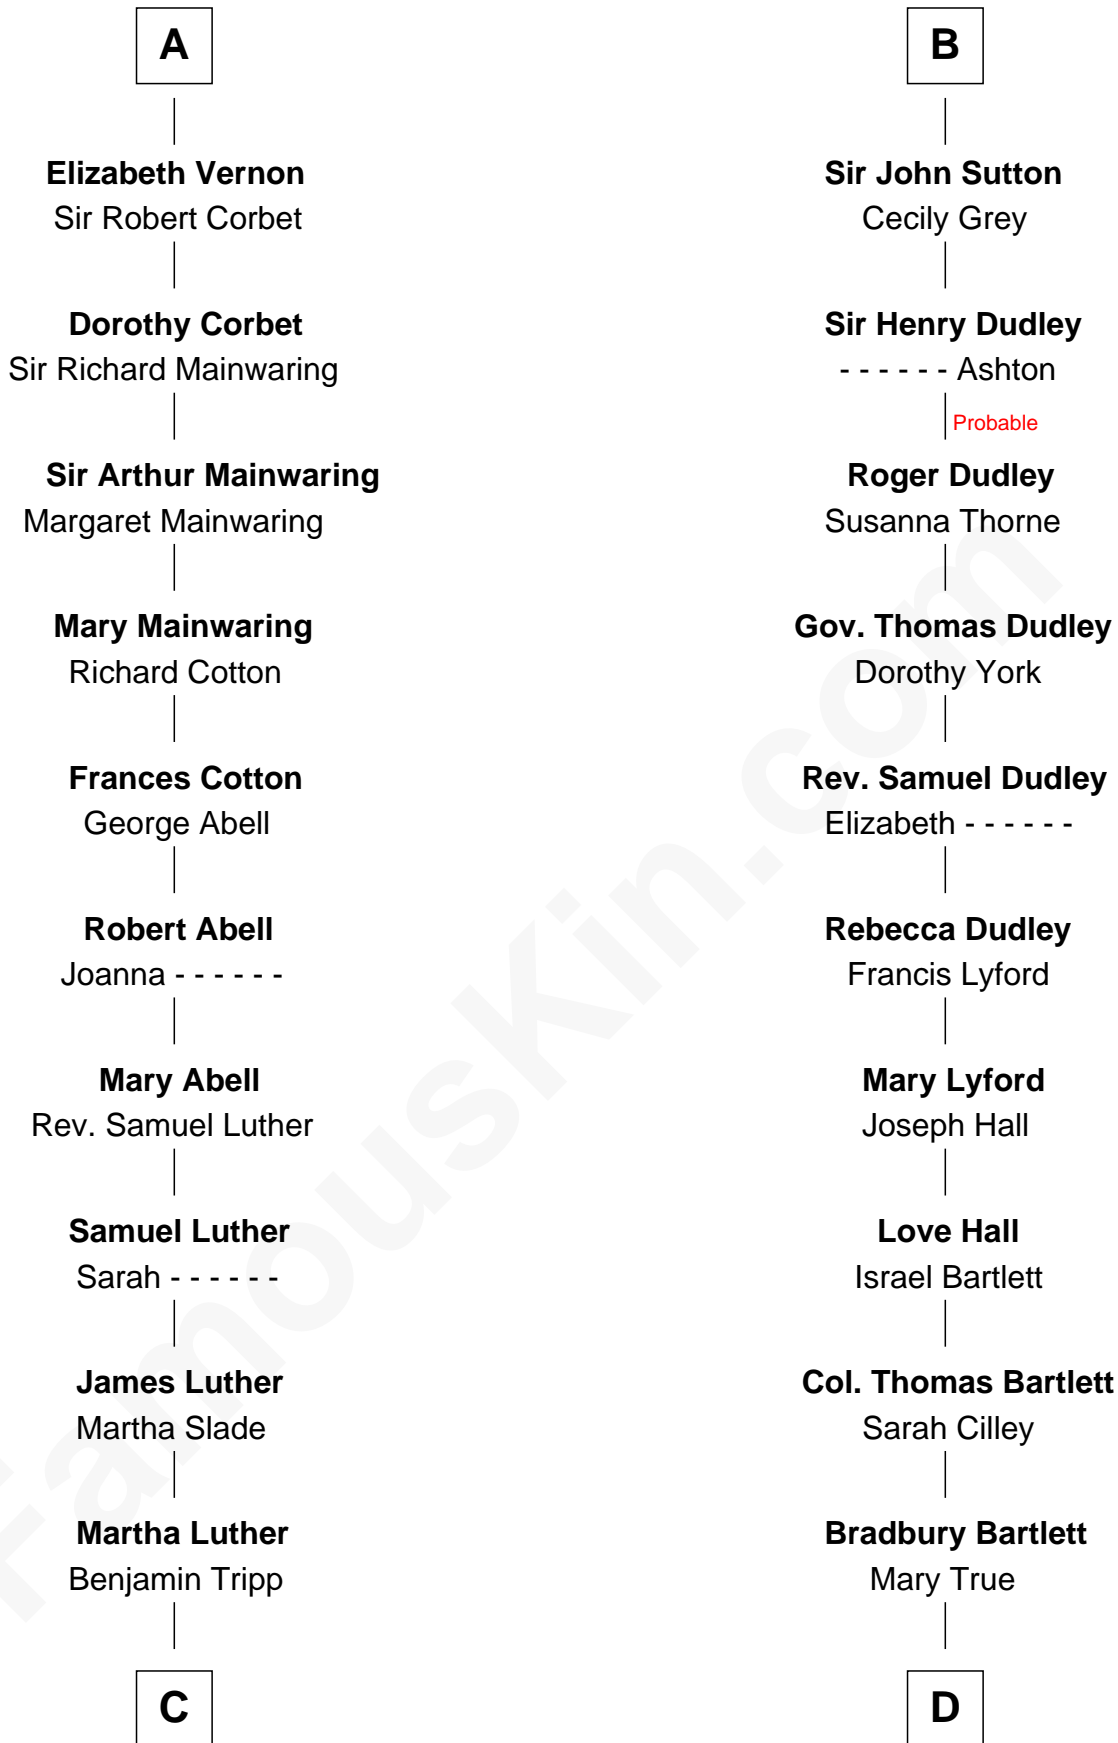

FamousKin.com Relationship Chart of

Lizzie Borden

Accused Murderess

20th cousin 1 time removed of

Alan Shepard

Mercury and Apollo Astronaut

C

Susanna Tripp
John Vinnicum

Sarah L. Vinnicum
Joseph Morse

Anthony Morse
Rhoda Morrison

Sarah Anthony Morse
Andrew Jackson Borden

Lizzie Borden
Accused Murderess

D

Thomas Bradbury Bartlett
Victoria Elizabeth Williams Cilley

Annie Elizabeth Bartlett
Frederick Johnson Shepard