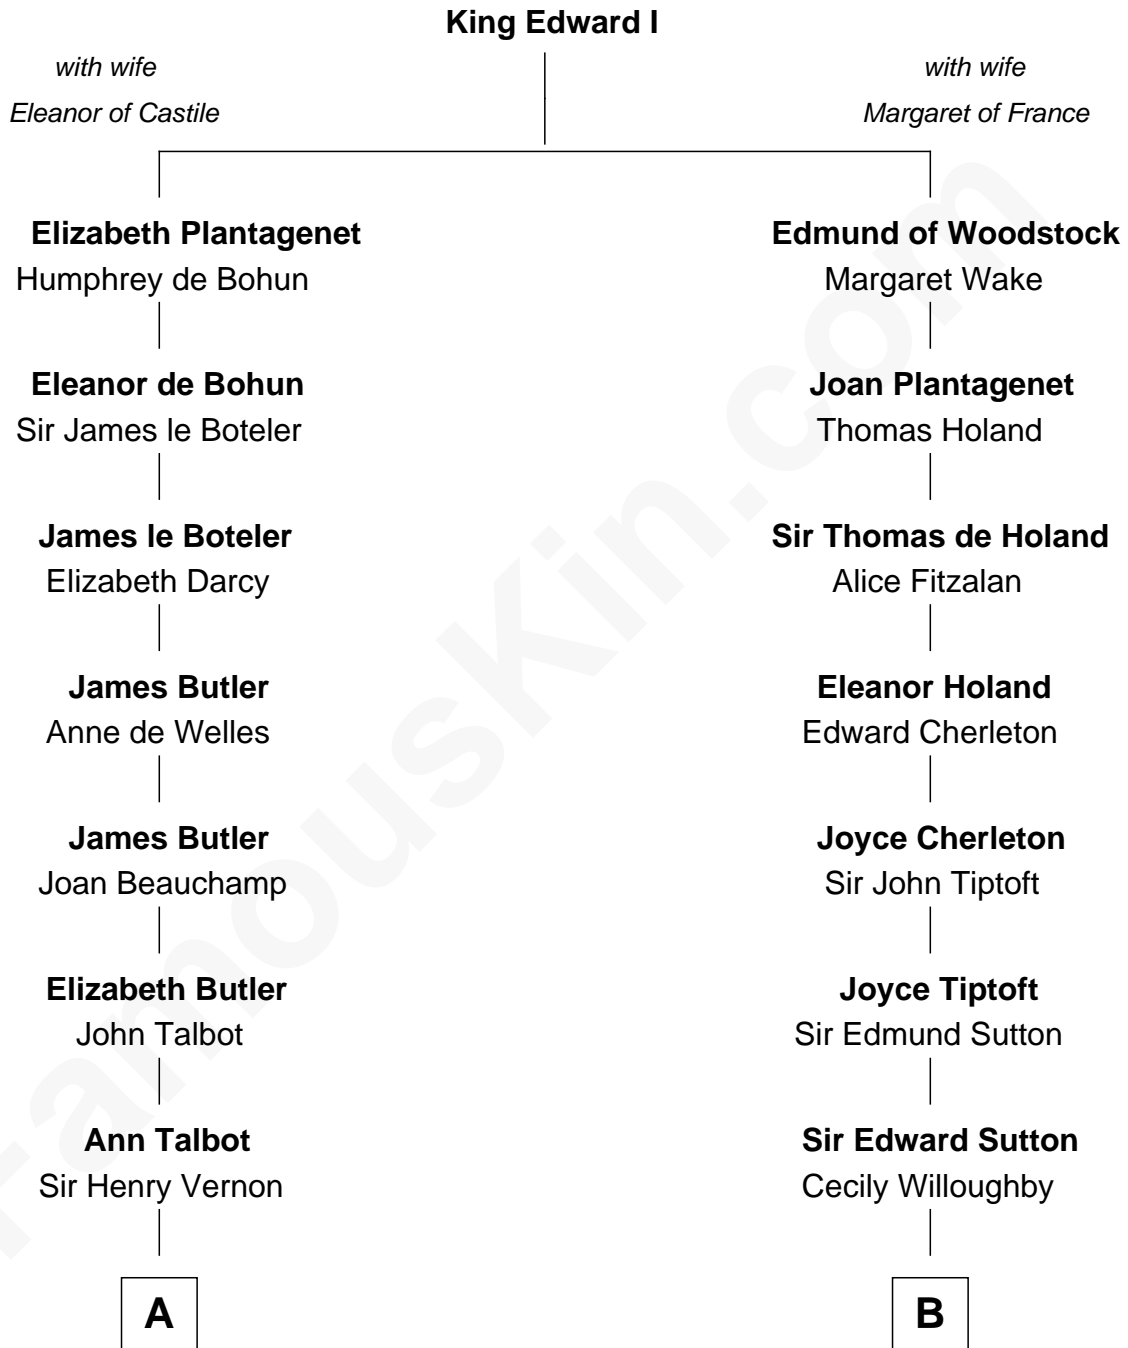

FamousKin.com Relationship Chart of

Lizzie Borden

Accused Murderess

20th cousin 1 time removed of

Alan Shepard

Mercury and Apollo Astronaut

C

Susanna Tripp
John Vinnicum

Sarah L. Vinnicum
Joseph Morse

Anthony Morse
Rhoda Morrison

Sarah Anthony Morse
Andrew Jackson Borden

Lizzie Borden
Accused Murderess

D

Thomas Bradbury Bartlett
Victoria Elizabeth Williams Cilley

Annie Elizabeth Bartlett
Frederick Johnson Shepard