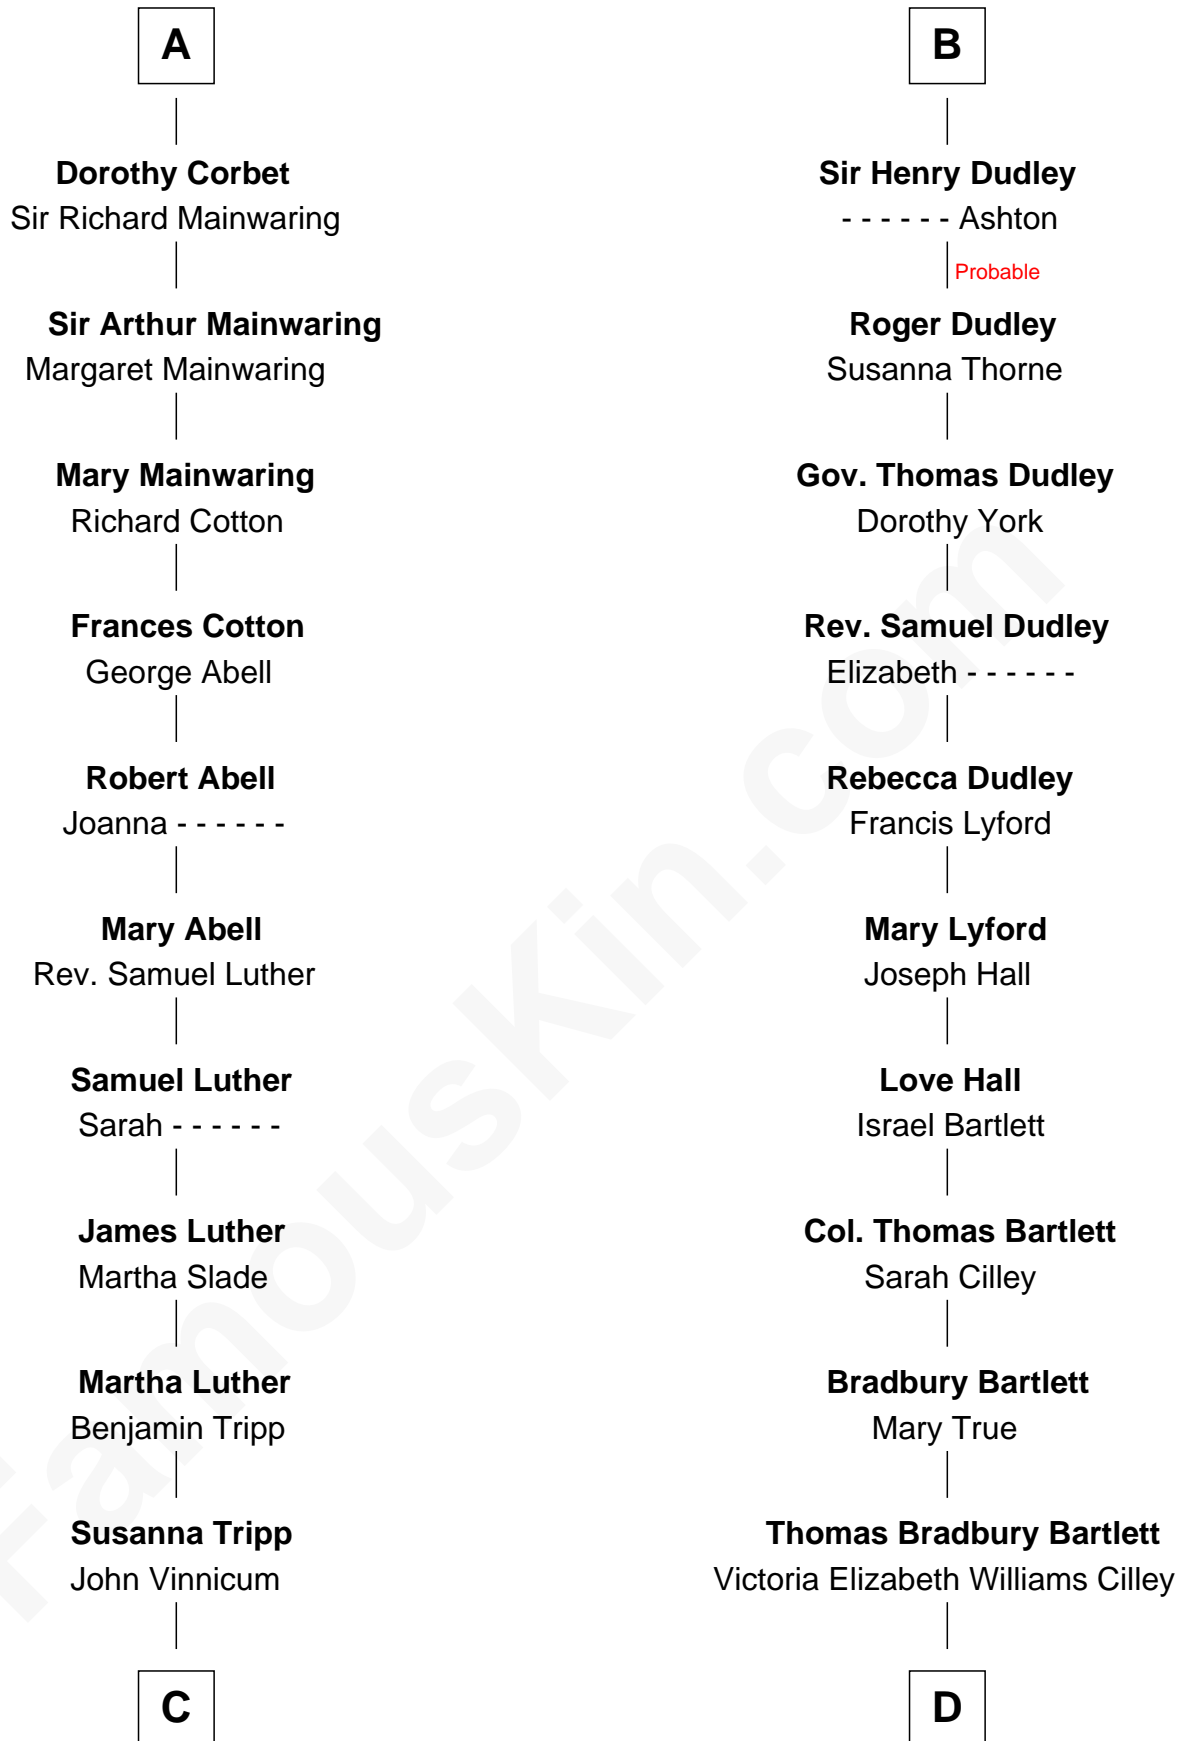

FamousKin.com Relationship Chart of

Lizzie Borden

Accused Murderess

19th cousin 1 time removed of

Alan Shepard

Mercury and Apollo Astronaut

Ralph de Stafford

Margaret de Audley

Thomas de Ros

Margaret de Ros

Sir Reynold Grey

Margaret Grey

Sir William Bonville

William Bonville

Elizabeth Harington

William Bonville

Katherine Neville

Cecily Bonville

Thomas Grey

Cecily Grey

Sir John Sutton

B

FamousKin.com