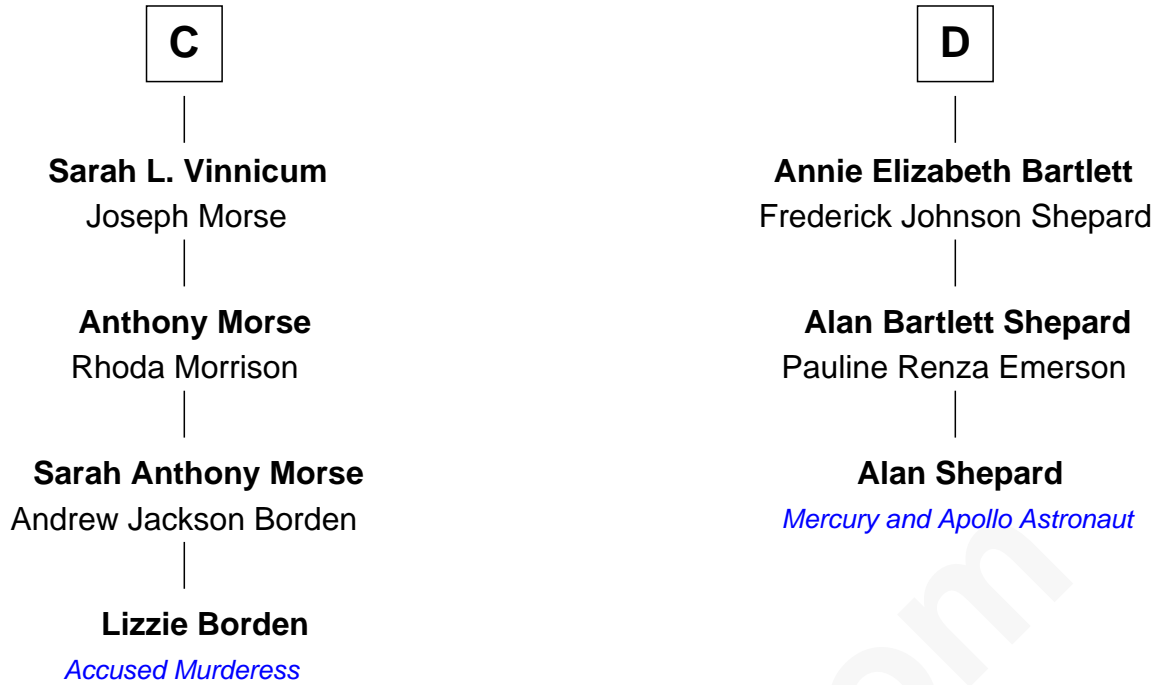

FamousKin.com Relationship Chart of

Lizzie Borden

Accused Murderess

19th cousin 1 time removed of

Alan Shepard

Mercury and Apollo Astronaut

Ralph de Stafford

Margaret de Audley

Elizabeth de Stafford

John de Ferrers

Robert de Ferrers

Margaret Despencer

Sir Edmund Ferrers

Ellen Roche

Sir William Ferrers

Elizabeth Belknap

Thomas de Ros

Margaret de Ros

Sir Reynold Grey

Margaret Grey

Sir William Bonville

William Bonville

Elizabeth Harington

William Bonville

Katherine Neville

Cecily Bonville

Thomas Grey

Cecily Grey

Sir John Sutton

B

FamousKin.com