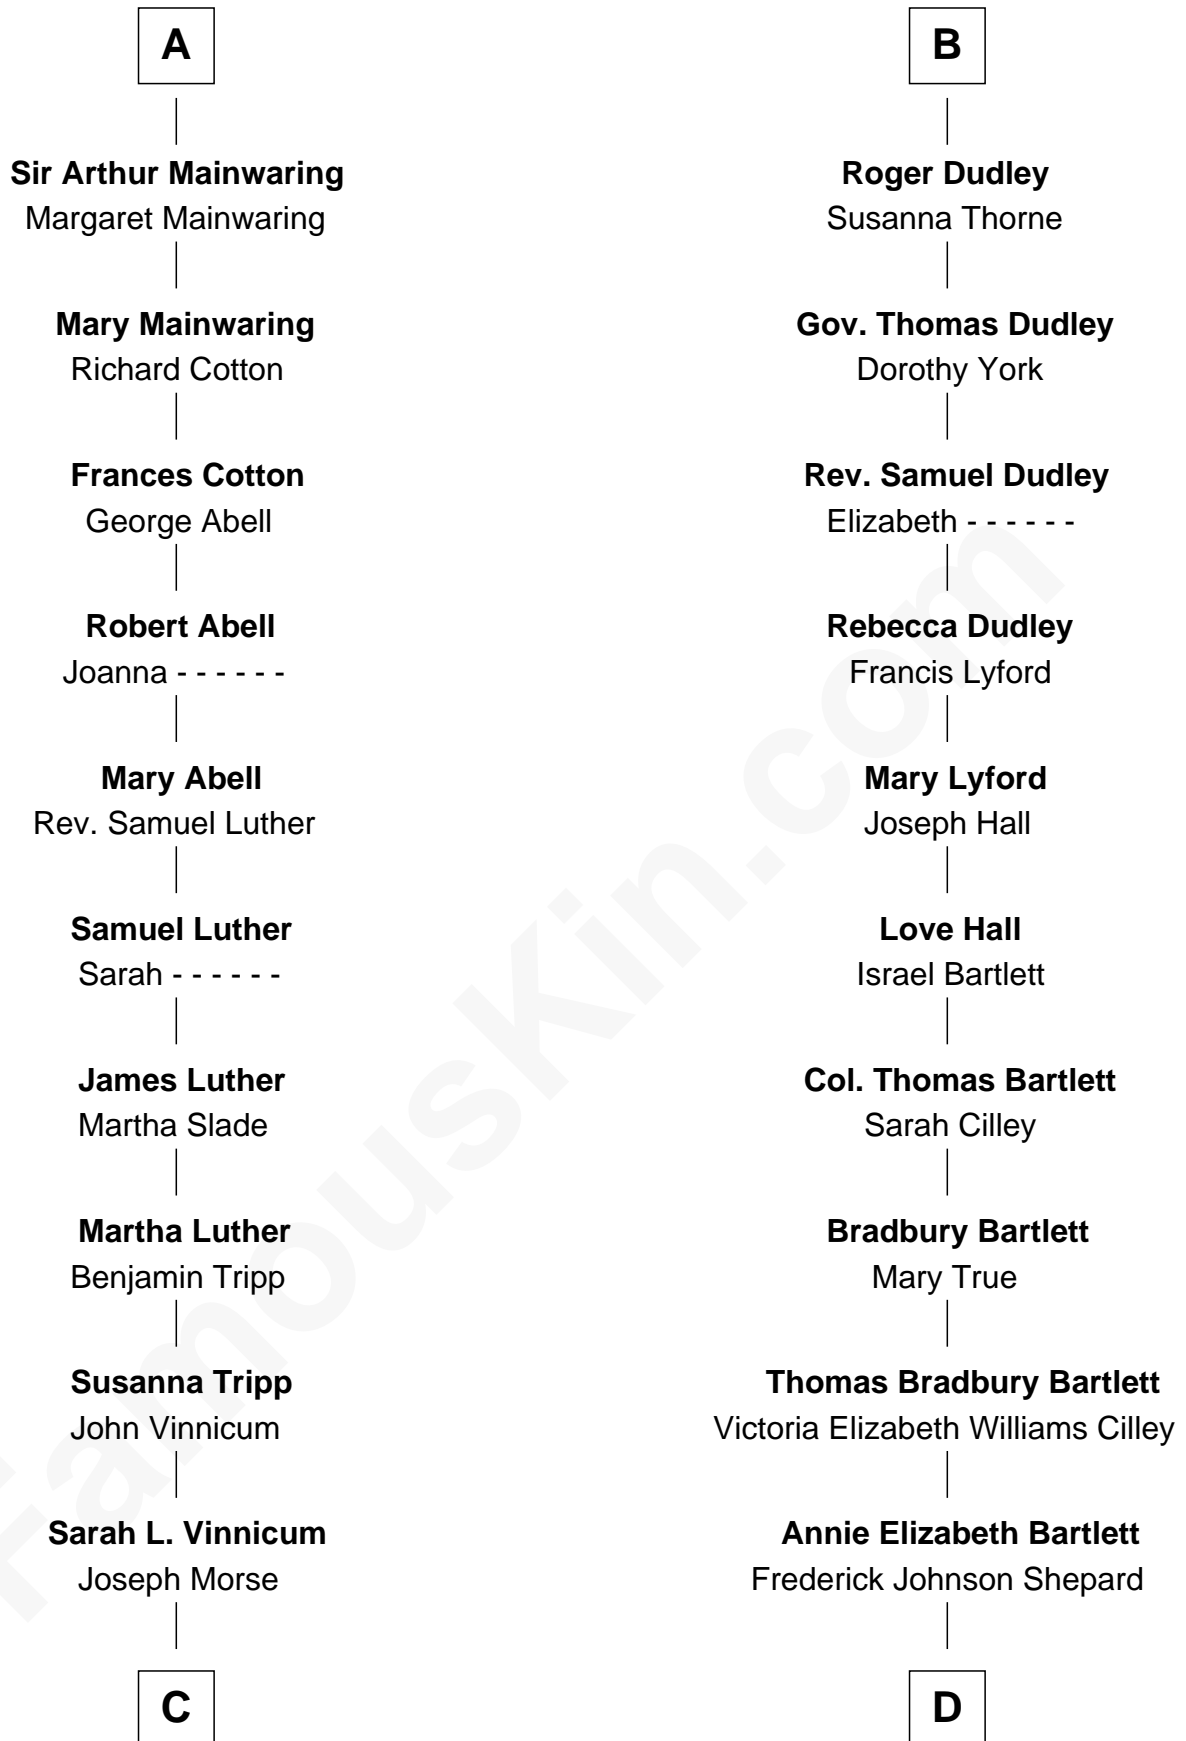

FamousKin.com Relationship Chart of

Lizzie Borden

Accused Murderess

18th cousin 1 time removed of

Alan Shepard

Mercury and Apollo Astronaut

Richard Fitzalan
Eleanor Plantagenet

FamousKin.com