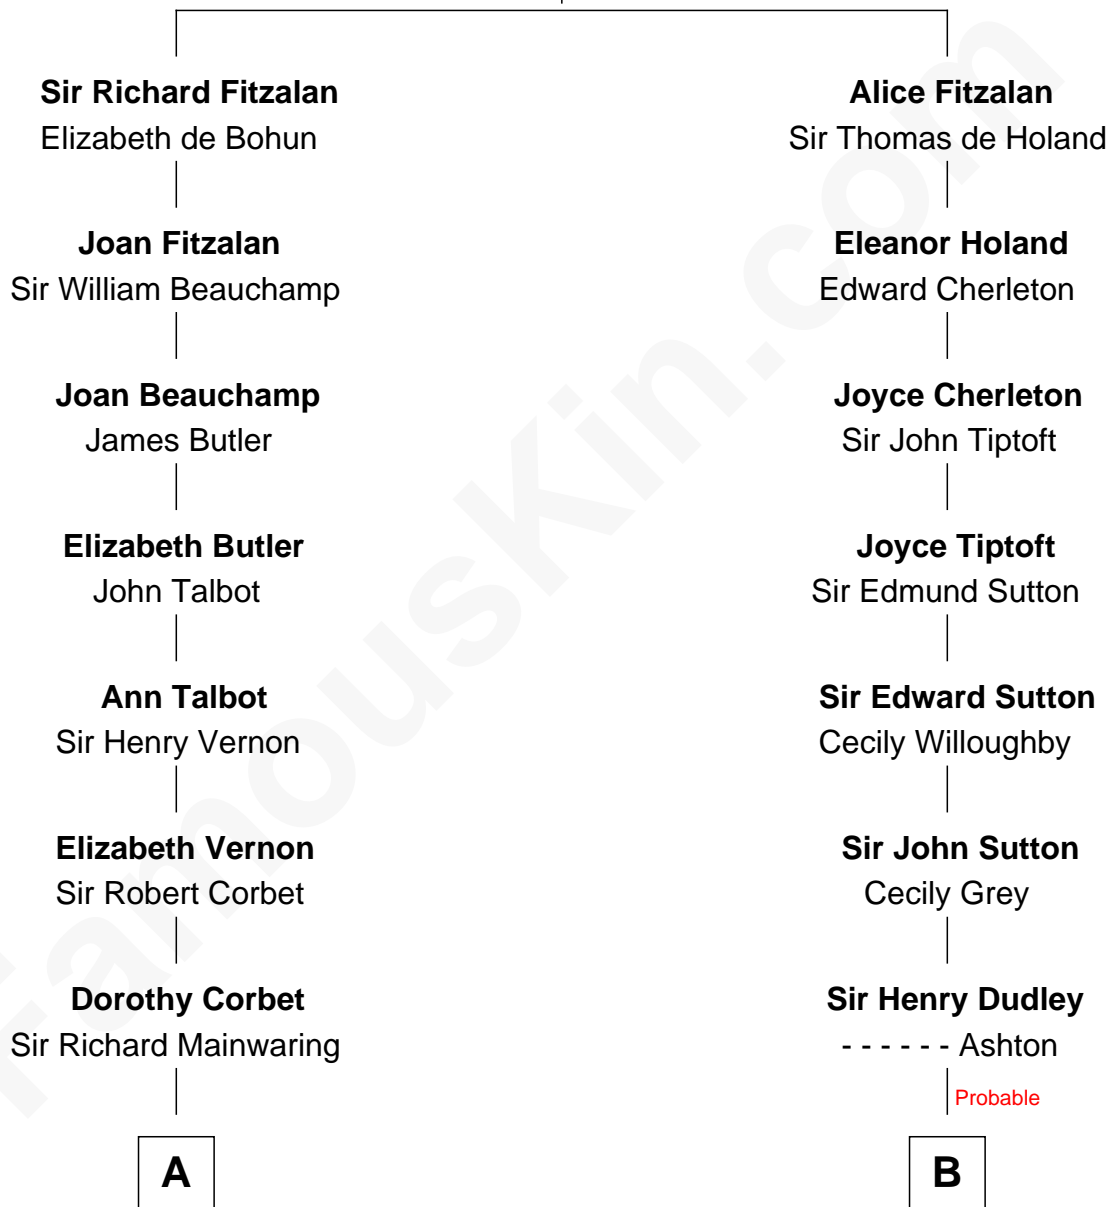

FamousKin.com Relationship Chart of

Lizzie Borden

Accused Murderess

18th cousin 1 time removed of

Alan Shepard

Mercury and Apollo Astronaut

Richard Fitzalan
Eleanor Plantagenet

FamousKin.com