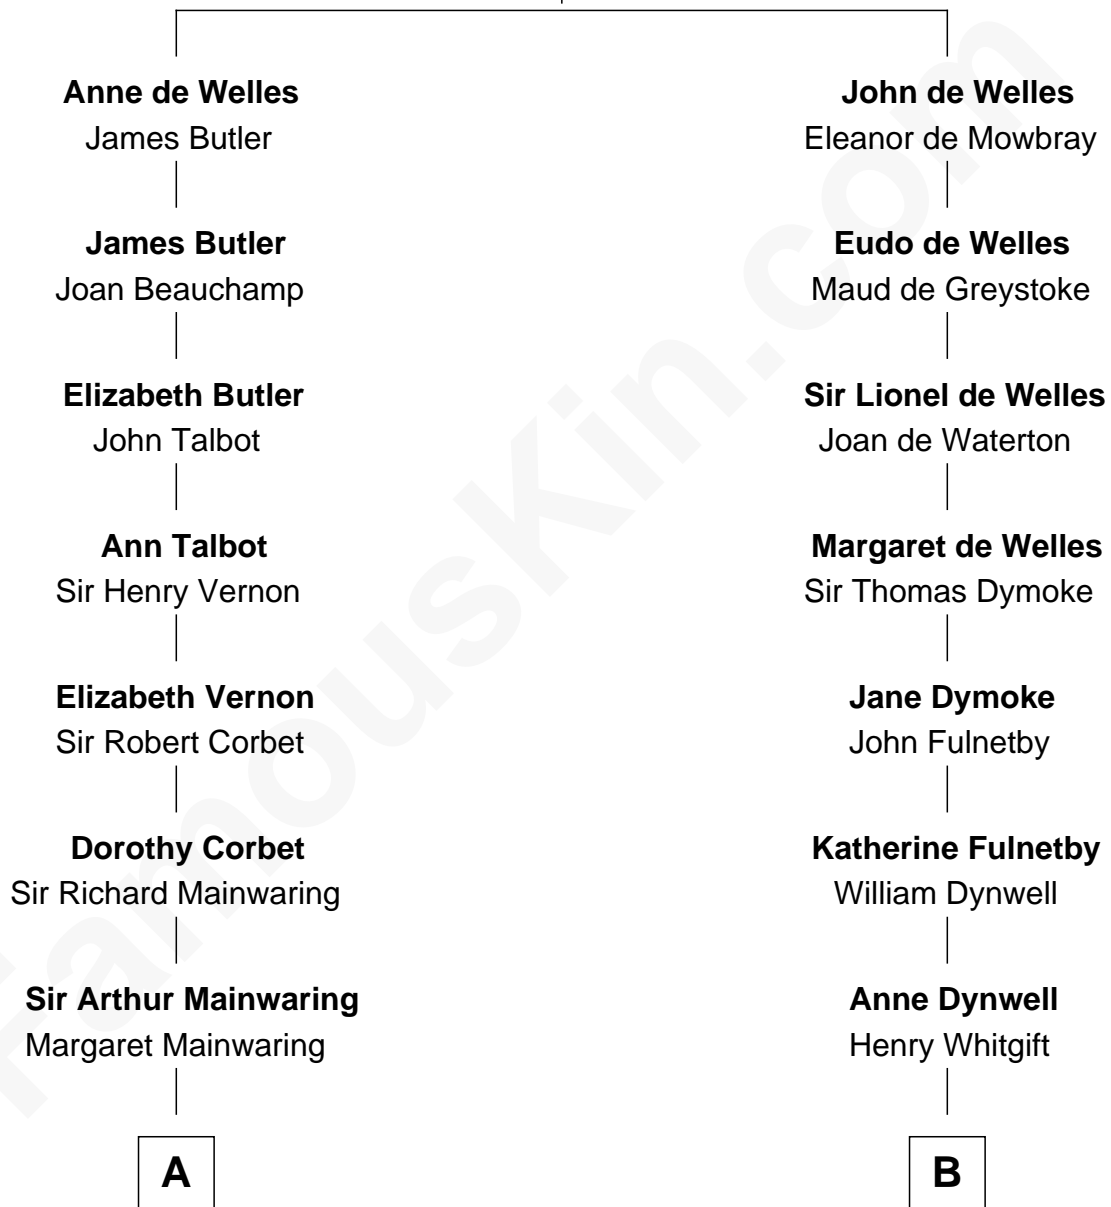

FamousKin.com Relationship Chart of

Lizzie Borden

Accused Murderess

18th cousin 1 time removed of

Alan Shepard

Mercury and Apollo Astronaut

John de Welles

Maud de Roos

C

Sarah Anthony Morse
Andrew Jackson Borden

Lizzie Borden
Accused Murderess

D

Annie Elizabeth Bartlett
Frederick Johnson Shepard

Alan Bartlett Shepard
Pauline Renza Emerson

Alan Shepard
Mercury and Apollo Astronaut