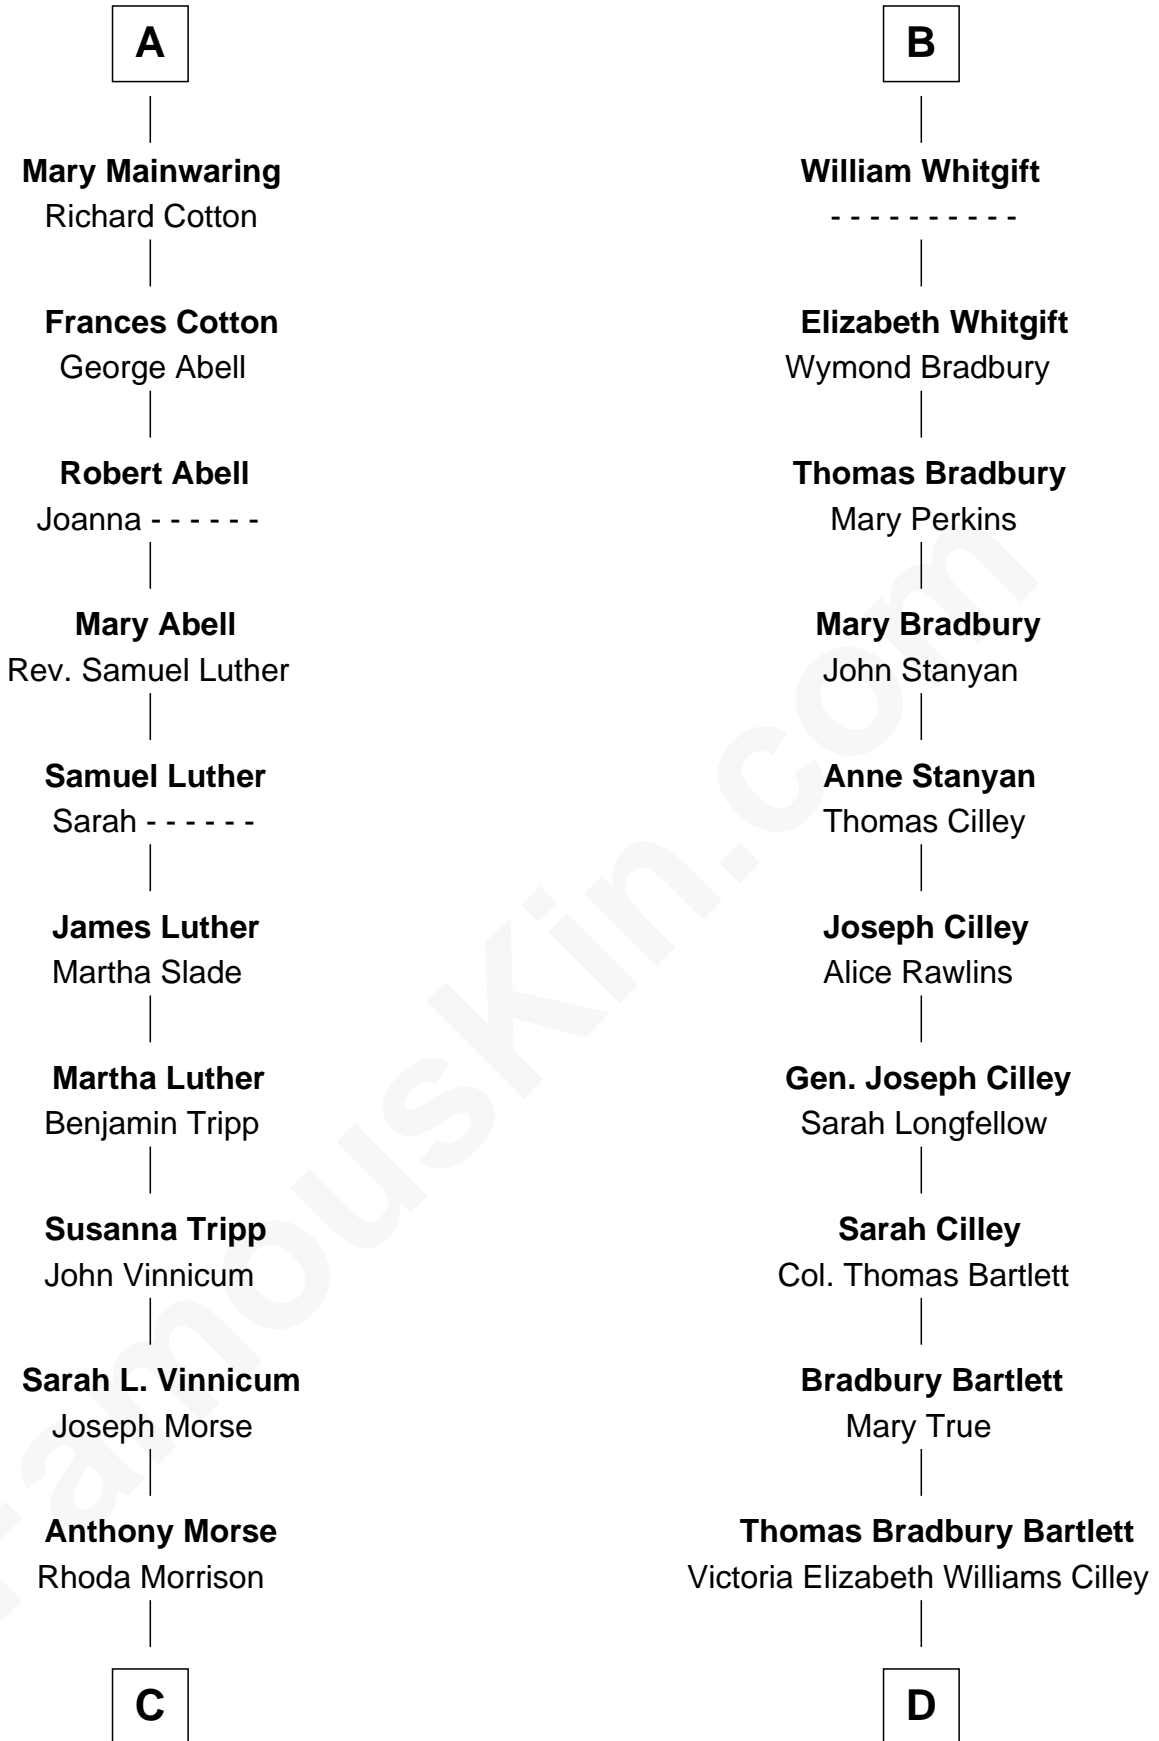

FamousKin.com Relationship Chart of

Lizzie Borden

Accused Murderess

18th cousin 1 time removed of

Alan Shepard

Mercury and Apollo Astronaut

John de Welles

Maud de Roos

C

Sarah Anthony Morse
Andrew Jackson Borden

Lizzie Borden
Accused Murderess

D

Annie Elizabeth Bartlett
Frederick Johnson Shepard

Alan Bartlett Shepard
Pauline Renza Emerson

Alan Shepard
Mercury and Apollo Astronaut