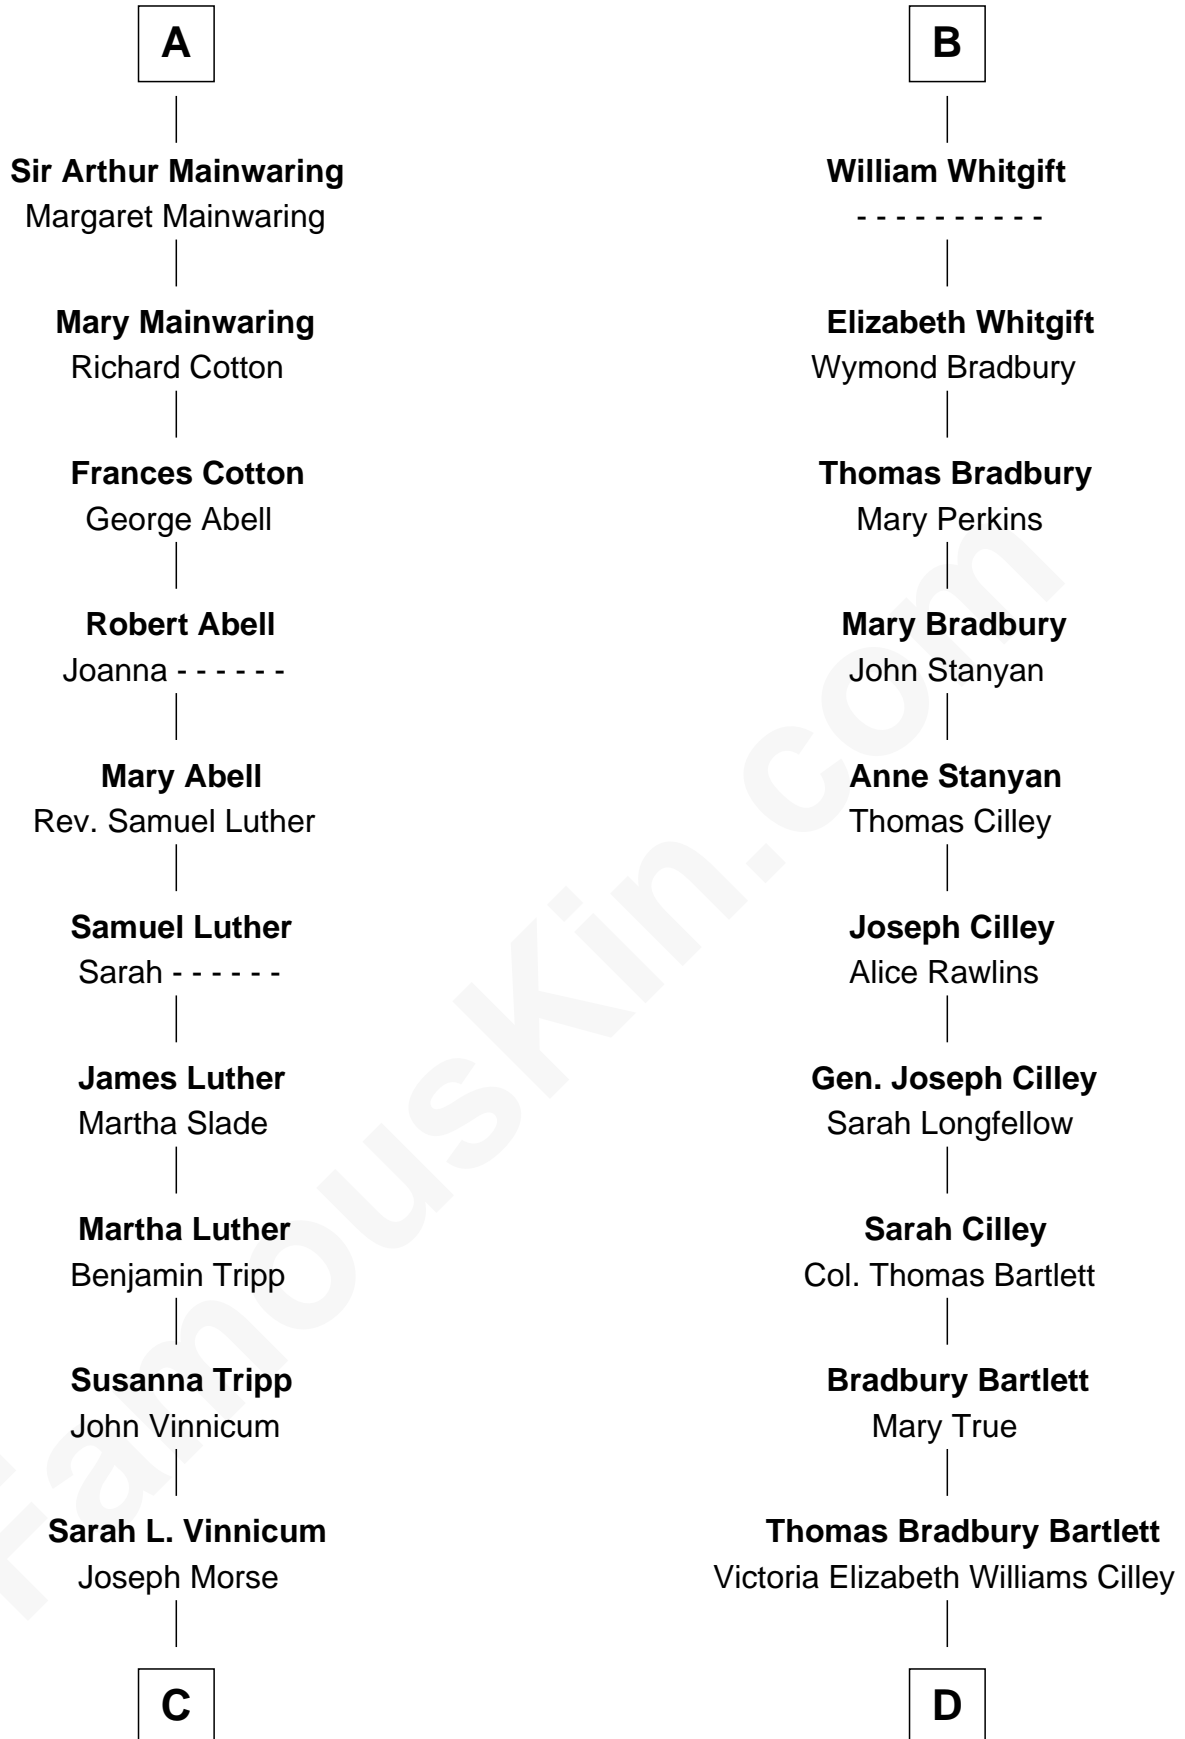

FamousKin.com Relationship Chart of

Lizzie Borden

Accused Murderess

19th cousin of

Alan Shepard

Mercury and Apollo Astronaut

C

Anthony Morse
Rhoda Morrison

Sarah Anthony Morse
Andrew Jackson Borden

Lizzie Borden
Accused Murderess

D

Annie Elizabeth Bartlett
Frederick Johnson Shepard

Alan Bartlett Shepard
Pauline Renza Emerson

Alan Shepard
Mercury and Apollo Astronaut