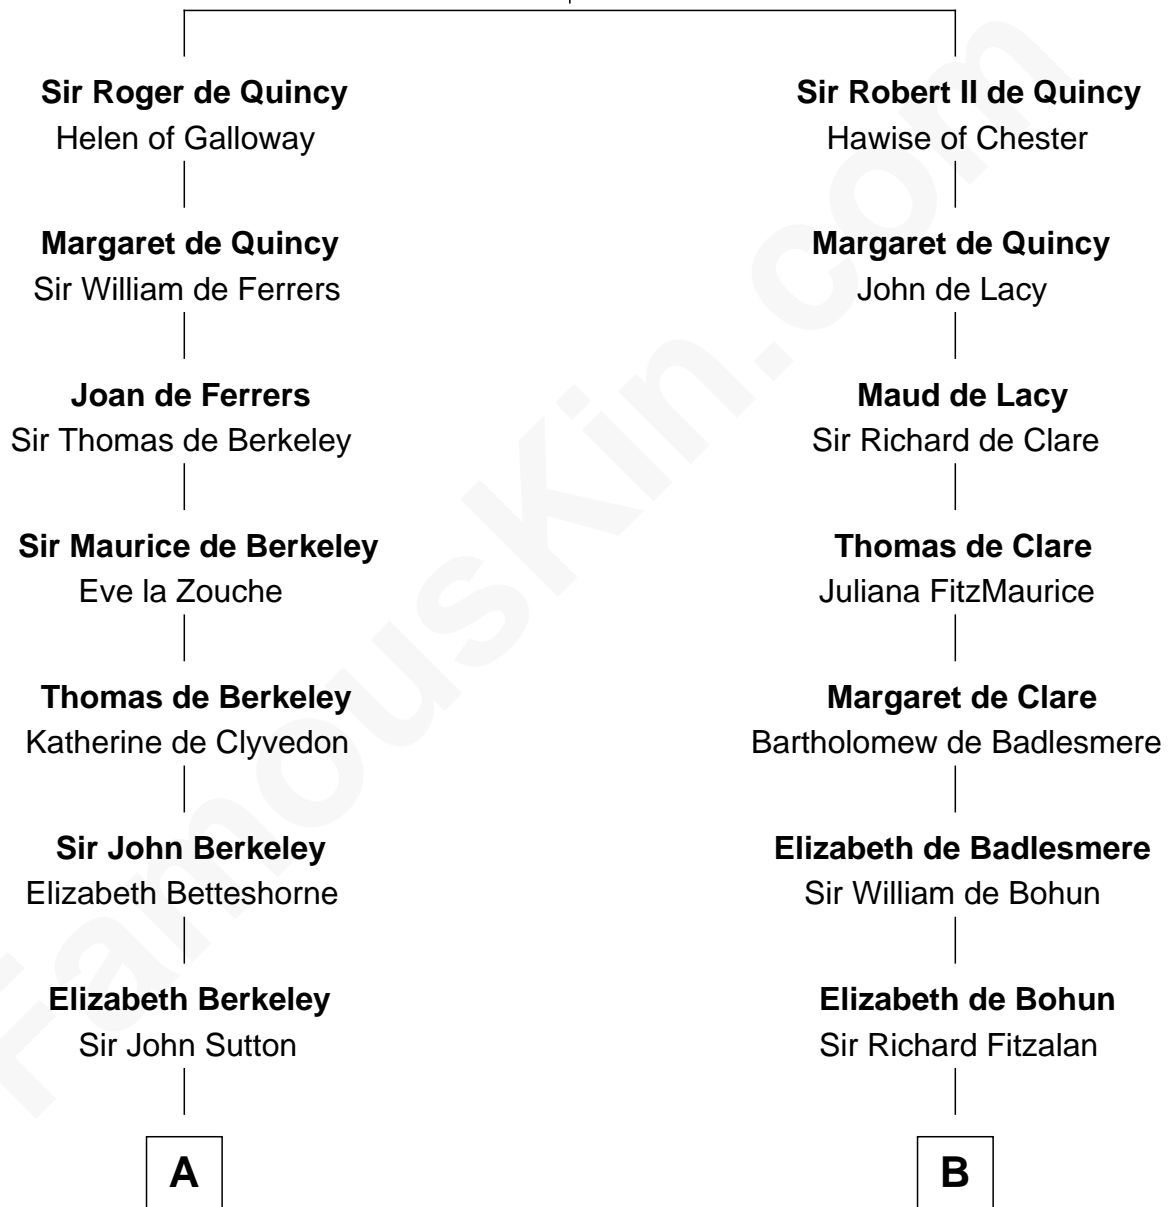

# FamousKin.com Relationship Chart of

**Lizzie Borden**

*Accused Murderess*

21st cousin of

**John Quincy Adams**

*6th U.S. President*

**Saher de Quincy**  
Margaret de Beaumont

**C**

**Susanna Tripp**

John Vinnicum

**Sarah L. Vinnicum**

Joseph Morse

**Anthony Morse**

Rhoda Morrison

**Sarah Anthony Morse**

Andrew Jackson Borden

**Lizzie Borden**

*Accused Murderess*

**D**

**Anna Shepard**

Daniel Quincy

**Col John Quincy**

Elizabeth Norton

**Elizabeth Quincy**