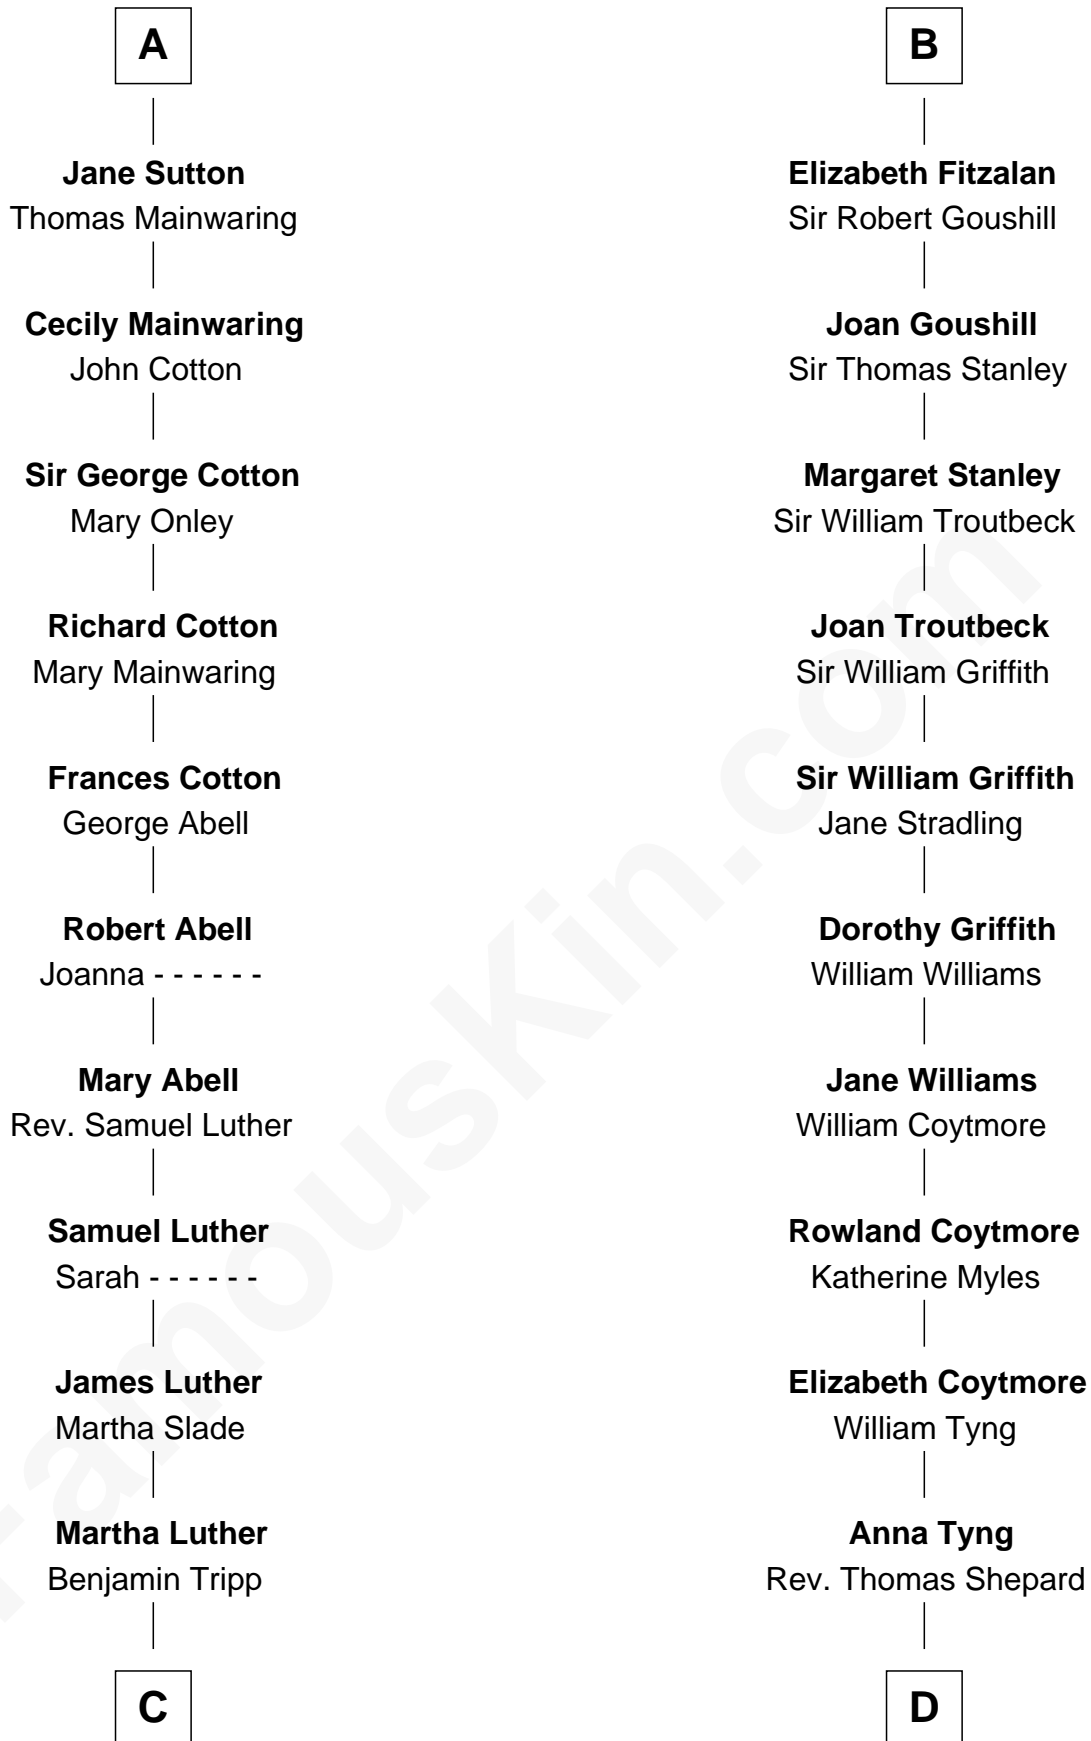

# FamousKin.com Relationship Chart of

**Lizzie Borden**

*Accused Murderess*

21st cousin of

**John Quincy Adams**

*6th U.S. President*

**Saher de Quincy**  
Margaret de Beaumont

**C**

**Susanna Tripp**

John Vinnicum

**Sarah L. Vinnicum**

Joseph Morse

**Anthony Morse**

Rhoda Morrison

**Sarah Anthony Morse**

Andrew Jackson Borden

**Lizzie Borden**

*Accused Murderess*

**D**

**Anna Shepard**

Daniel Quincy

**Col John Quincy**

Elizabeth Norton

**Elizabeth Quincy**