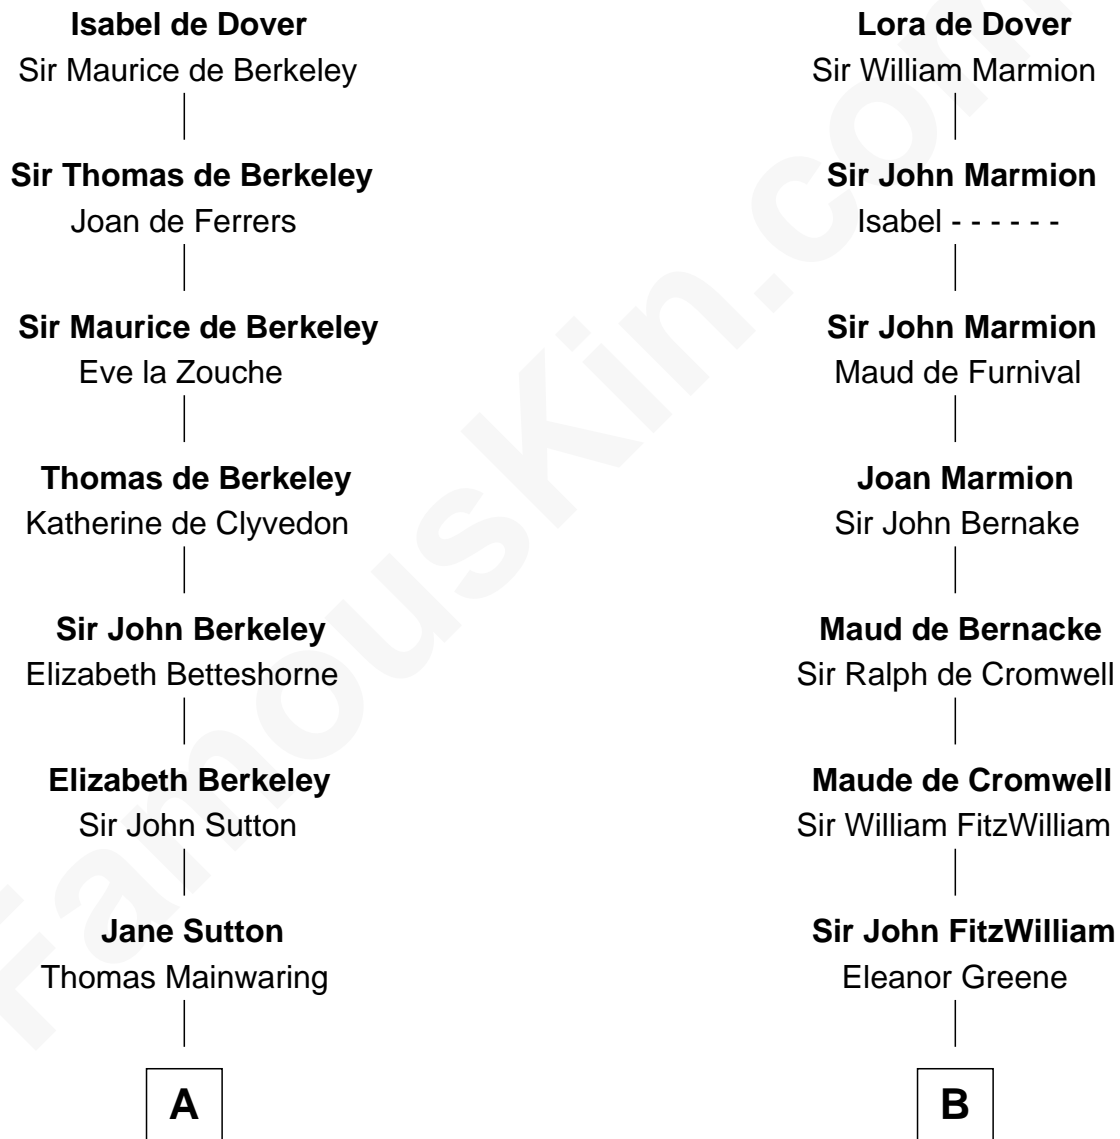

FamousKin.com Relationship Chart of

Lizzie Borden

Accused Murderess

17th cousin 3 times removed of

Abigail (Smith) Adams

First Lady of President John Adams

Sir Richard FitzRoy

Rose de Dover

FamousKin.com