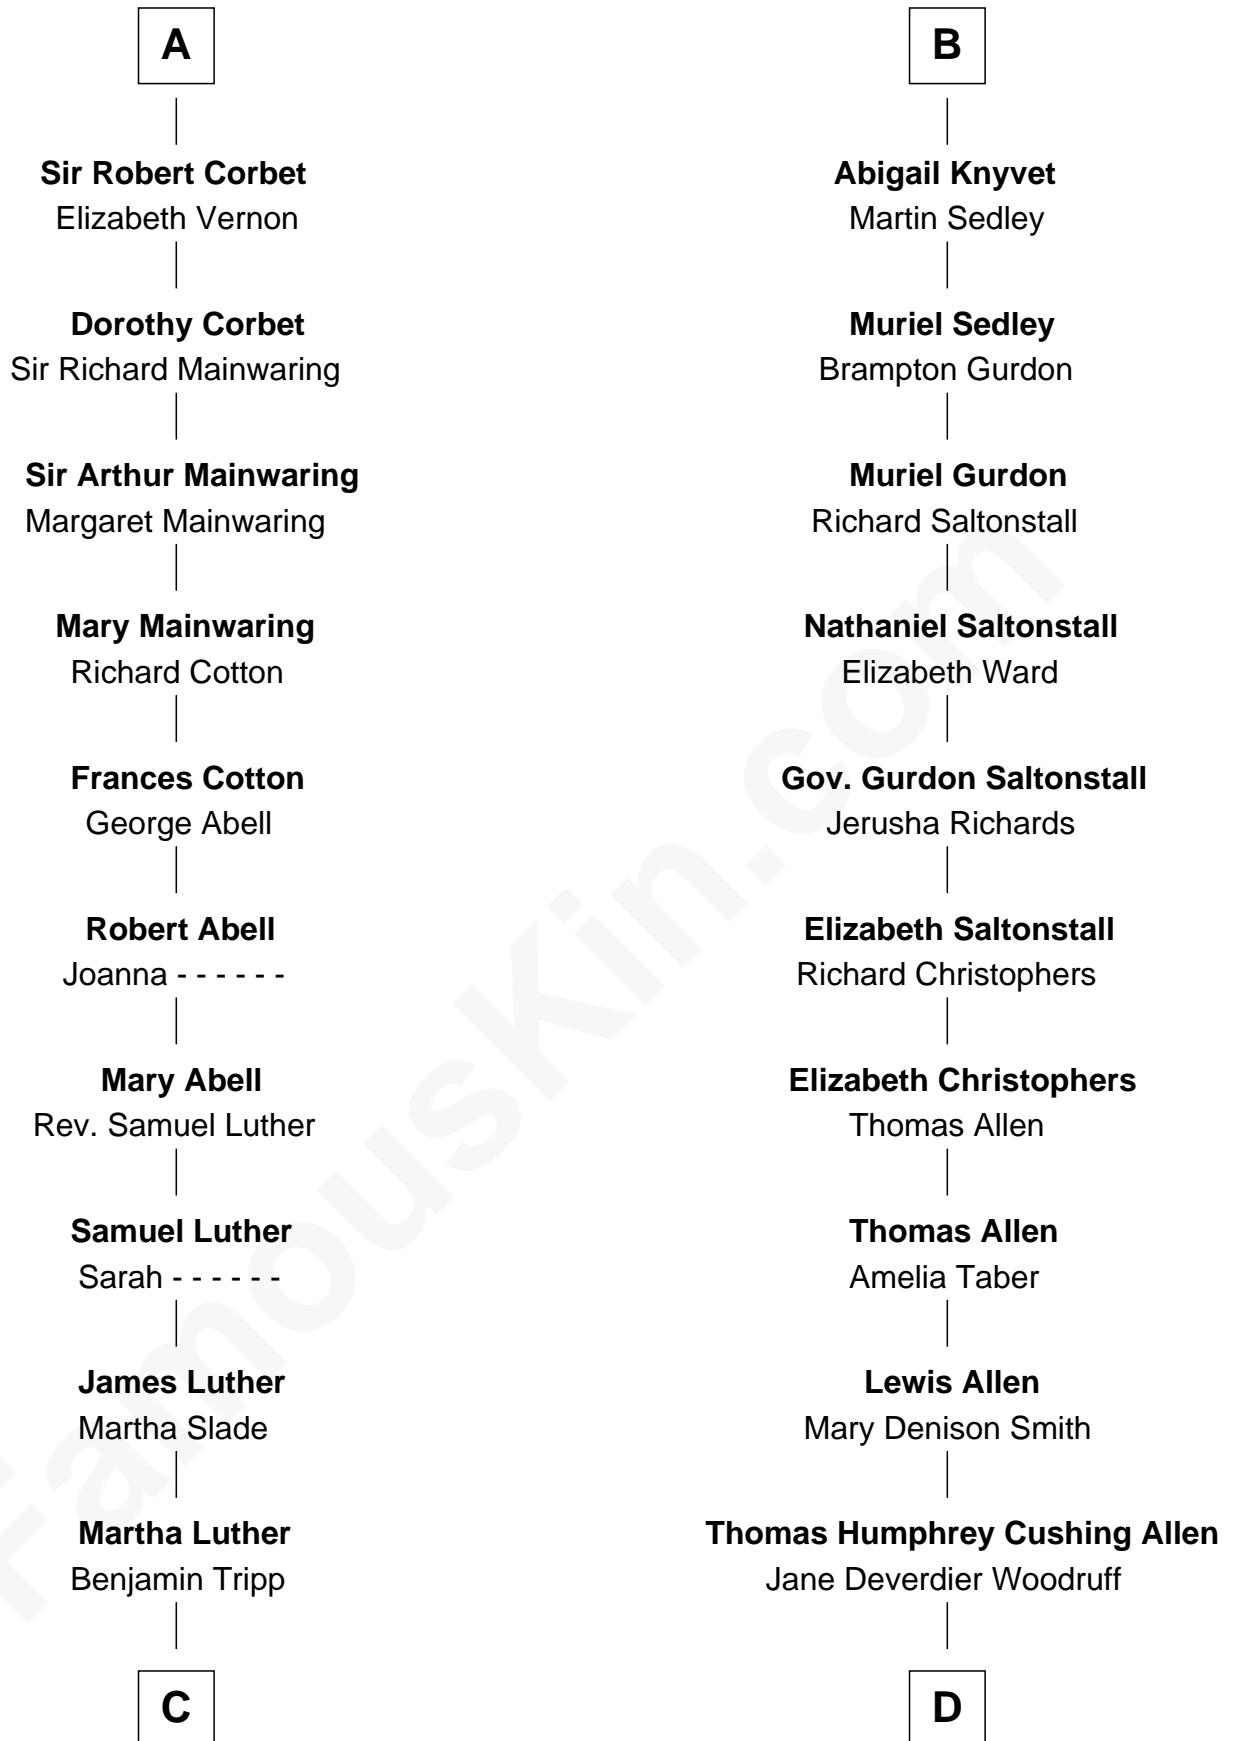

FamousKin.com Relationship Chart of

Lizzie Borden

Accused Murderess

20th cousin 1 time removed of

Ted Danson

TV Actor - "Cheers", "CSI"

C

Susanna Tripp

John Vinnicum

Sarah L. Vinnicum

Joseph Morse

Anthony Morse

Rhoda Morrison

Sarah Anthony Morse

Andrew Jackson Borden

Lizzie Borden

Accused Murderess

D

William Mercer Allen

Virginia Reakirt Thompson

Anna Louise Allen

Edward Bridge Danson

Edward Bridge Danson

Jessica Harriet MacMaster